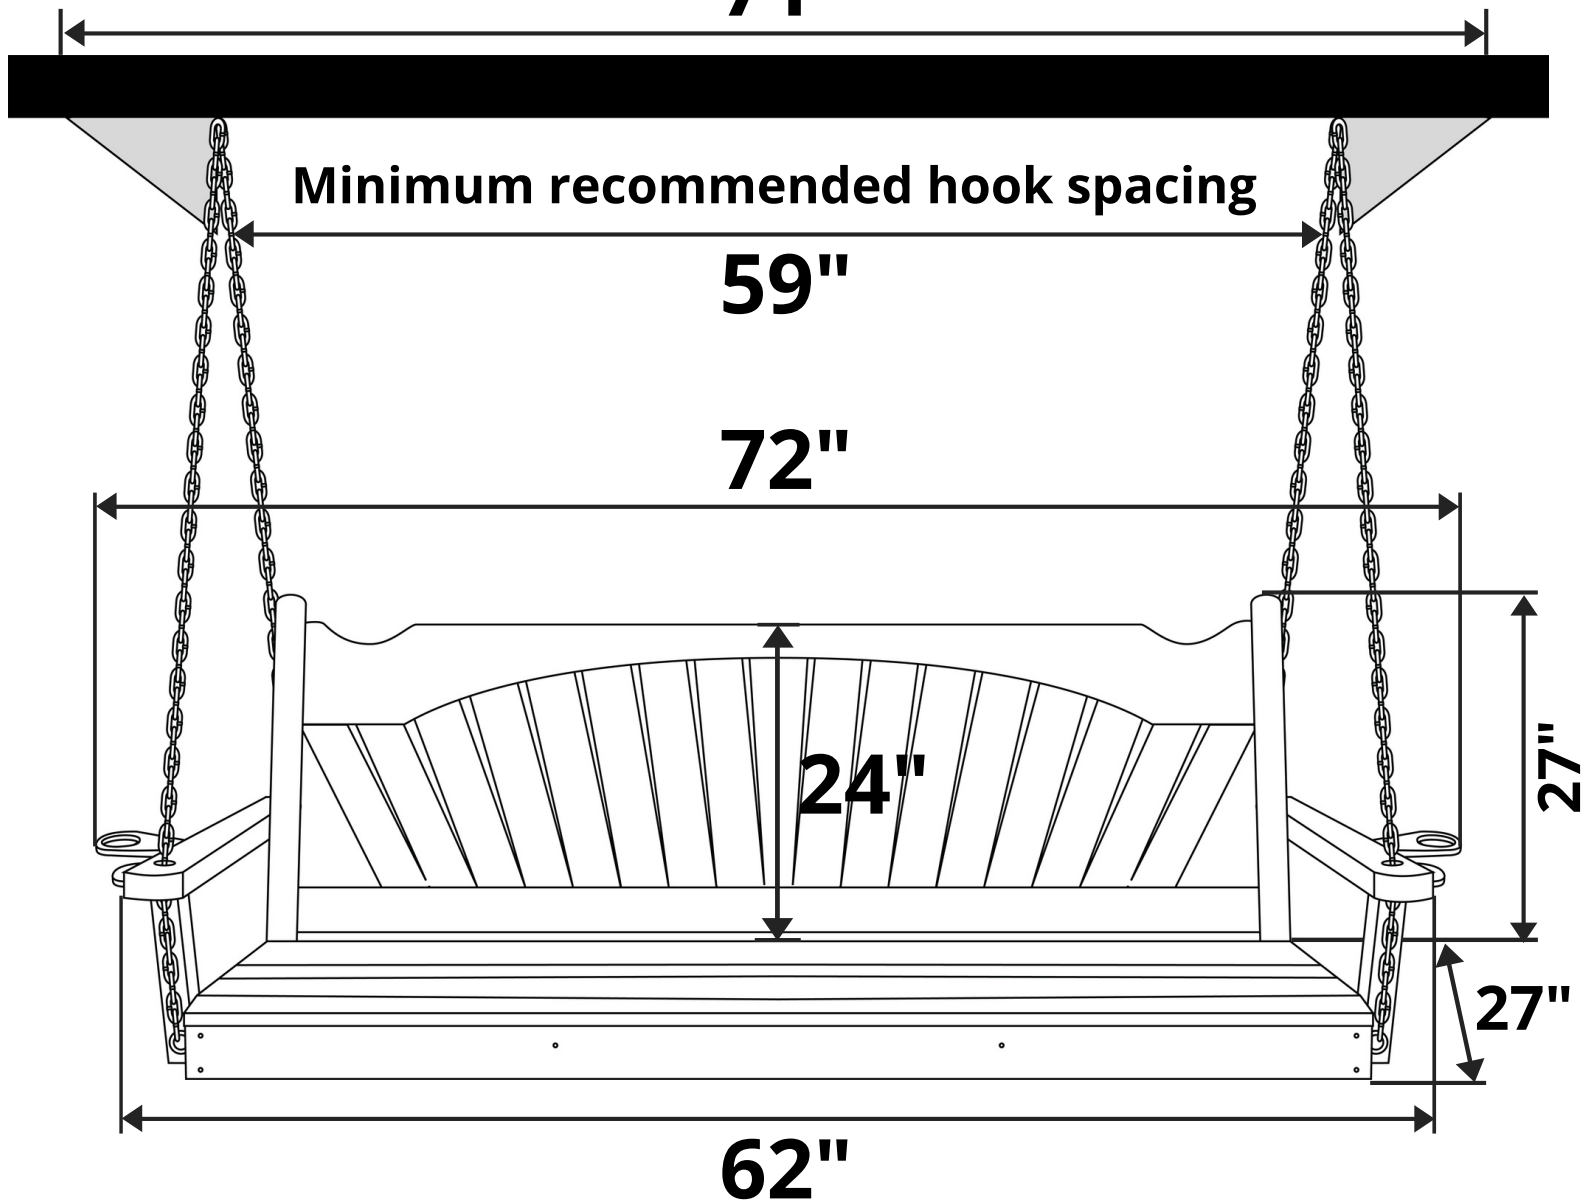

A&L Furniture Co. Fanback Porch Swing

Length Option: 5 Foot

Maximum recommended hook spacing

71"

Minimum recommended hook spacing

59"

72"

24"

27"

27"

62"

Recommended Seat Cushion Size: 55x17 in.

Product Weight: 69 lbs

Weight Capacity: 500 lbs