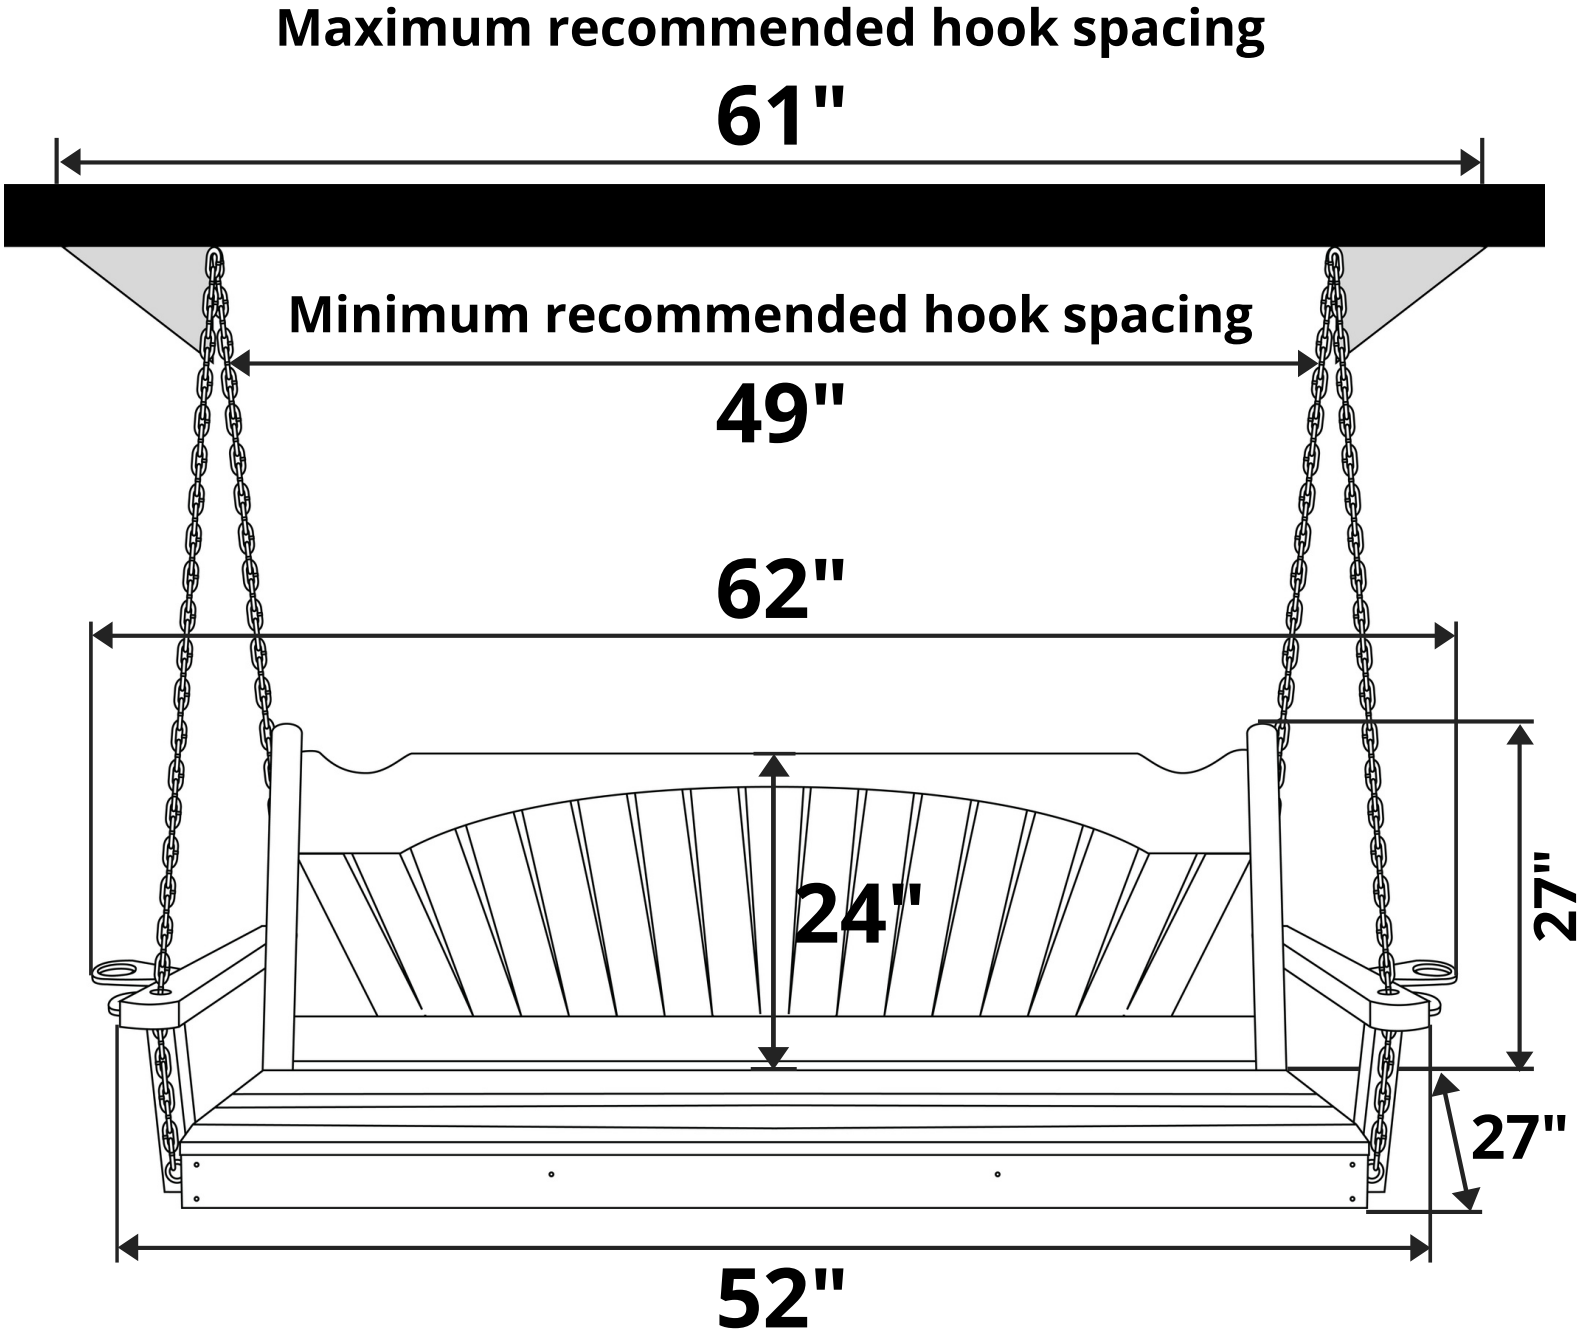

A&L Furniture Co. Fanback Porch Swing

Length Option: 4 Foot

Recommended Seat Cushion Size: 45x17 in.
Product Weight: 60 lbs
Weight Capacity: 500 lbs