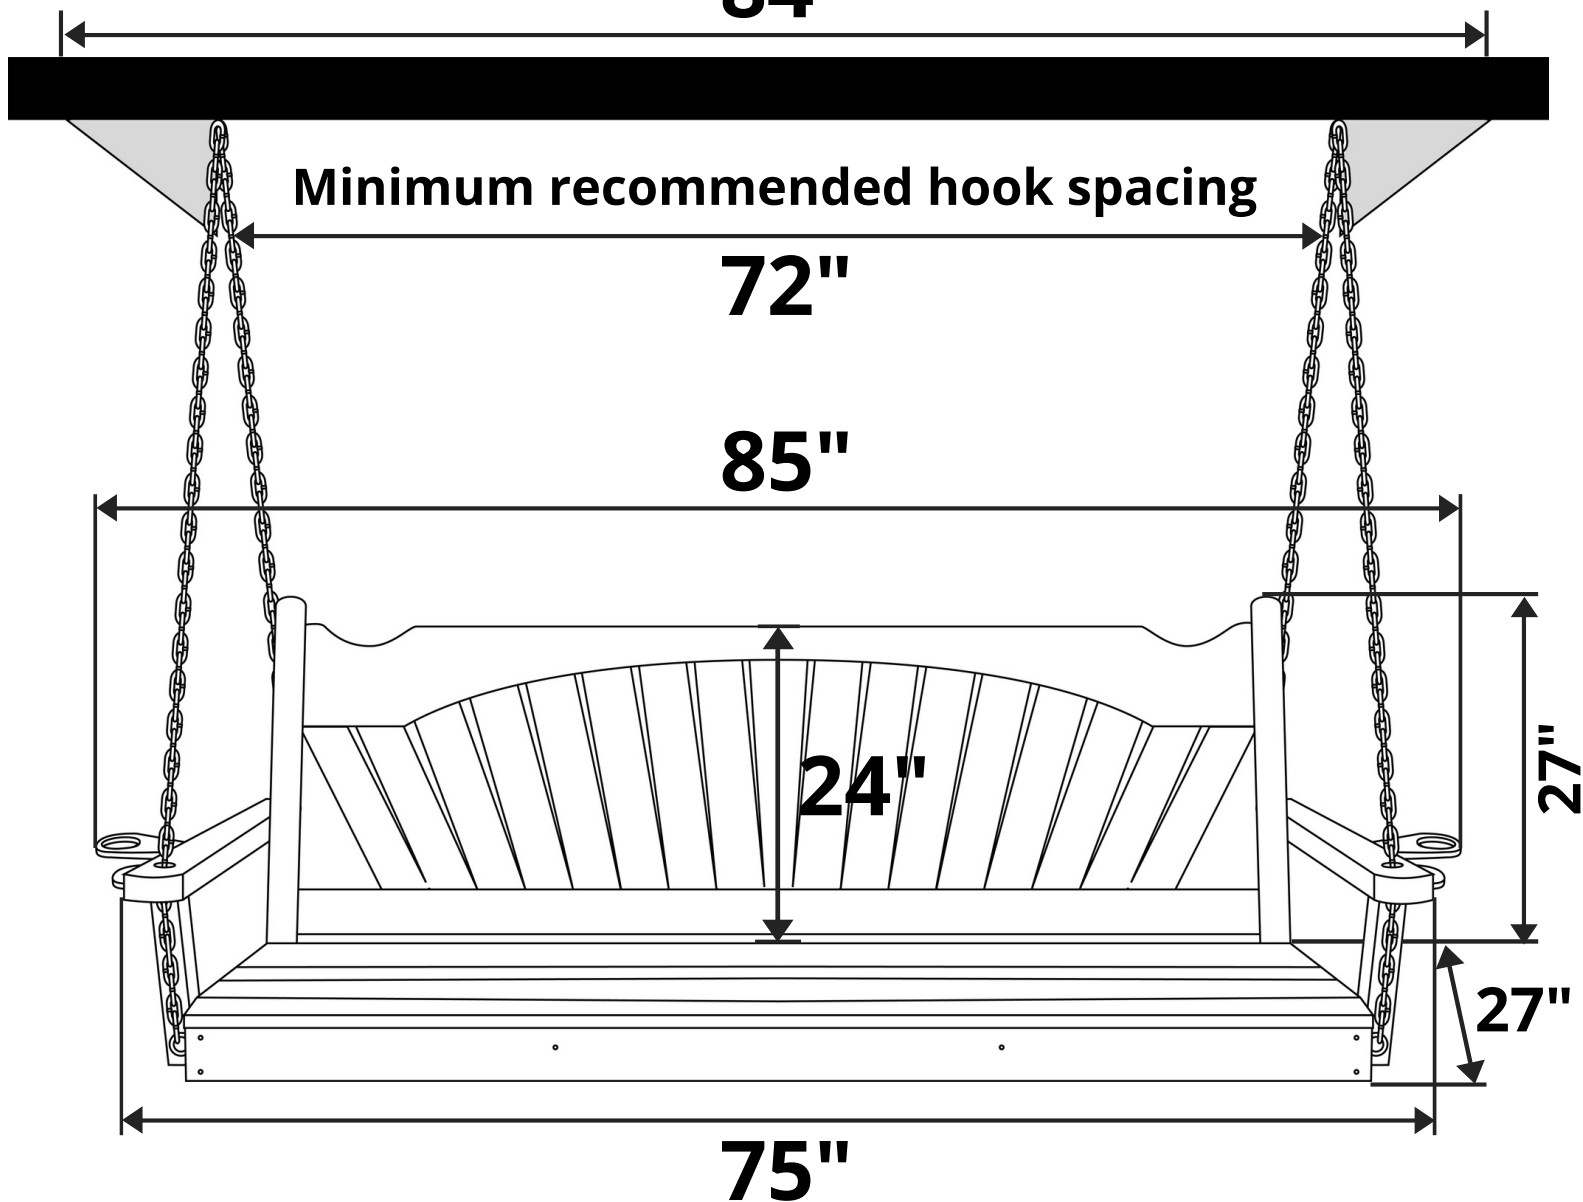

A&L Furniture Co. Fanback Red Cedar Porch Swing

Length Option: 6 Foot

Maximum recommended hook spacing

84"

Minimum recommended hook spacing

72"

85"

24"

27"

27"

75"

Recommended Seat Cushion Size: 68x17 in.

Product Weight: 65 lbs

Weight Capacity: 500 lbs