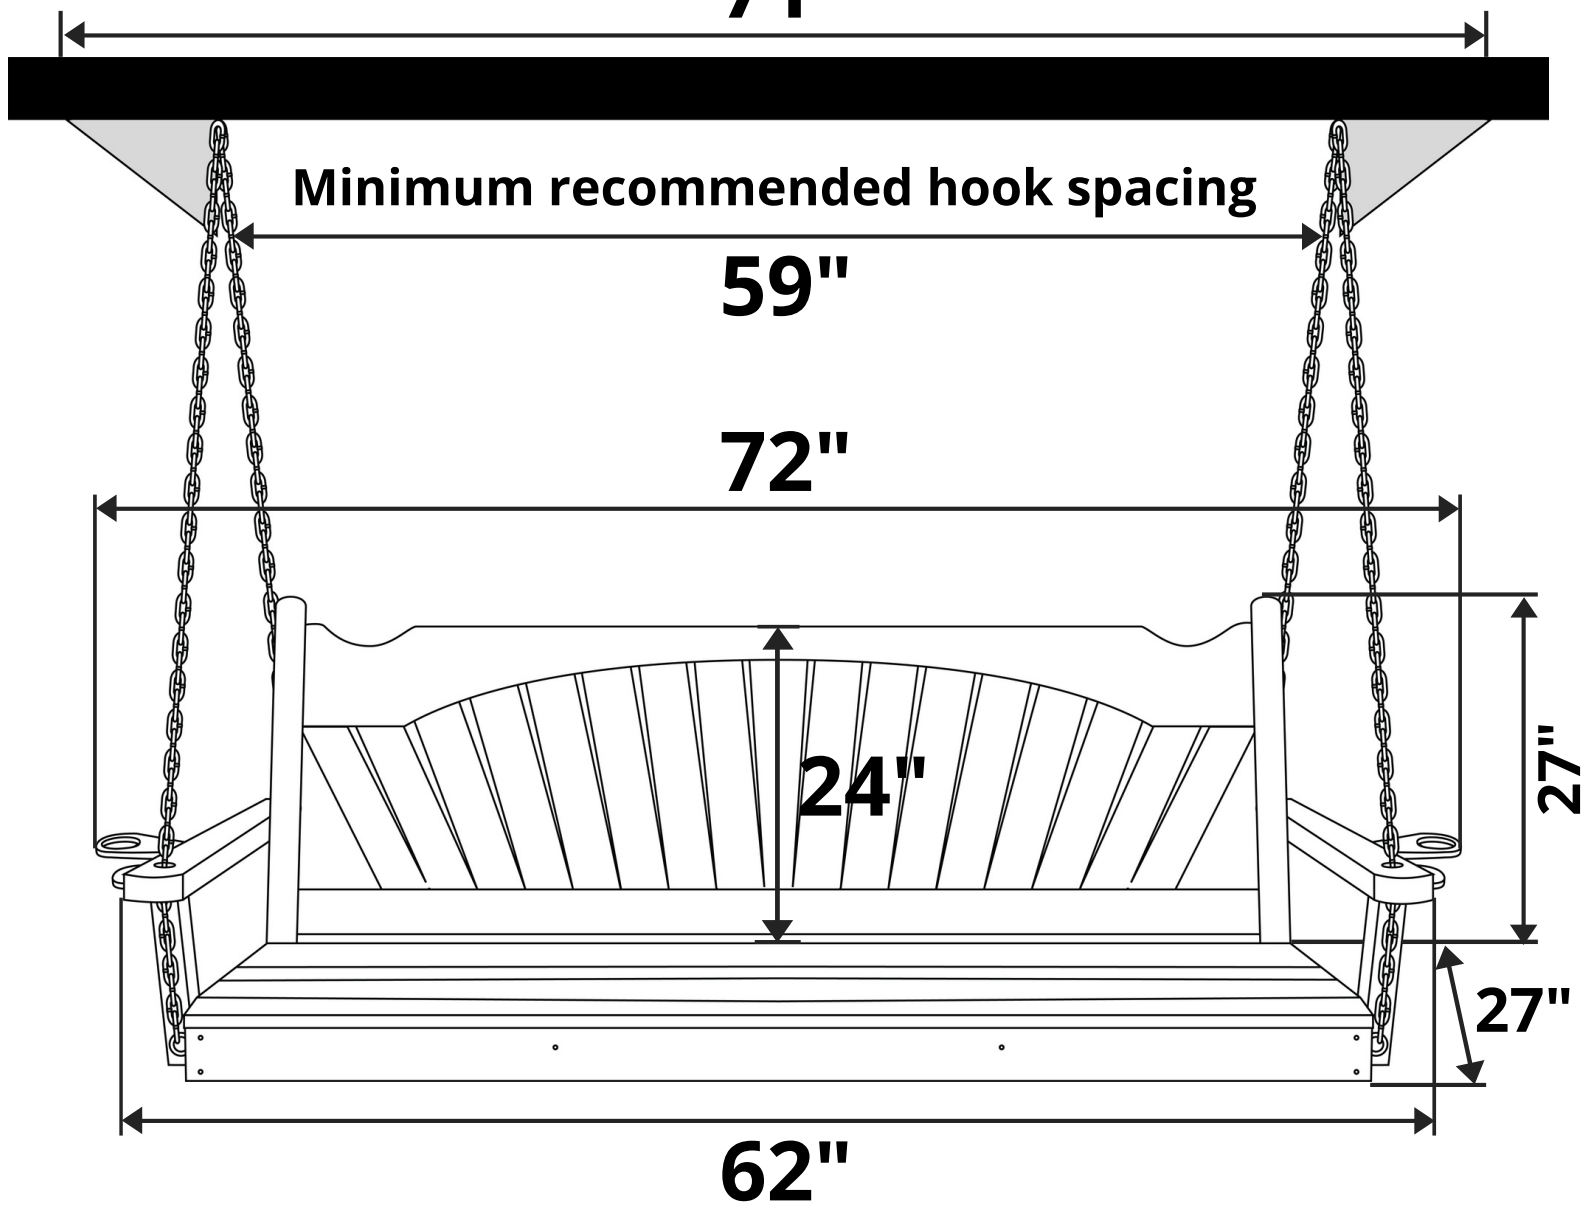

# A&L Furniture Co. Fanback Red Cedar Porch Swing

Length Option: 5 Foot

Maximum recommended hook spacing

71"

Minimum recommended hook spacing

59"

72"

24"

27"

27"

62"

Recommended Seat Cushion Size: 55x17 in.

Product Weight: 55 lbs

Weight Capacity: 500 lbs