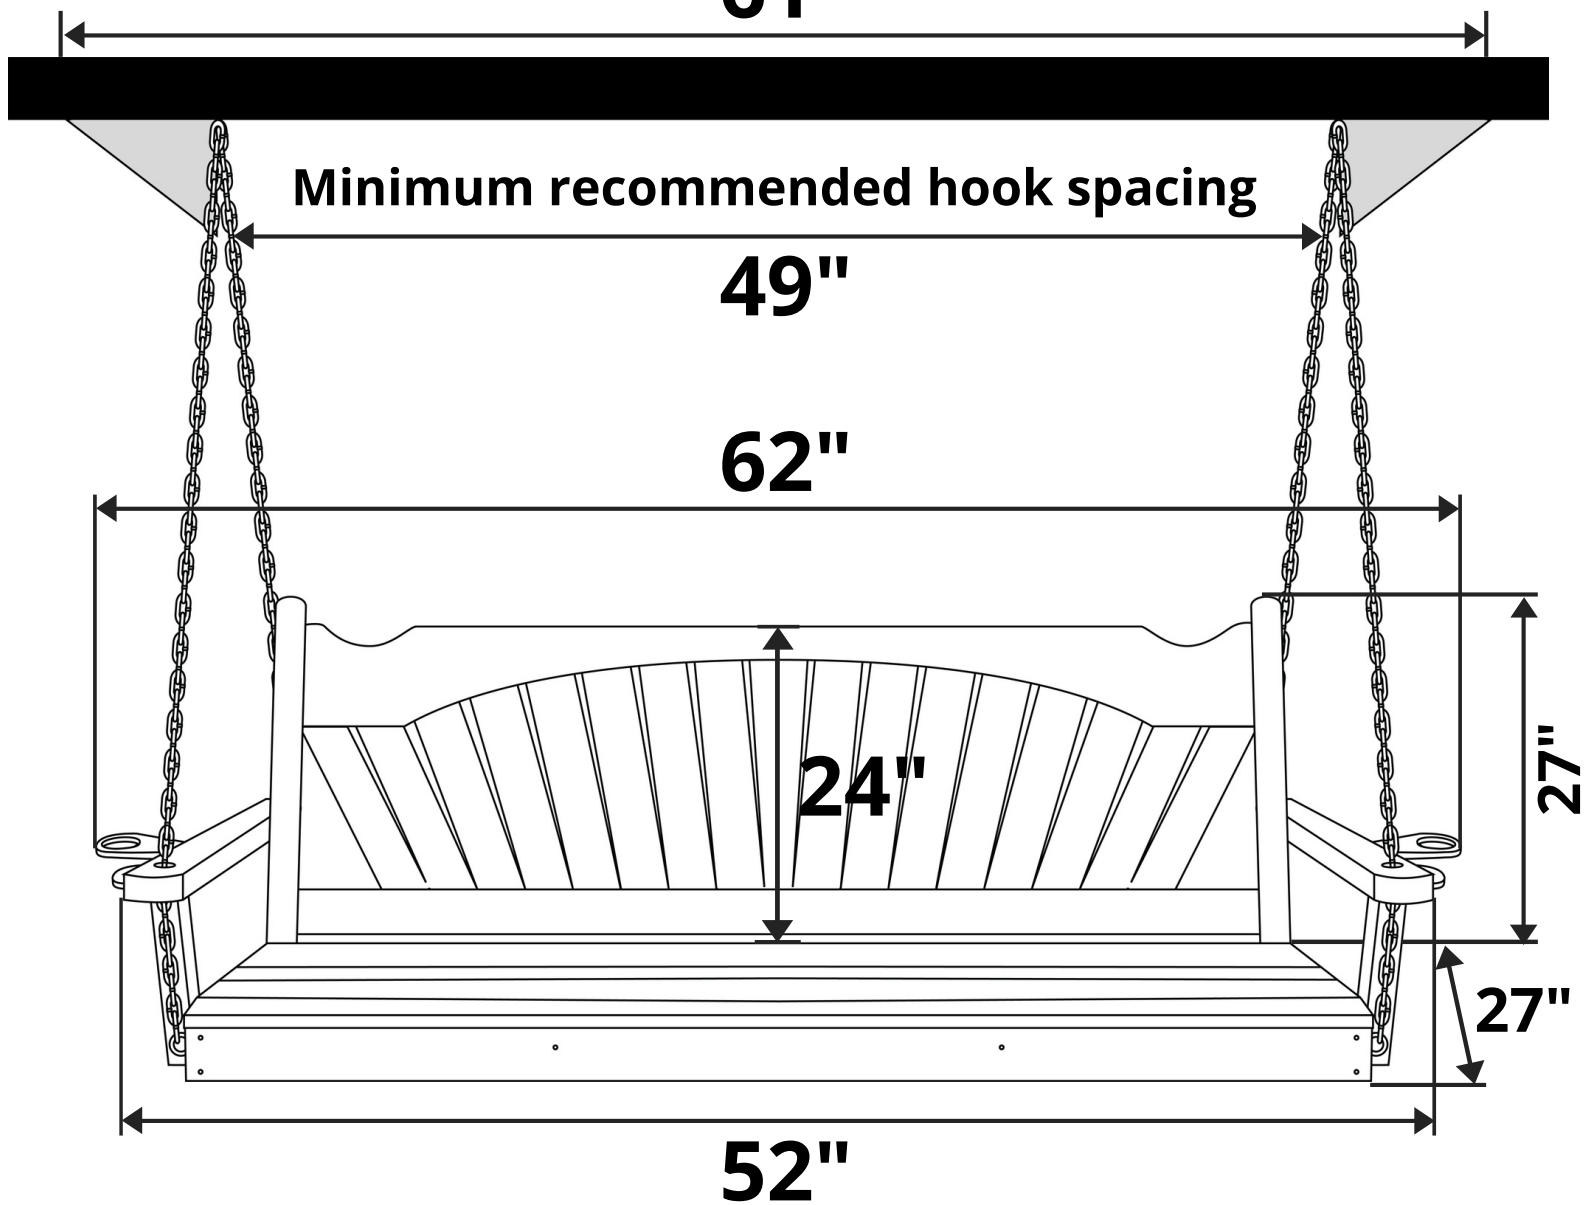

# A&L Furniture Co. Fanback Red Cedar Porch Swing

Length Option: 4 Foot

Maximum recommended hook spacing

61"

Minimum recommended hook spacing

49"

62"

24"

27"

27"

52"

Recommended Seat Cushion Size: 45x17 in.

Product Weight: 45 lbs

Weight Capacity: 500 lbs