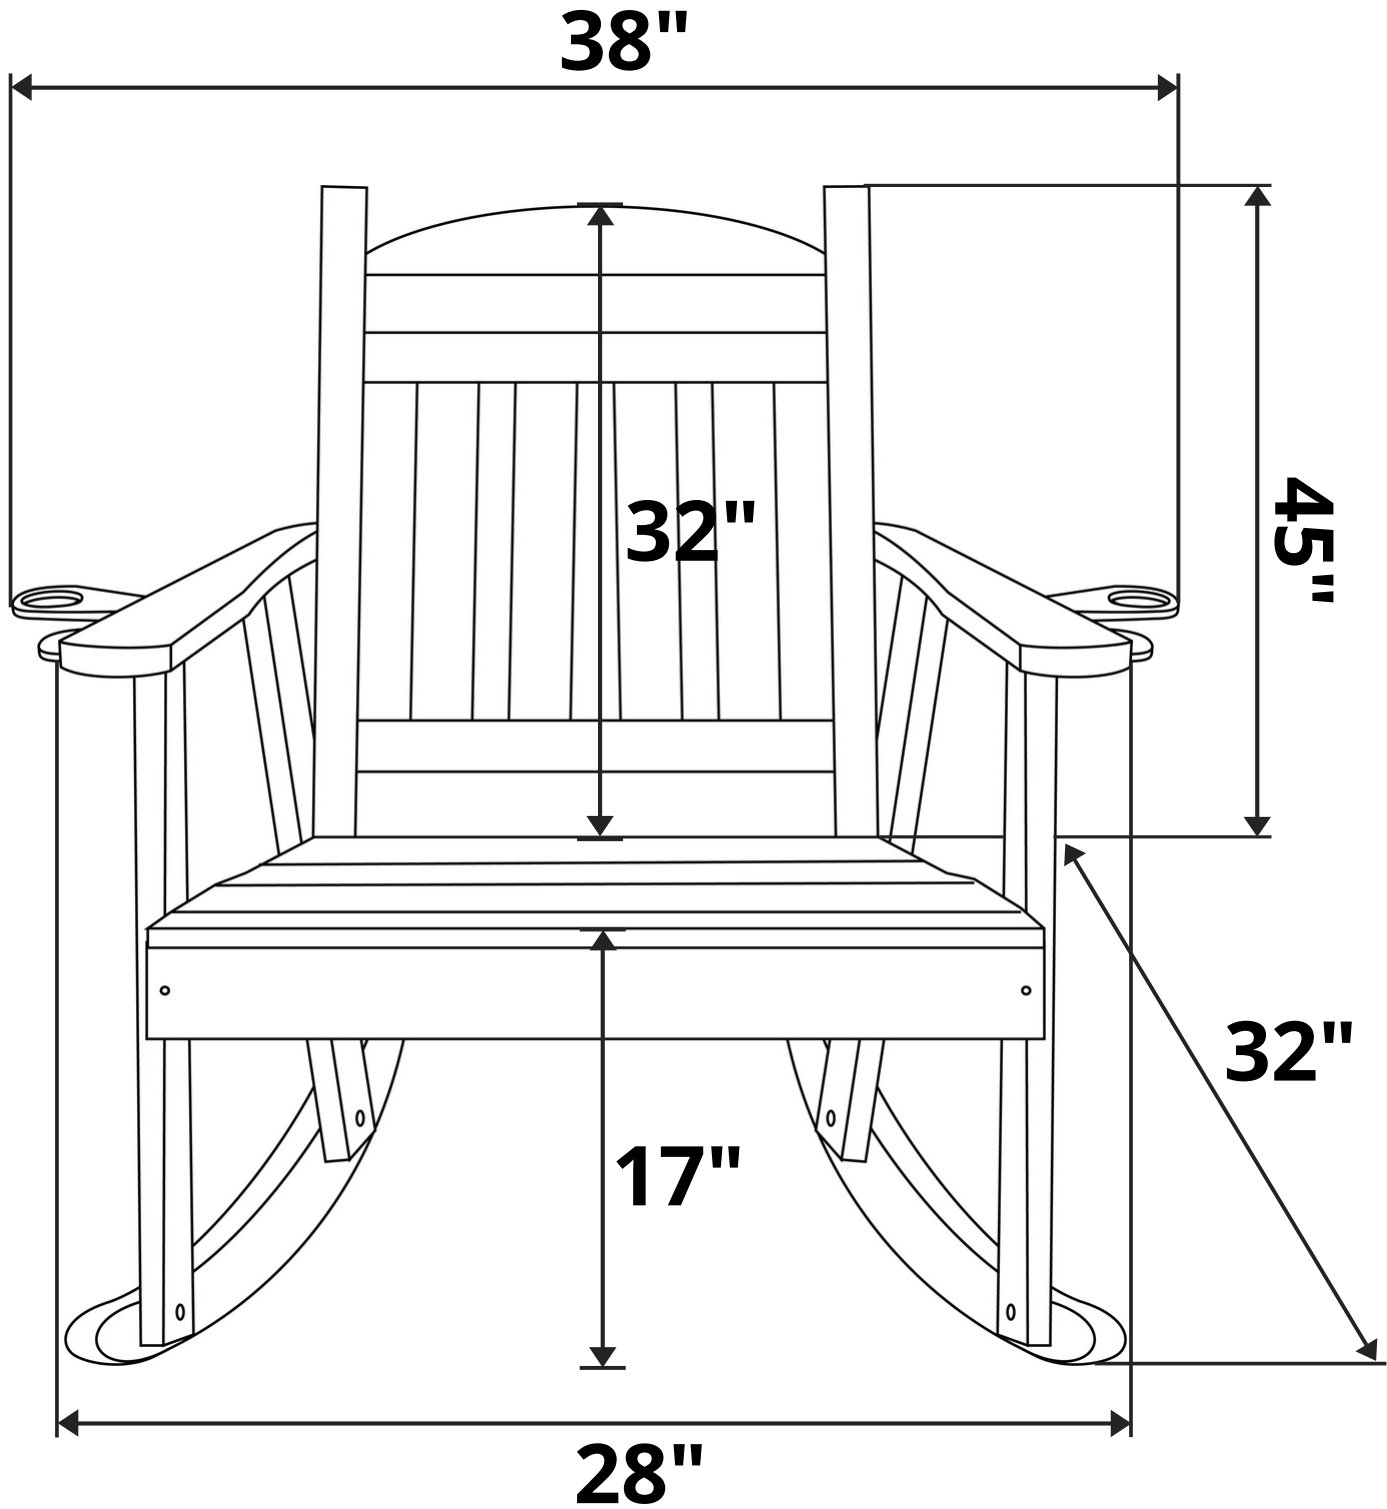

# A&L Furniture Co. Classic Recycled Plastic Rocking Chair

Length Option: 2 Foot

**Recommended Seat Cushion Size: 21x19 in.**

**Product Weight: 40 lbs**

**Weight Capacity: 350 lbs**