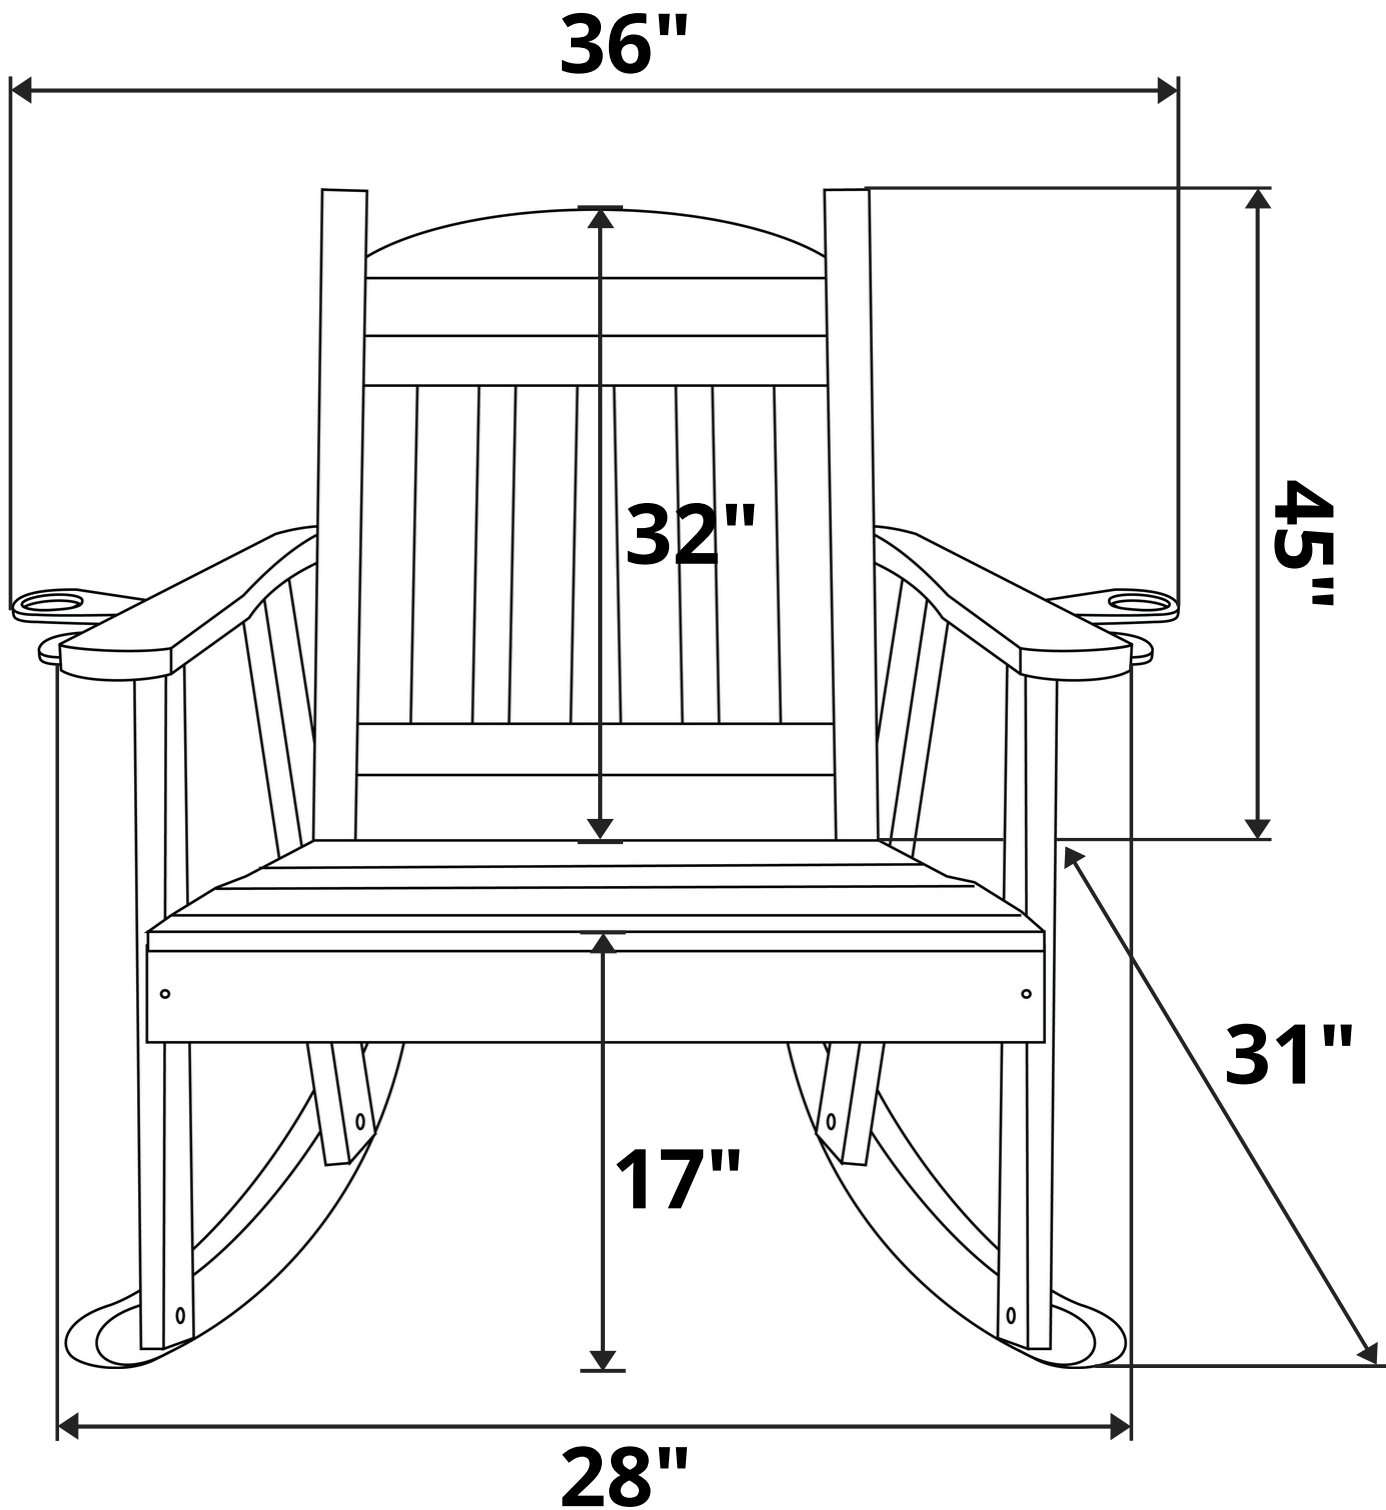

A&L Furniture Co. Classic Porch Rocker

Length Option: 2 Foot

Recommended Seat Cushion Size: 21x19 in.

Product Weight: 40 lbs

Weight Capacity: 350 lbs