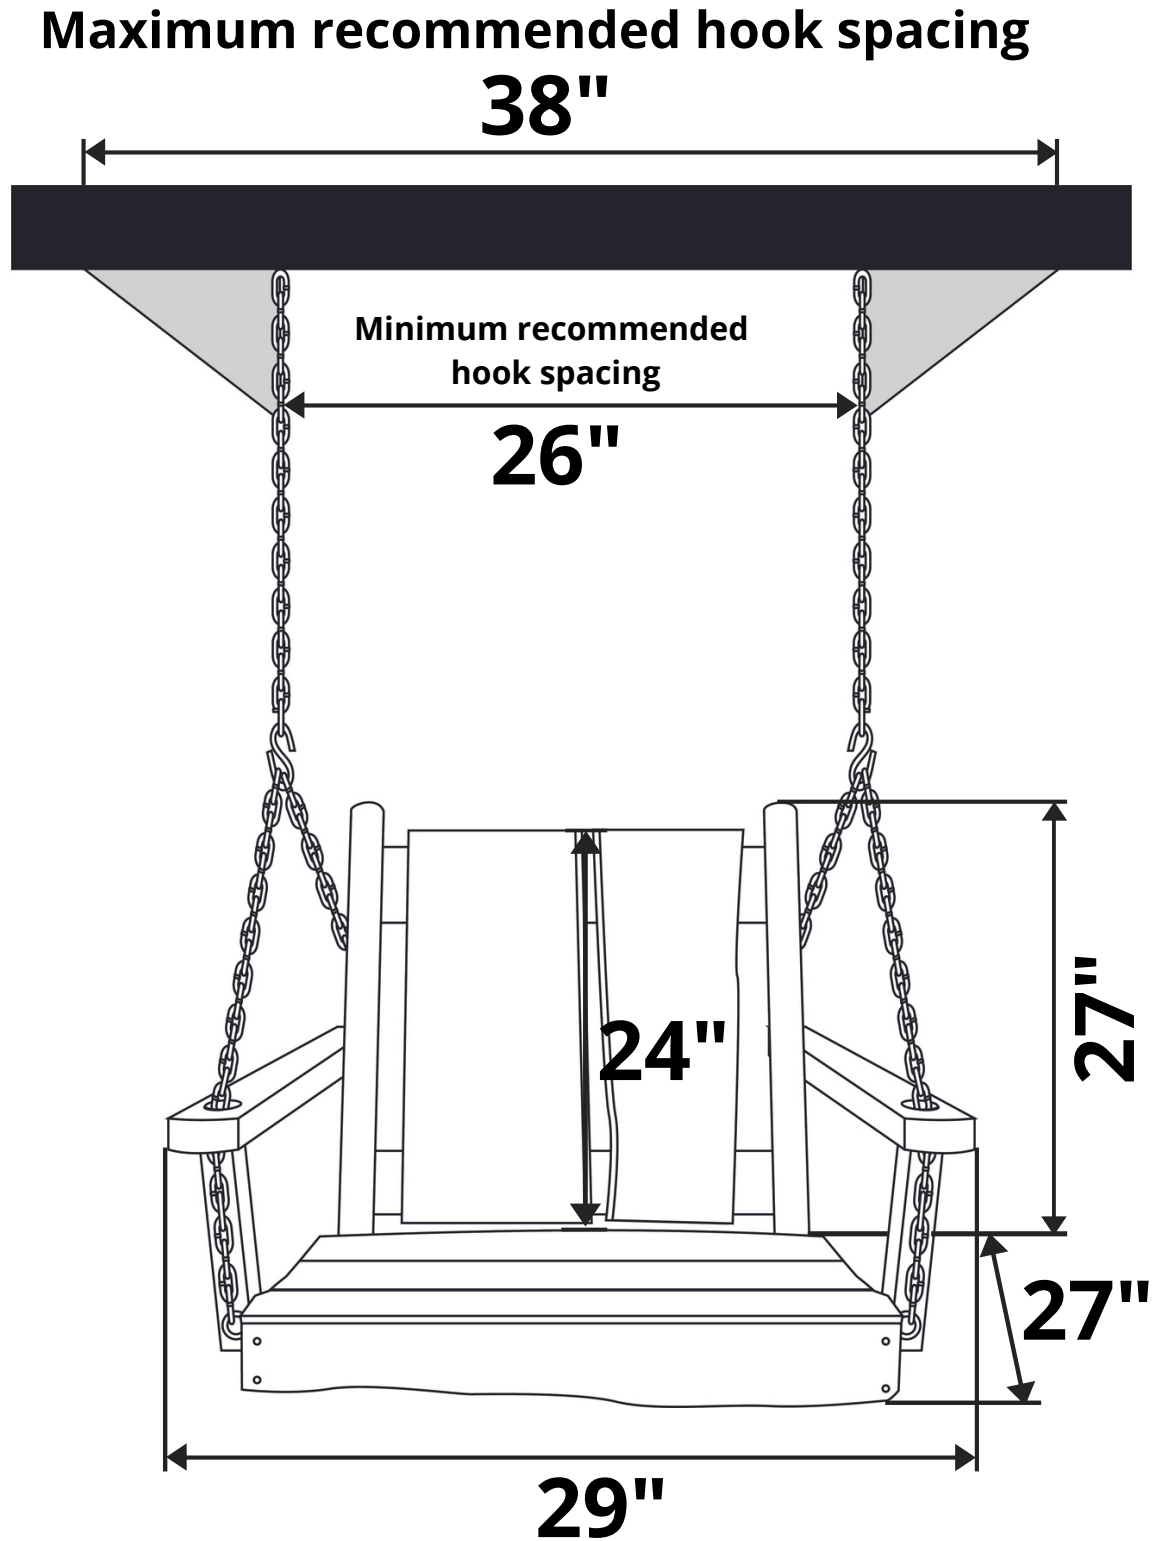

# A&L Furniture Co. Blue Mountain Live Edge Timberland Swing Chair

Length Option: 2 Foot

**Recommended Seat Cushion Size: 22x17 in.**

**Product Weight: 52 lbs**

**Weight Capacity: 250 lbs**