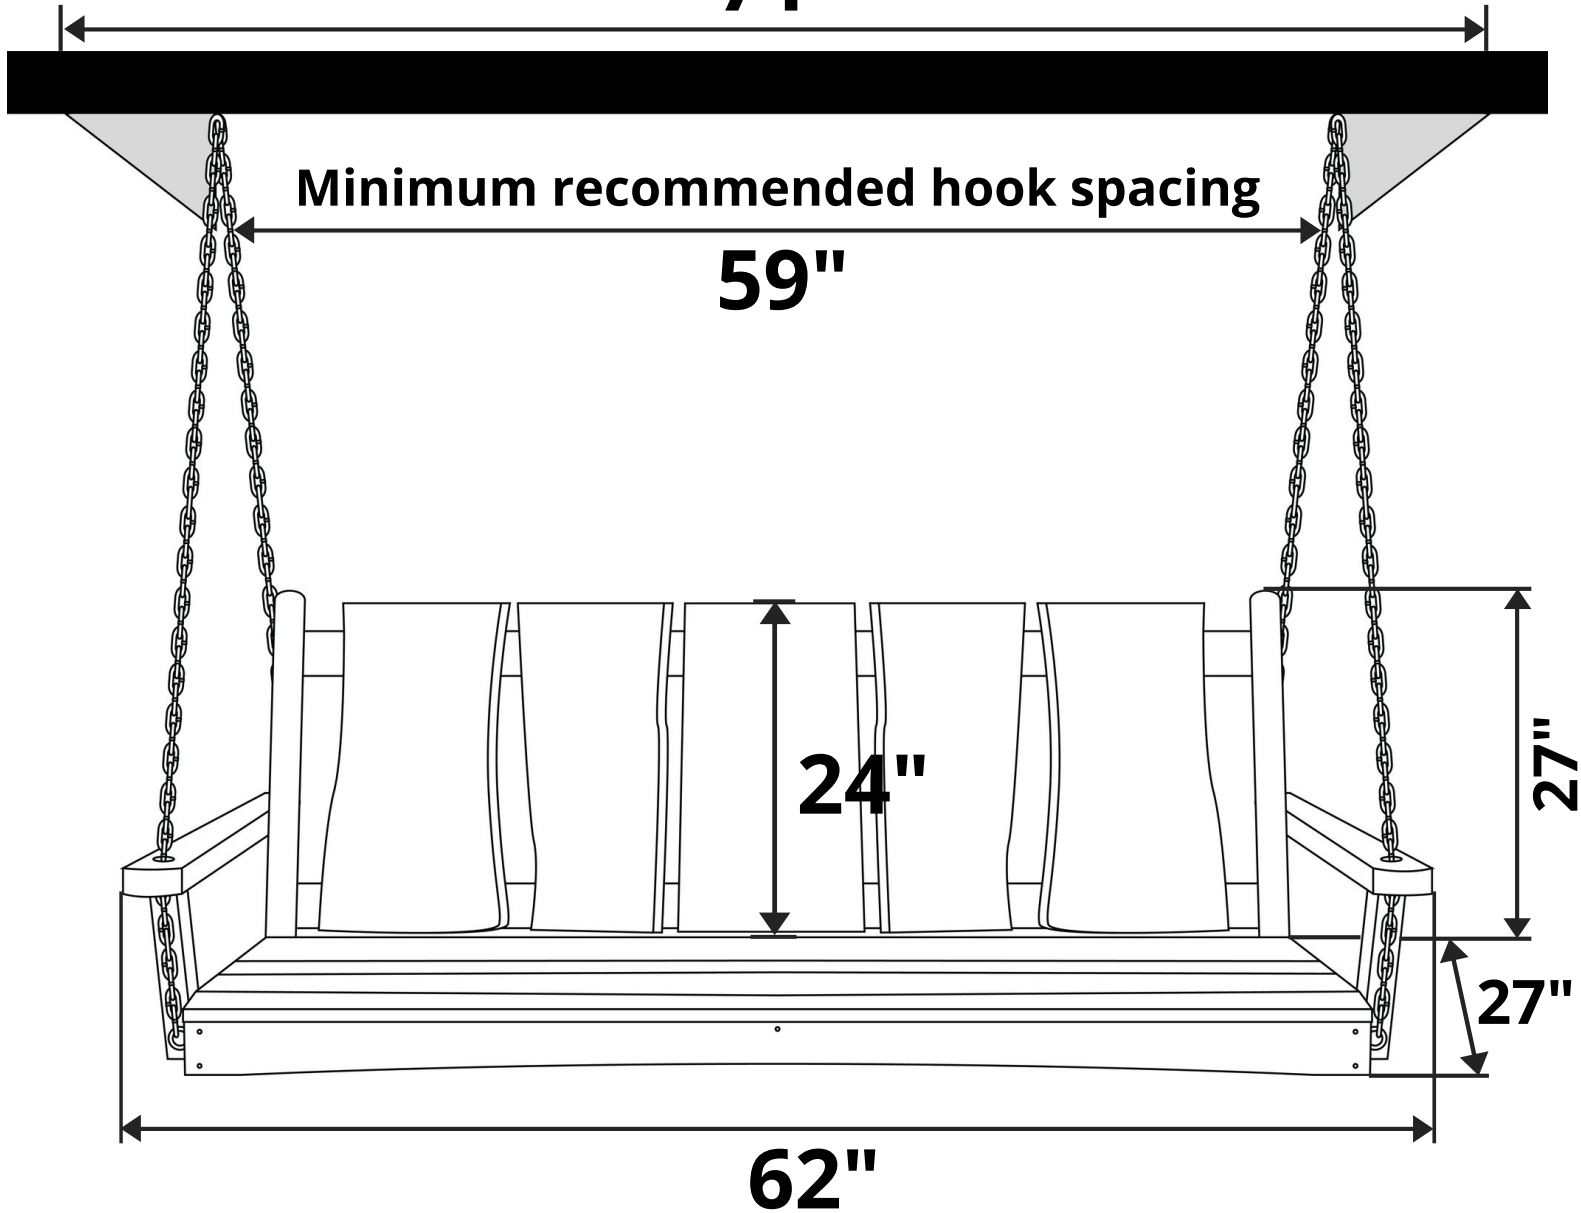

A&L Furniture Co. Blue Mountain Live Edge Timberland Porch Swing

Length Option: 5 Foot

Maximum recommended hook spacing

71"

Minimum recommended hook spacing

59"

Recommended Seat Cushion Size: 55x17 in.

Product Weight: 78 lbs

Weight Capacity: 500 lbs