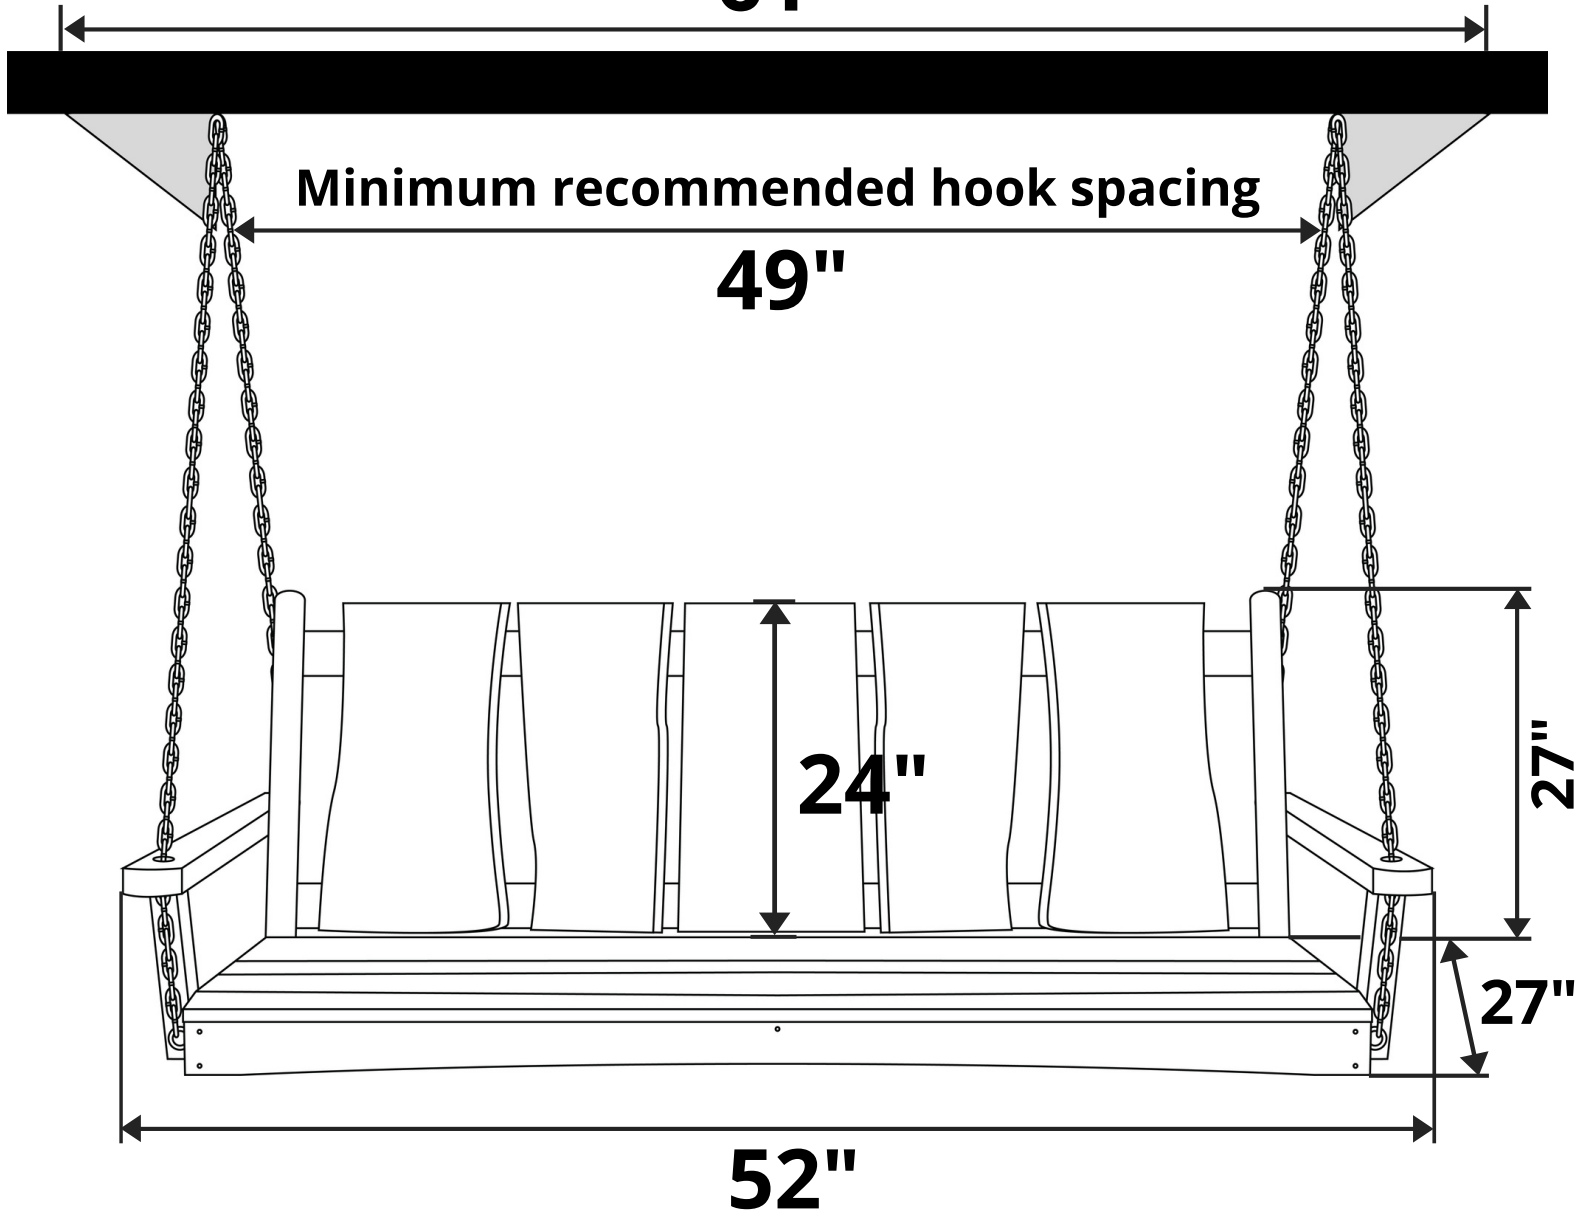

A&L Furniture Co. Blue Mountain Live Edge Timberland Porch Swing

Length Option: 4 Foot

Maximum recommended hook spacing

61"

Minimum recommended hook spacing

49"

Recommended Seat Cushion Size: 45x17 in.

Product Weight: 60 lbs

Weight Capacity: 500 lbs