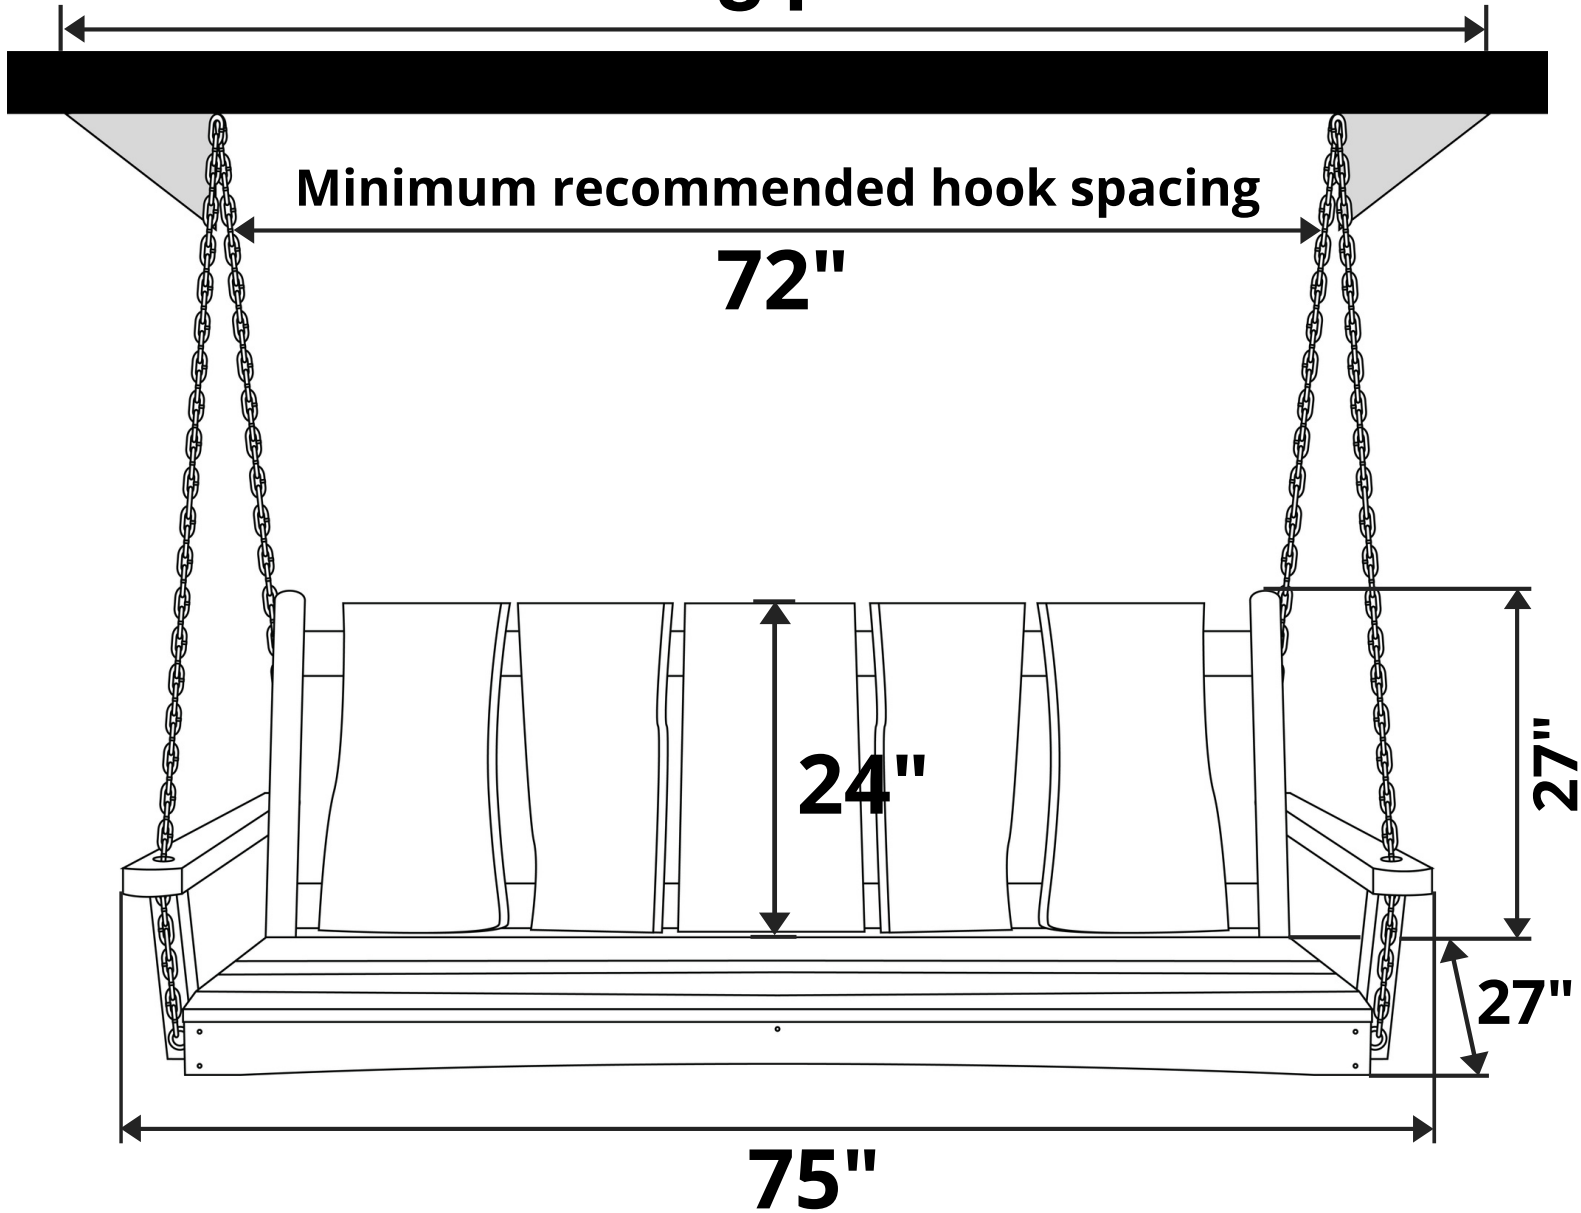

A&L Furniture Co. Blue Mountain Live Edge Timberland Porch Swing

Length Option: 6 Foot

Maximum recommended hook spacing

84"

Minimum recommended hook spacing

72"

Recommended Seat Cushion Size: 68x17 in.

Product Weight: 89 lbs

Weight Capacity: 500 lbs