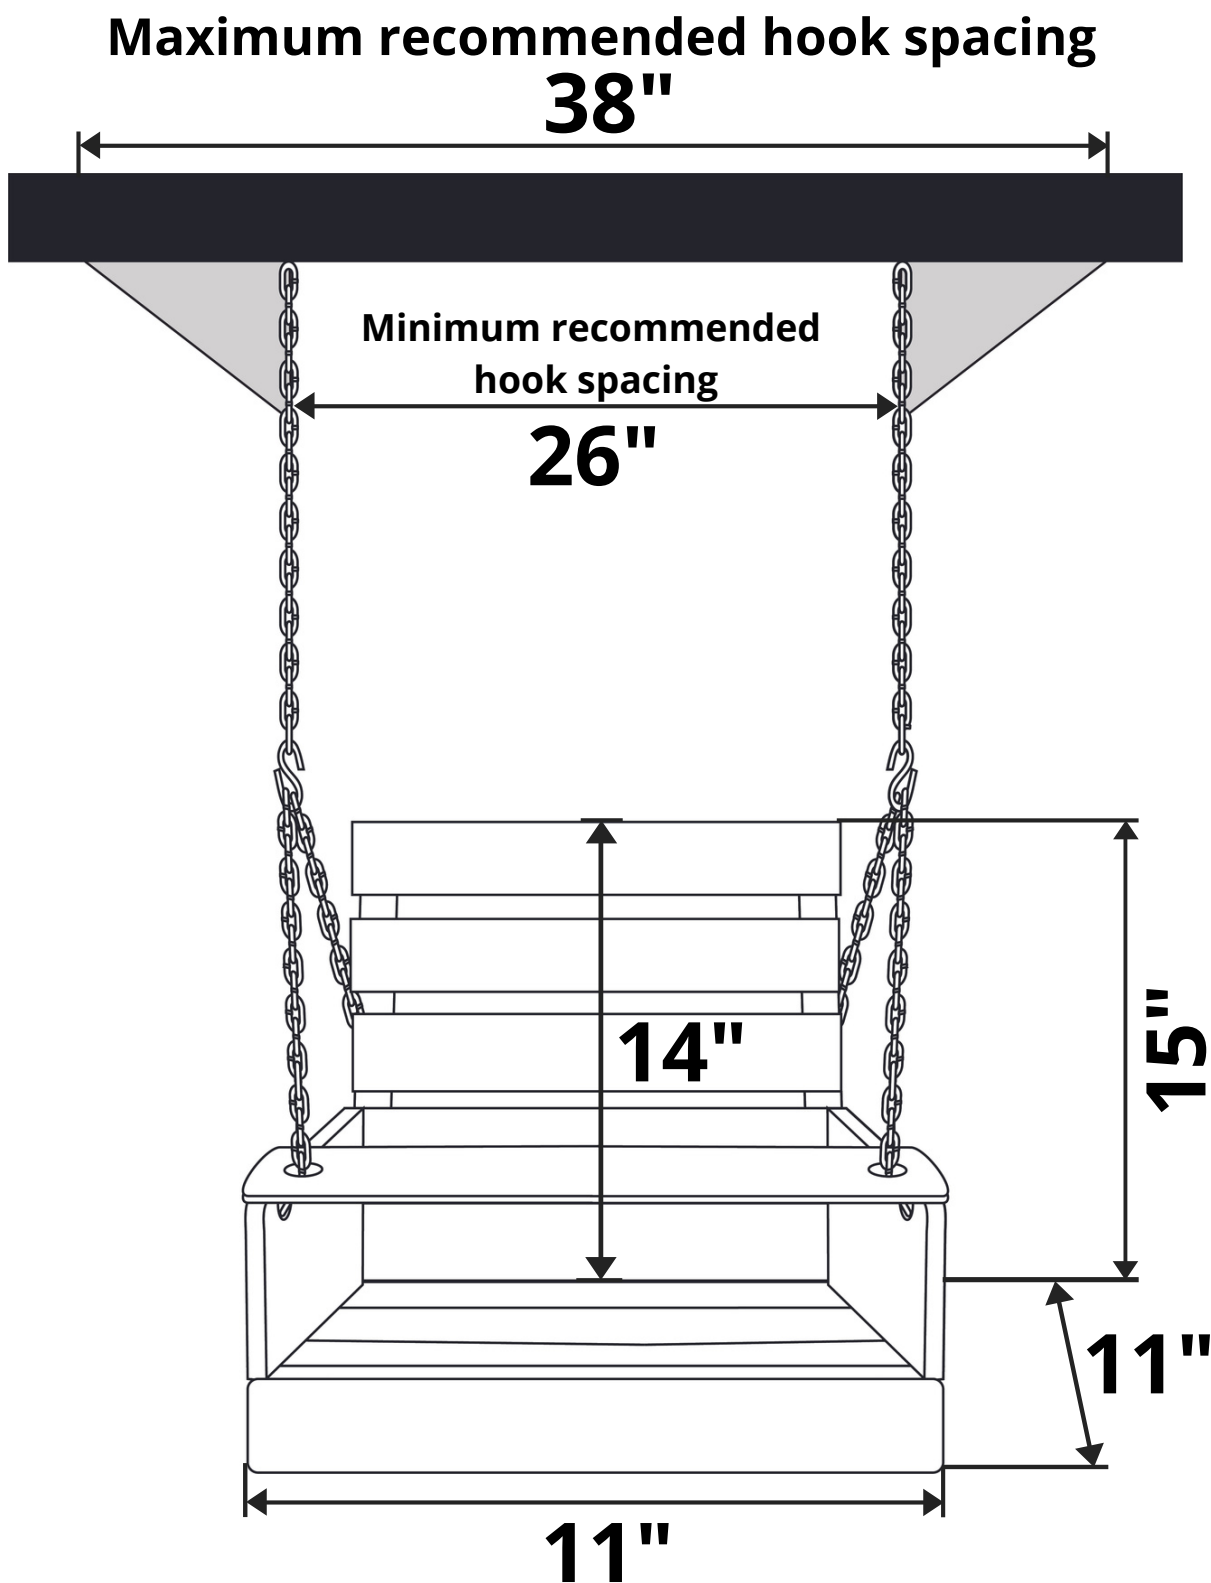

A&L Furniture Co. Baby Swing

Length Option: 2 Foot

Recommended Seat Cushion Size: 9x7.5 in.

Product Weight: 10 lbs

Weight Capacity: 35 lbs