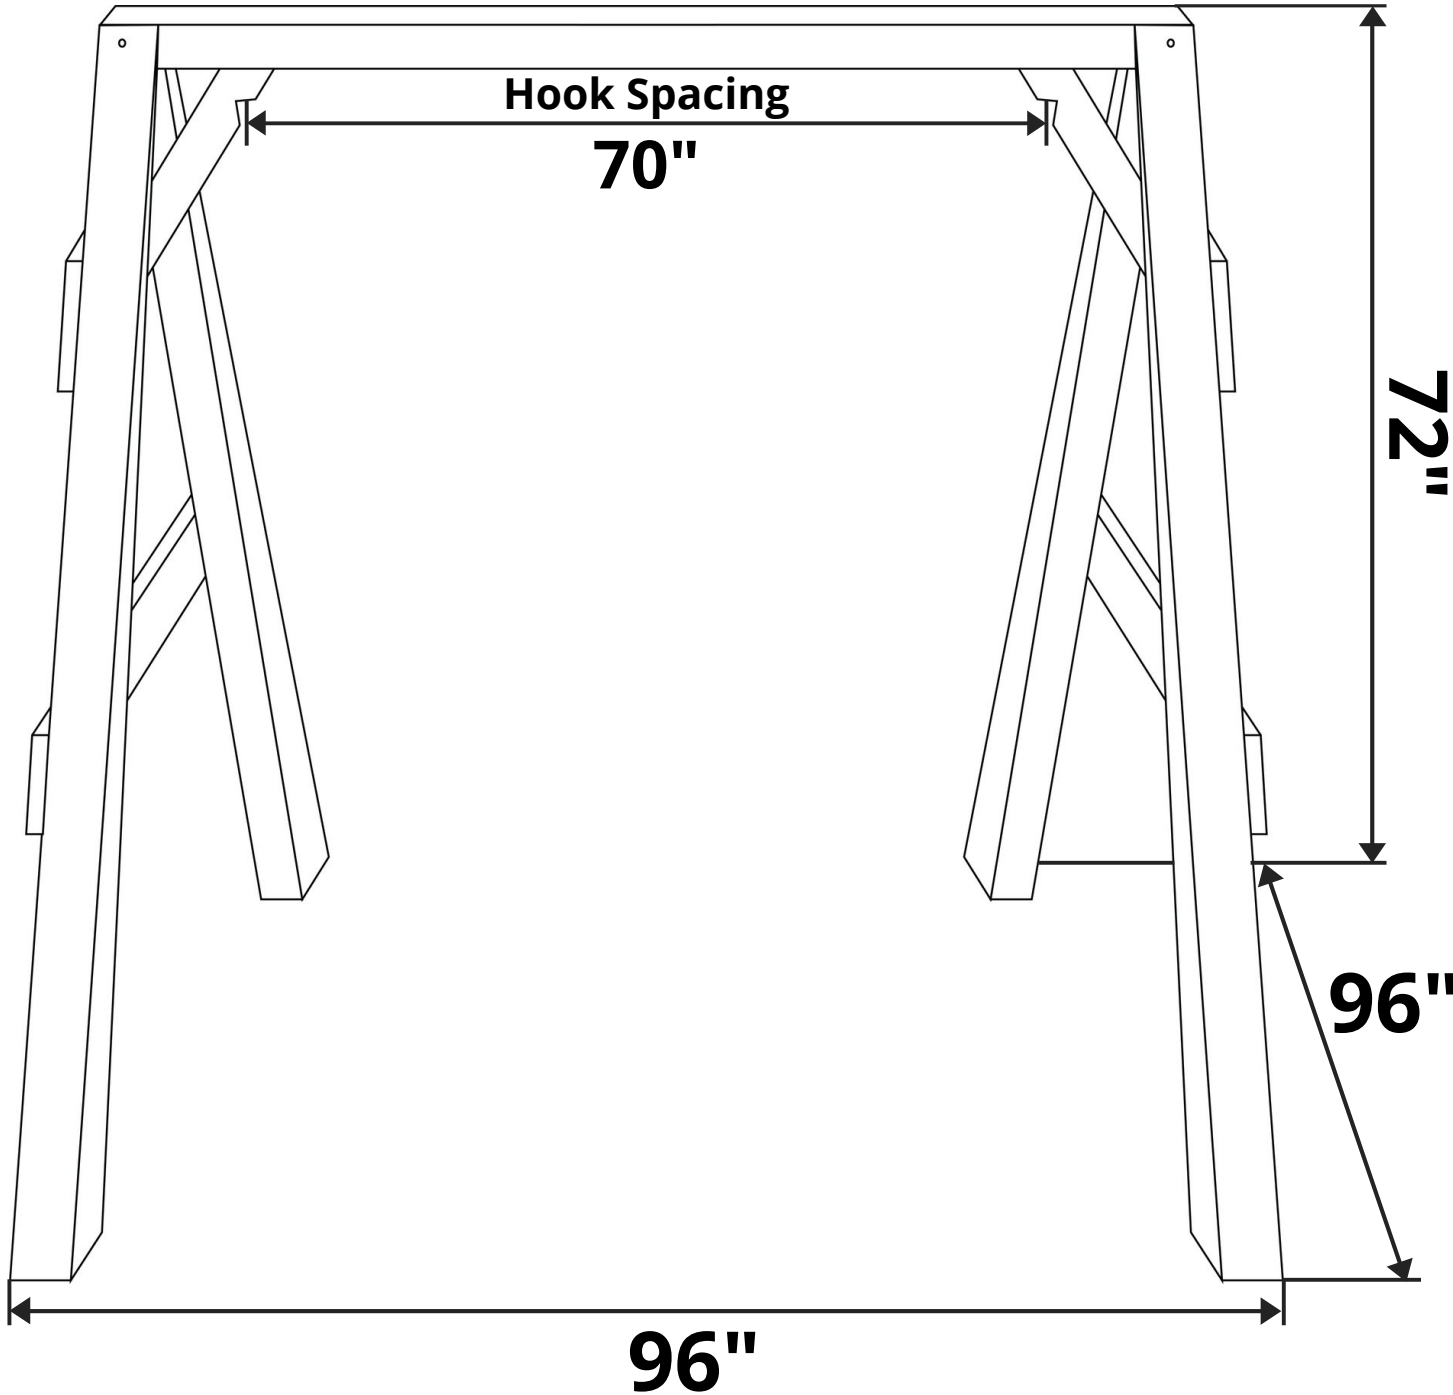

A&L Furniture Co. 4x4 Red Cedar A-Frame Swing Stand

Size: 6 Foot

Accommodates Up to 80 in. Swing

Product Weight: 76 lbs

Weight Capacity: 500 lbs