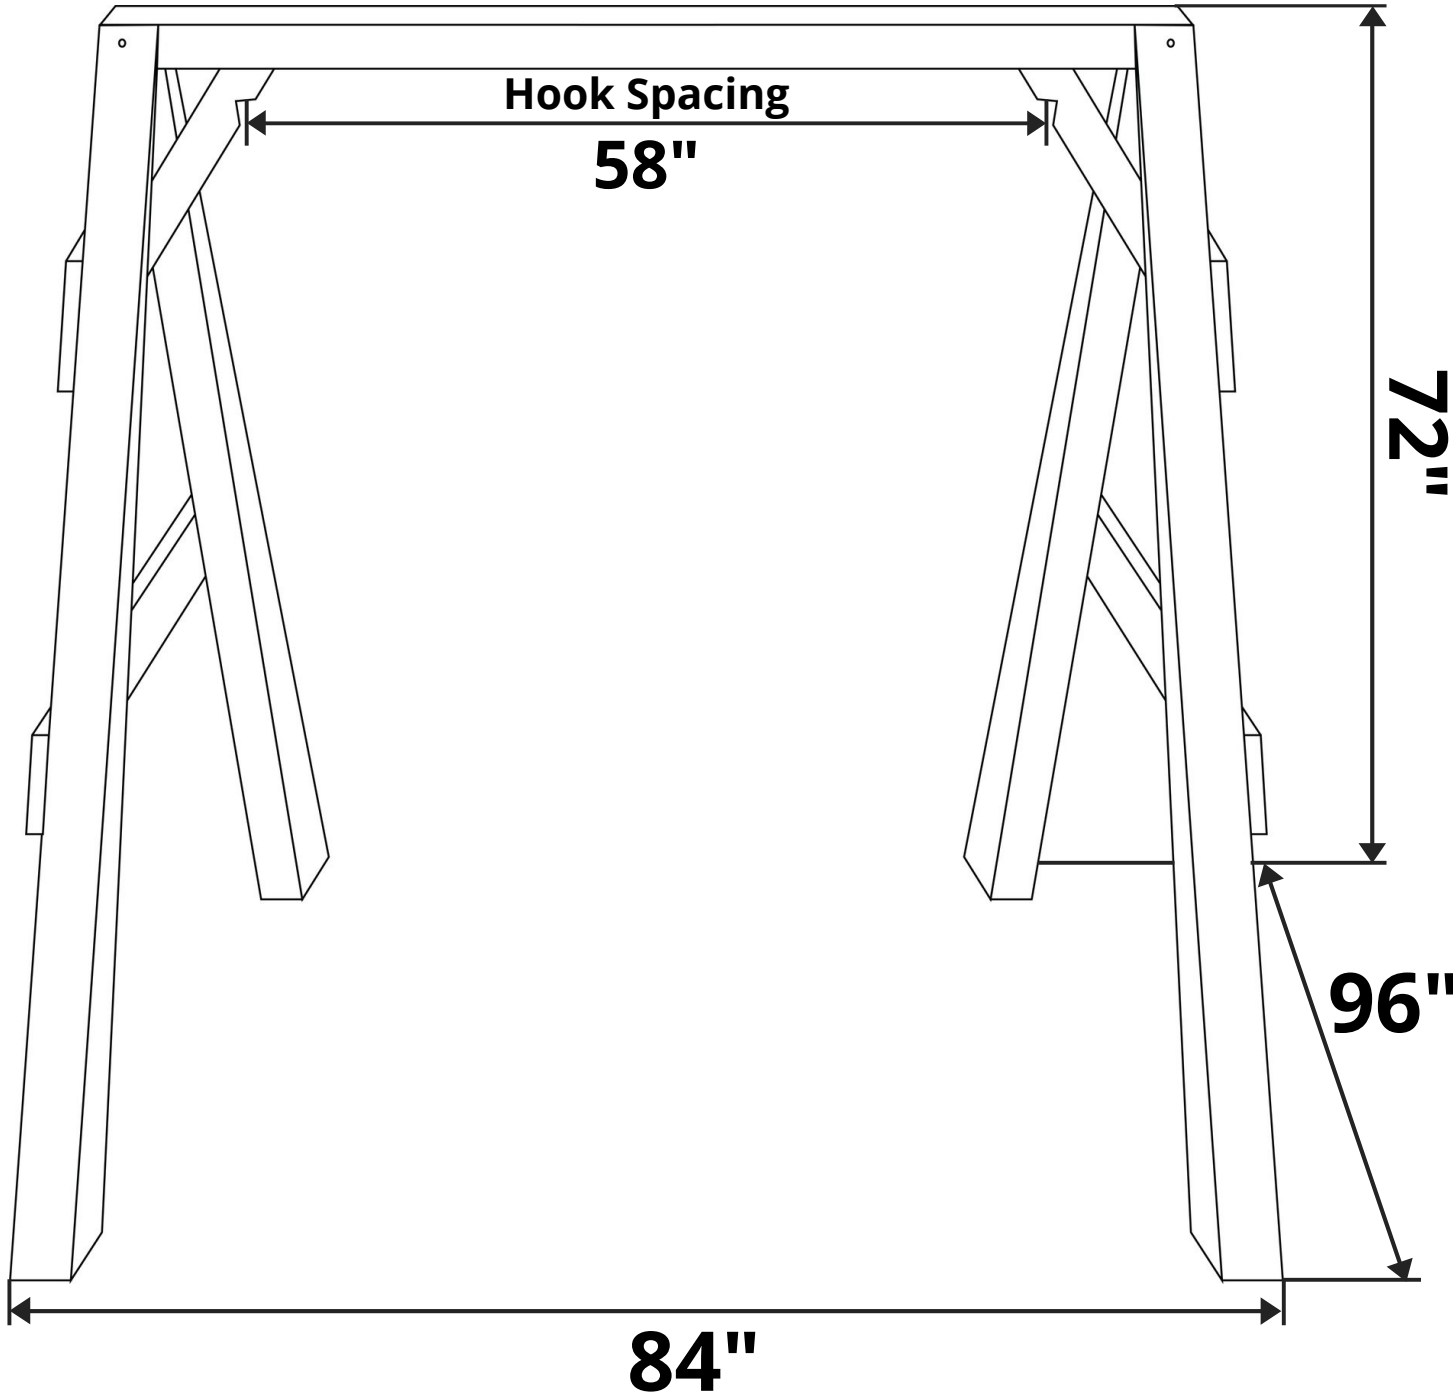

A&L Furniture Co. 4x4 Red Cedar A-Frame Swing Stand

Size: 5 Foot

Accommodates Up to 65 in. Swing

Product Weight: 66 lbs

Weight Capacity: 500 lbs