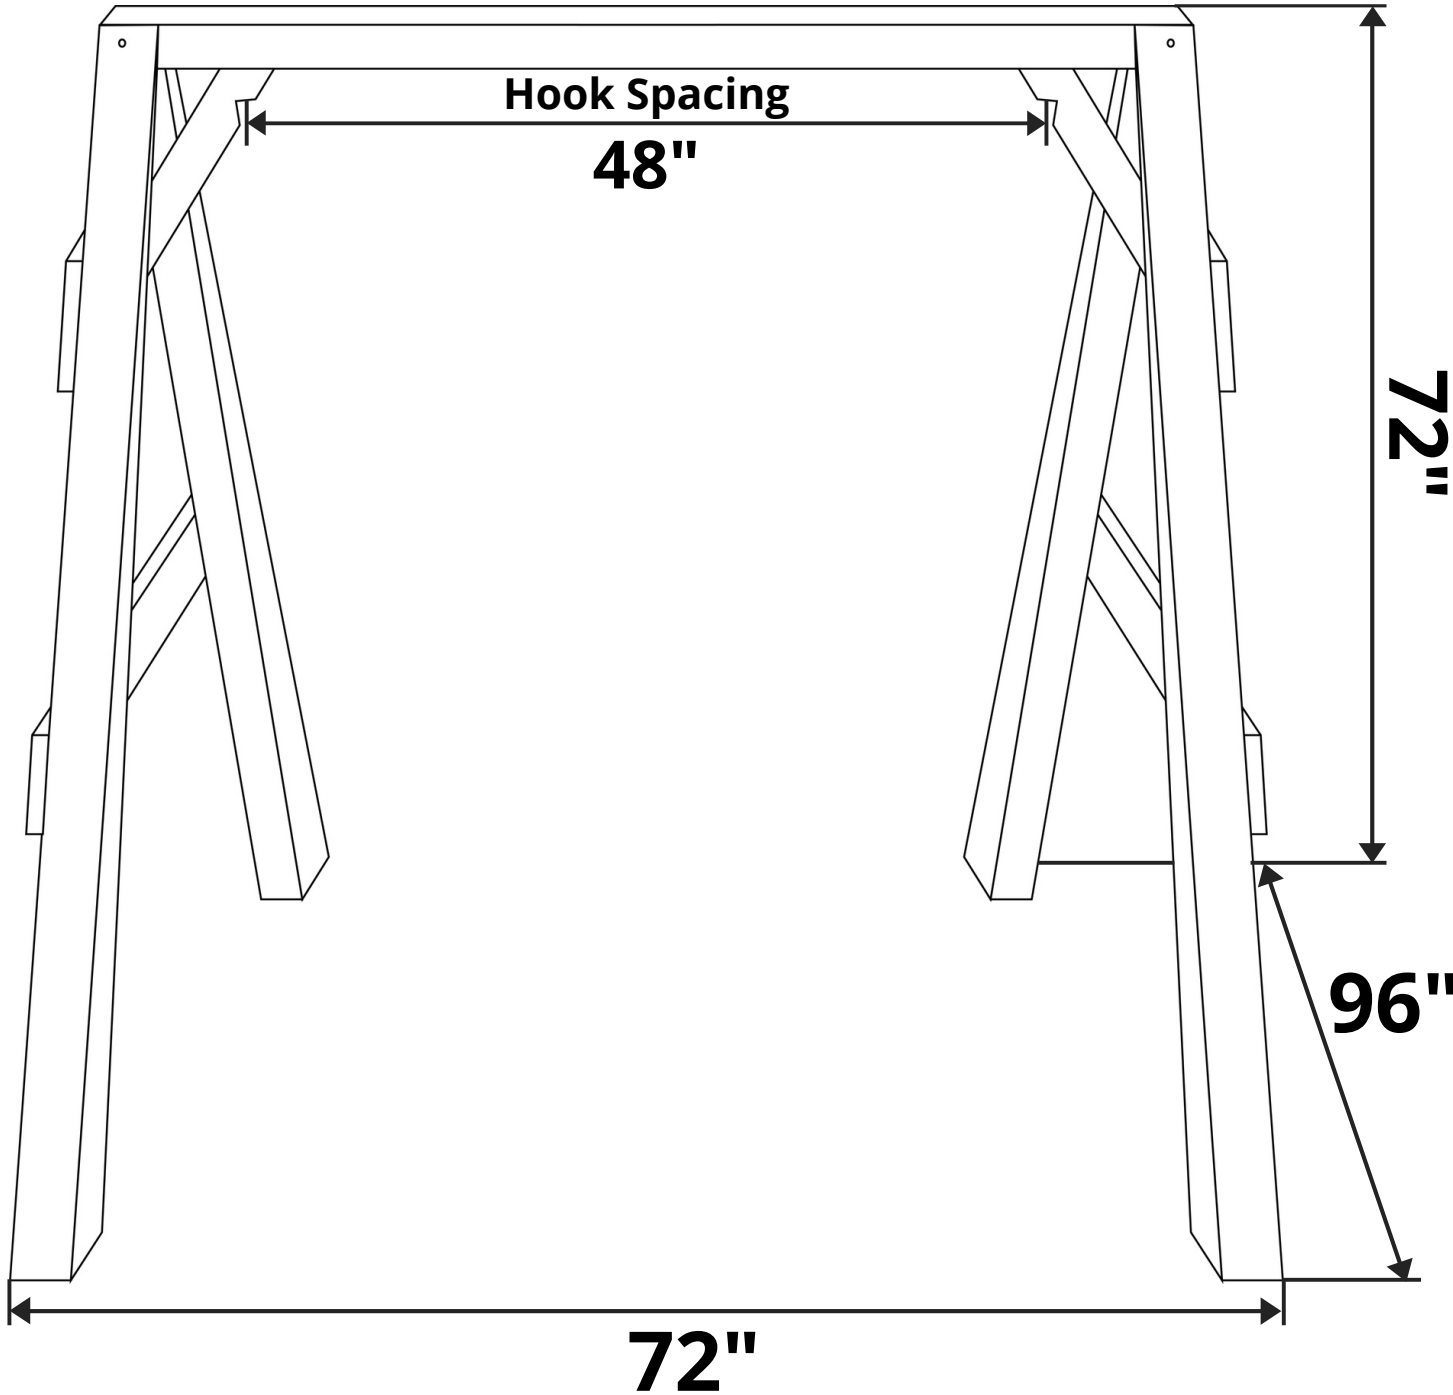

# A&L Furniture Co. 4x4 Red Cedar A-Frame Swing Stand

Size: 4 Foot

Accommodates Up to 55 in. Swing

Product Weight: 56 lbs

Weight Capacity: 500 lbs