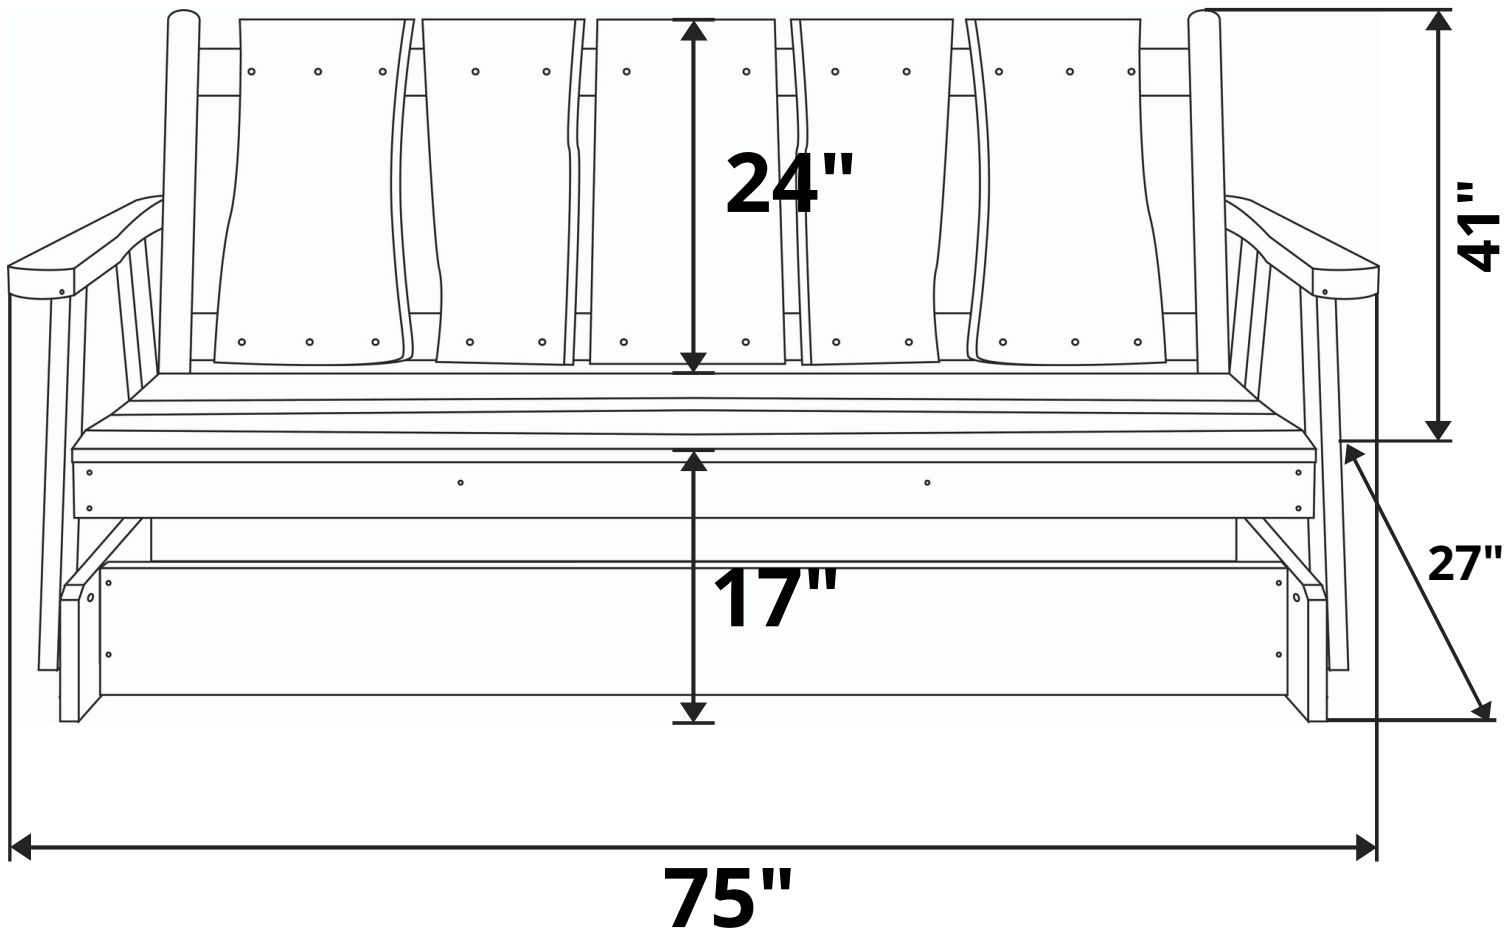

# A&L Furniture Co. Blue Mountain Live Edge Timberland Porch Glider

Length Option: 6 Foot

**Recommended Seat Cushion Size: 68x17 in.**

**Product Weight: 134 lbs**

**Weight Capacity: 500 lbs**