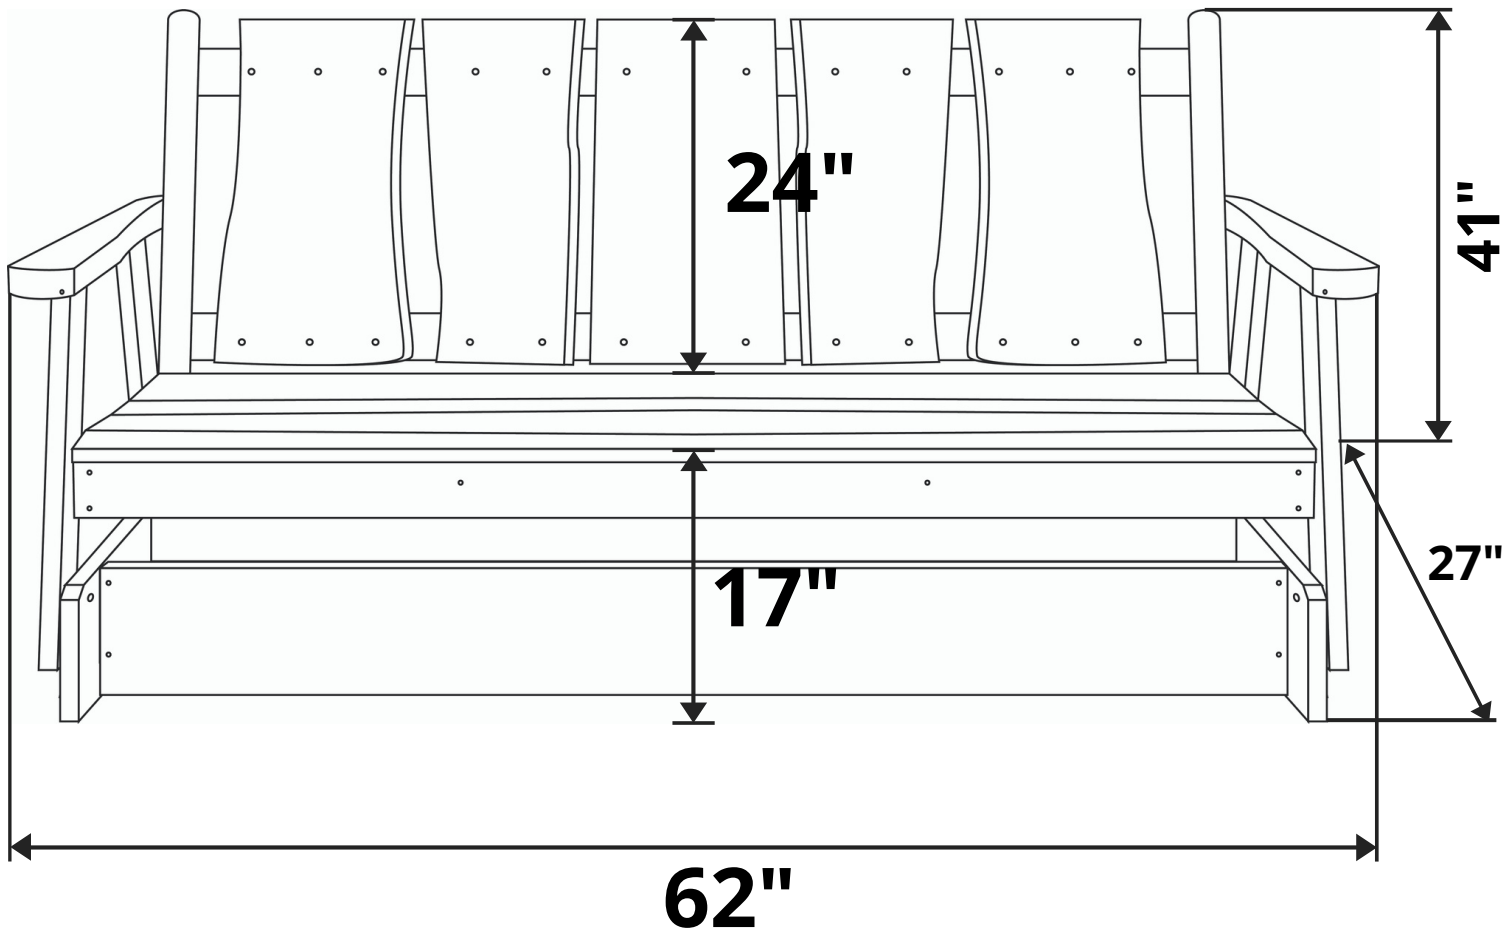

A&L Furniture Co. Blue Mountain Live Edge Timberland Porch Glider

Length Option: 5 Foot

Recommended Seat Cushion Size: 55x17 in.

Product Weight: 120 lbs

Weight Capacity: 500 lbs