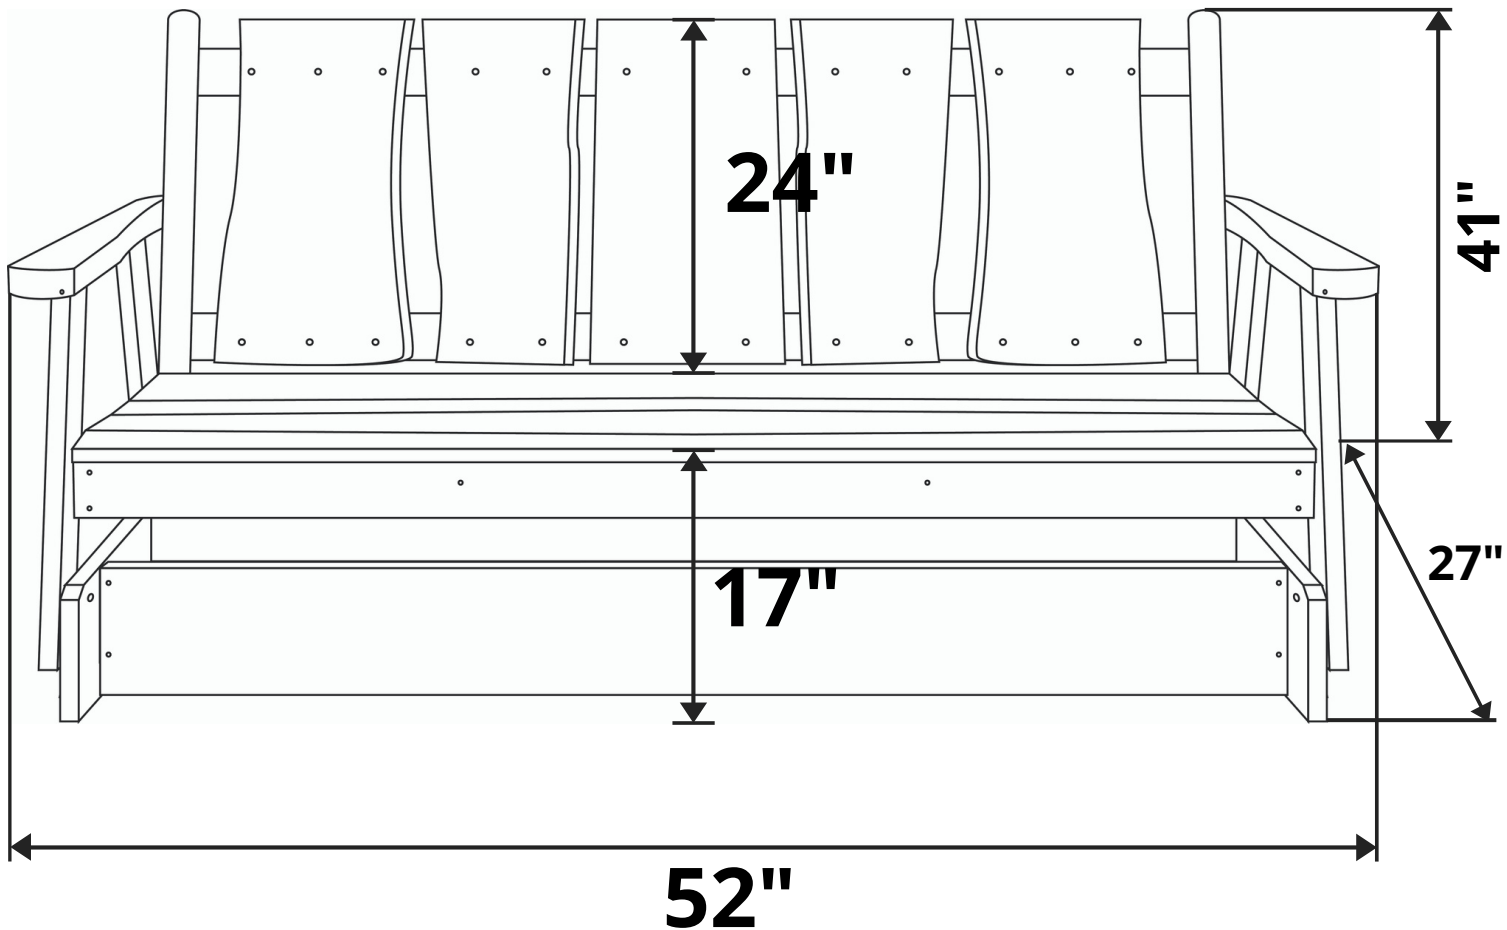

A&L Furniture Co. Blue Mountain Live Edge Timberland Porch Glider

Length Option: 4 Foot

Recommended Seat Cushion Size: 45x17 in.

Product Weight: 107 lbs

Weight Capacity: 500 lbs