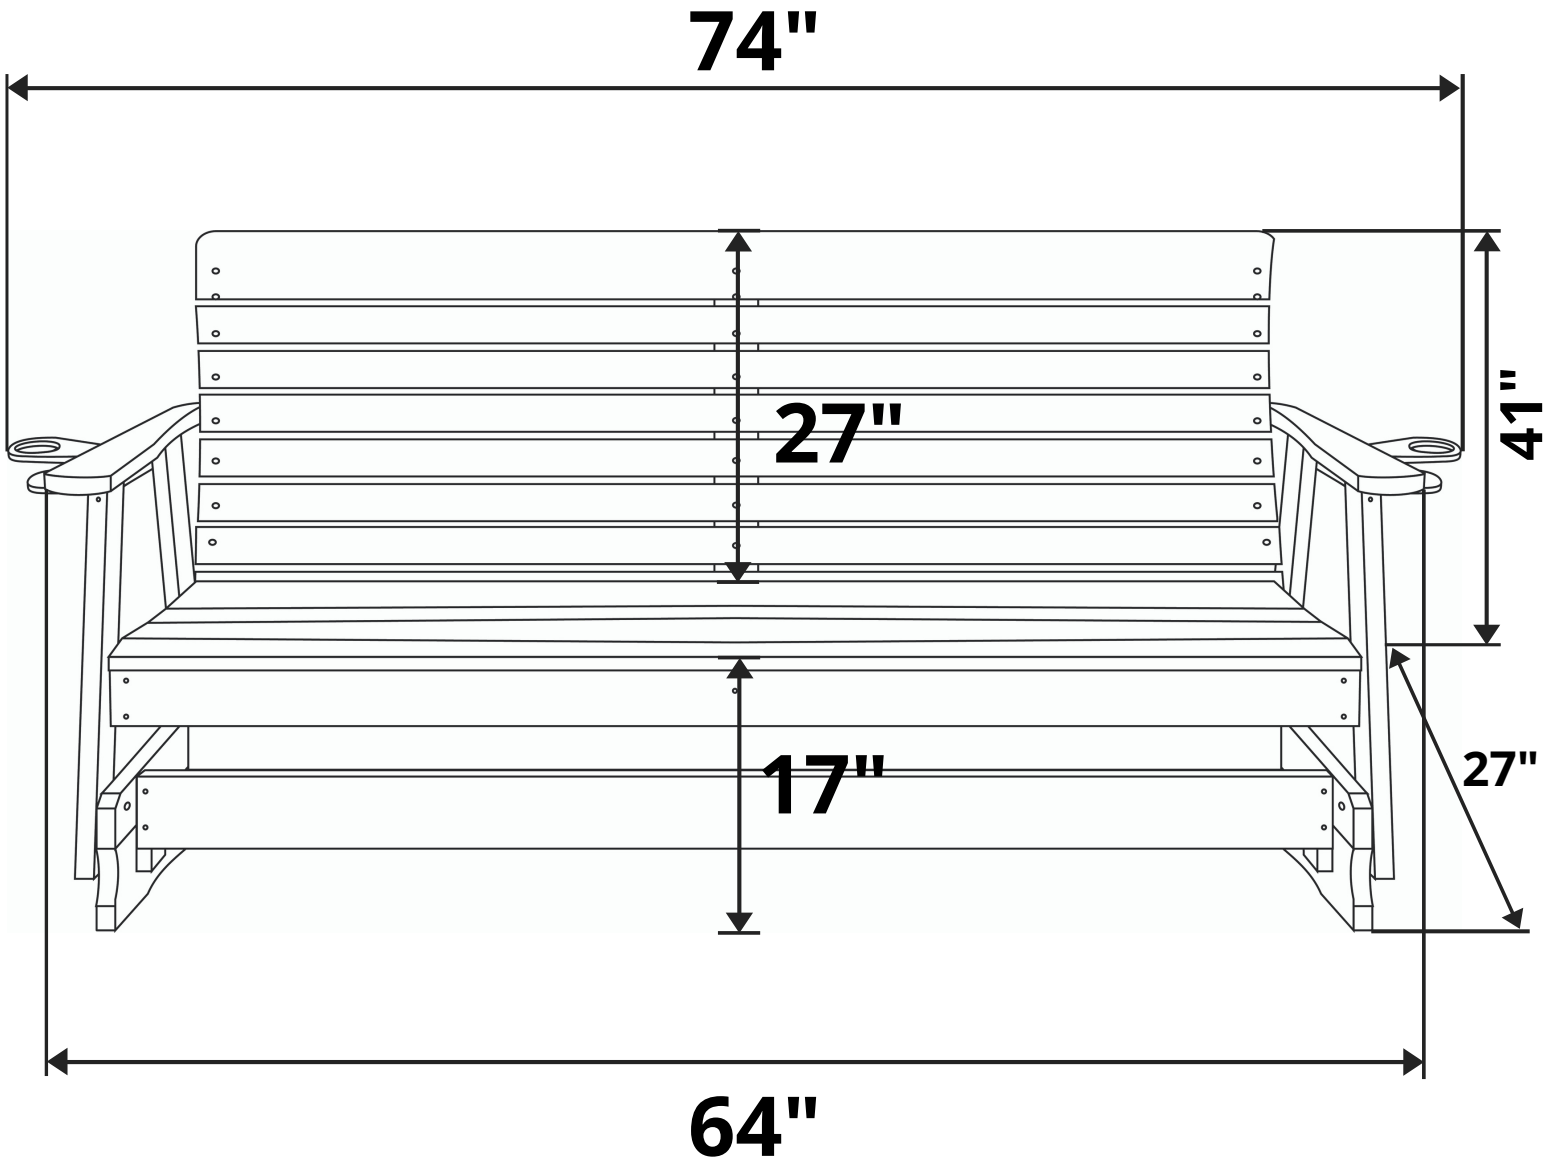

A&L Furniture Co. Highback Pressure Treated Porch Glider

Length Option: 5 Foot

Recommended Seat Cushion Size: 55x17 in.

Product Weight: 75 lbs

Weight Capacity: 500 lbs