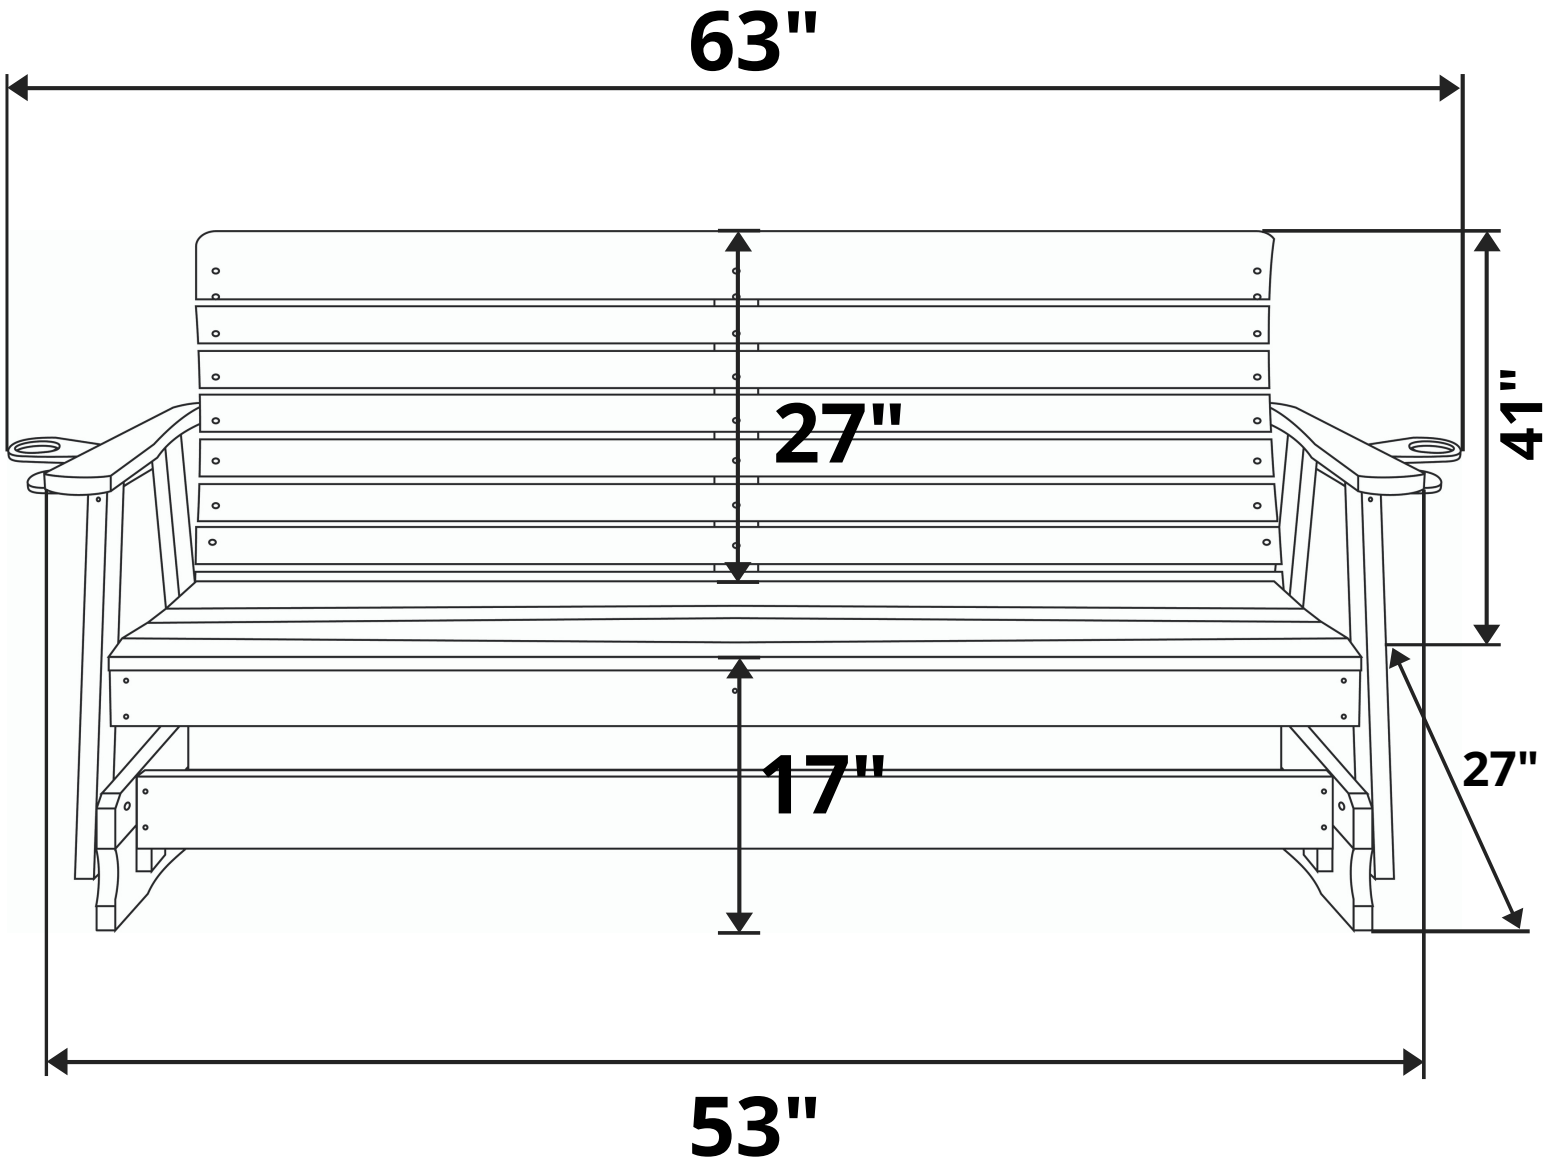

A&L Furniture Co. Highback Pressure Treated Porch Glider

Length Option: 4 Foot

Recommended Seat Cushion Size: 45x17 in.

Product Weight: 65 lbs

Weight Capacity: 500 lbs