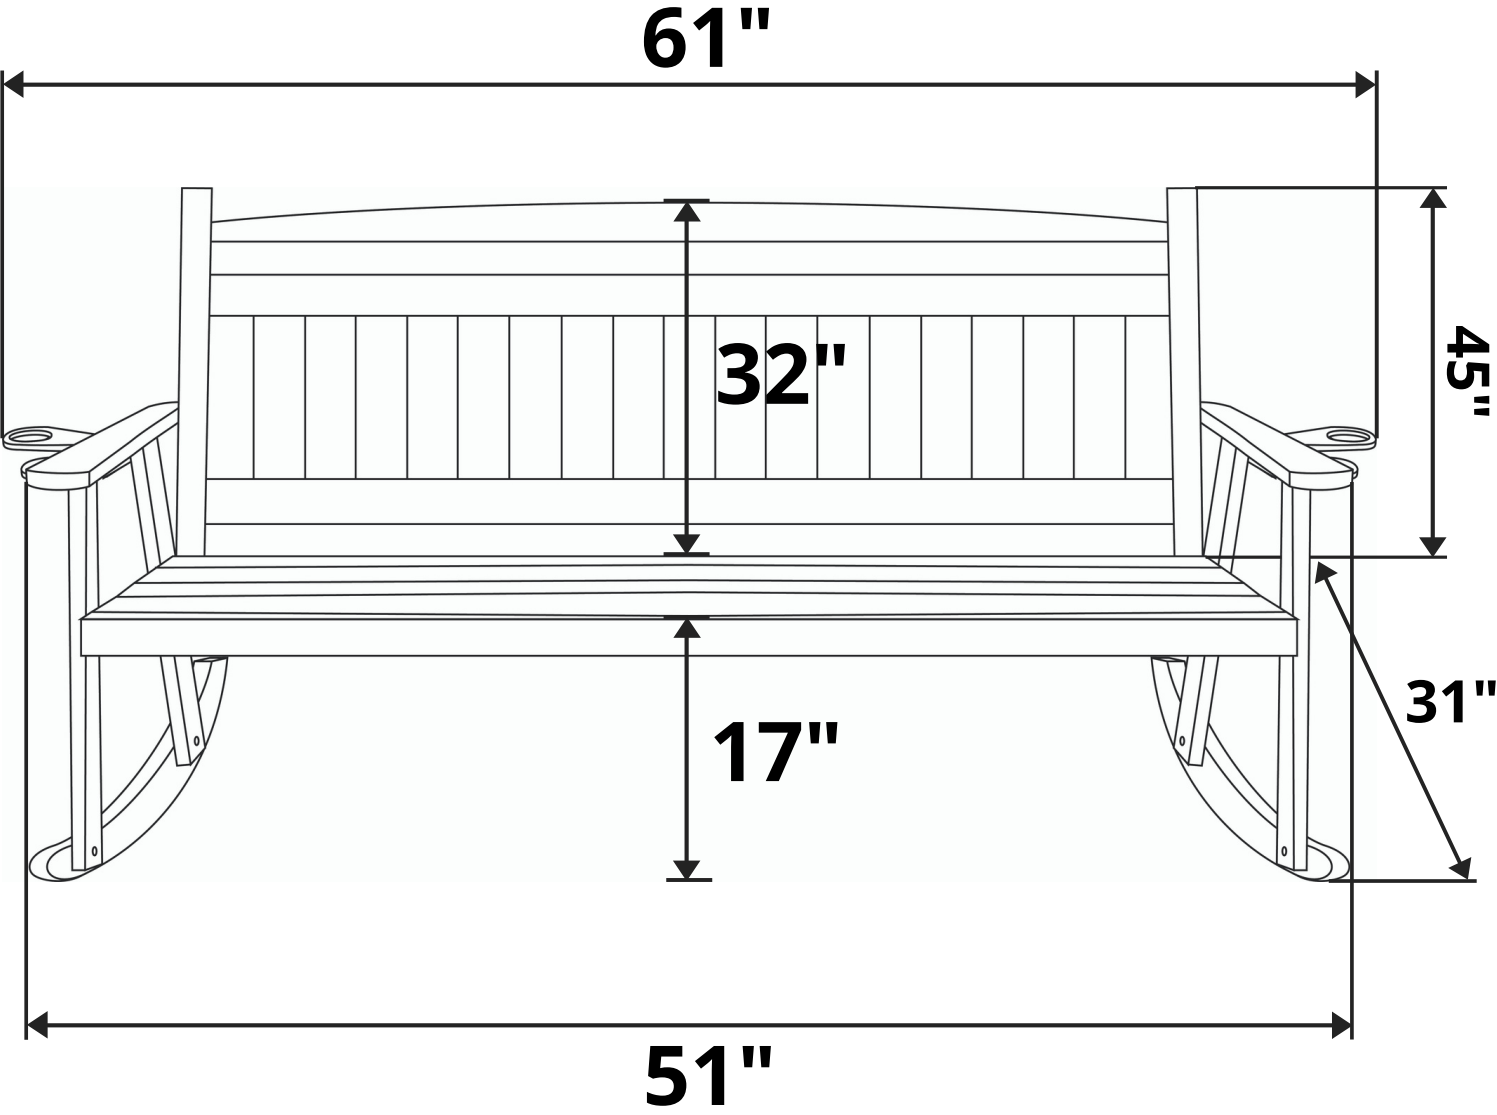

**A&L Furniture Co. Classic Double Porch Rocker**  
**Length Option: 4 Foot**

**Recommended Seat Cushion Size: 44x19 in.**  
**Product Weight: 50 lbs**  
**Weight Capacity: 350 lbs**