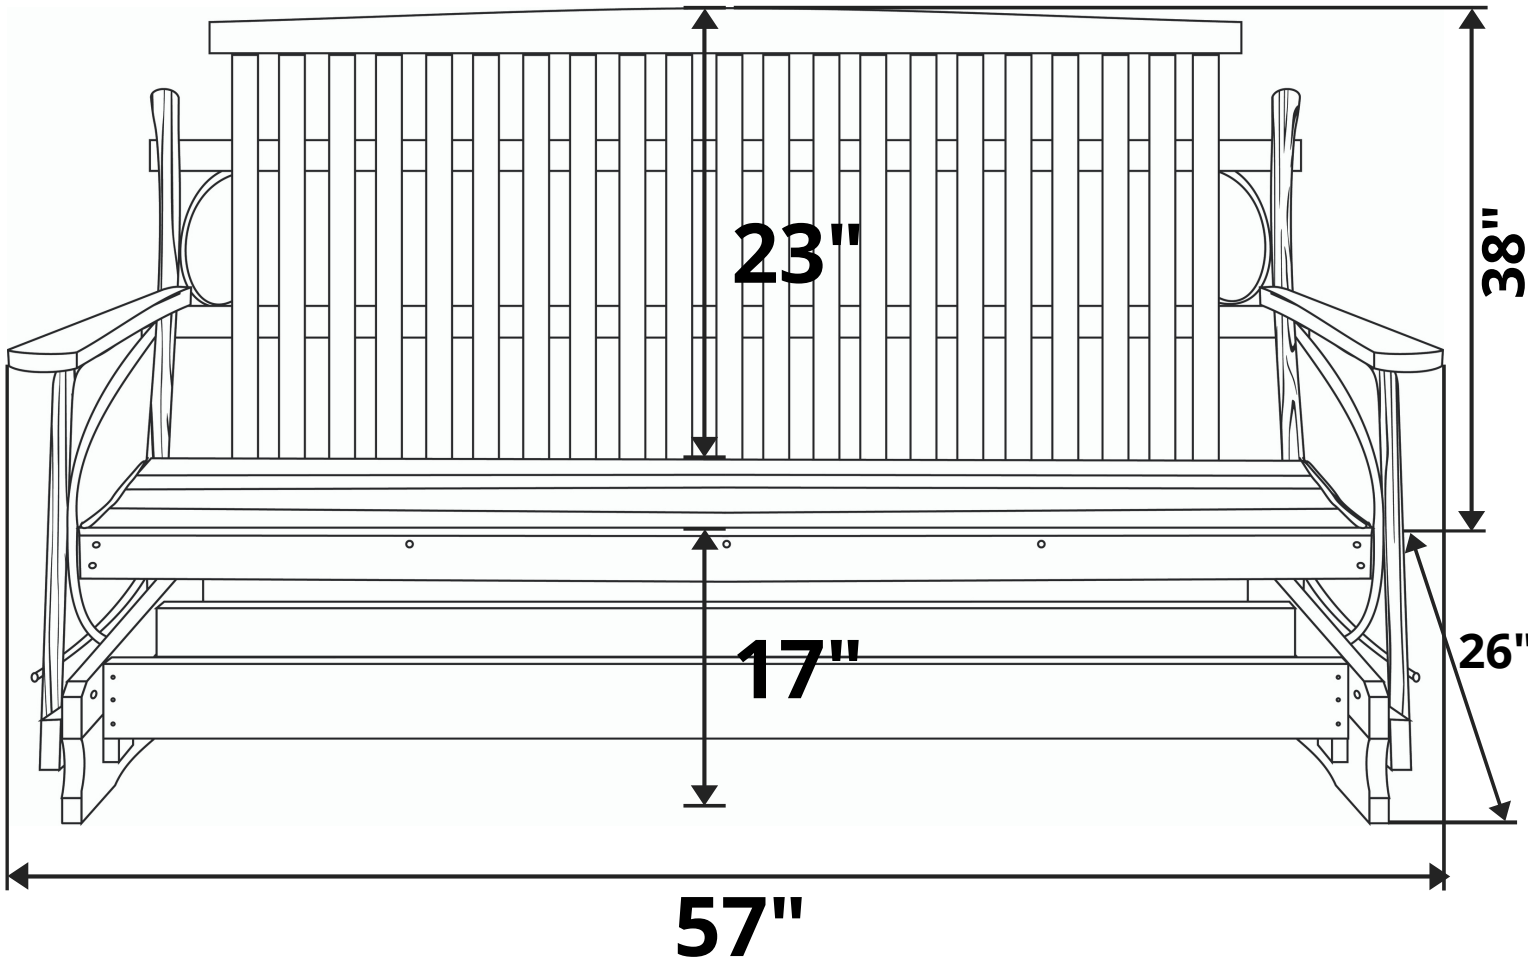

A&L Furniture Co. Rustic Hickory Porch Glider

Length Option: 5 Foot

Recommended Seat Cushion Size: 51x17 in.

Product Weight: 65 lbs

Weight Capacity: 500 lbs