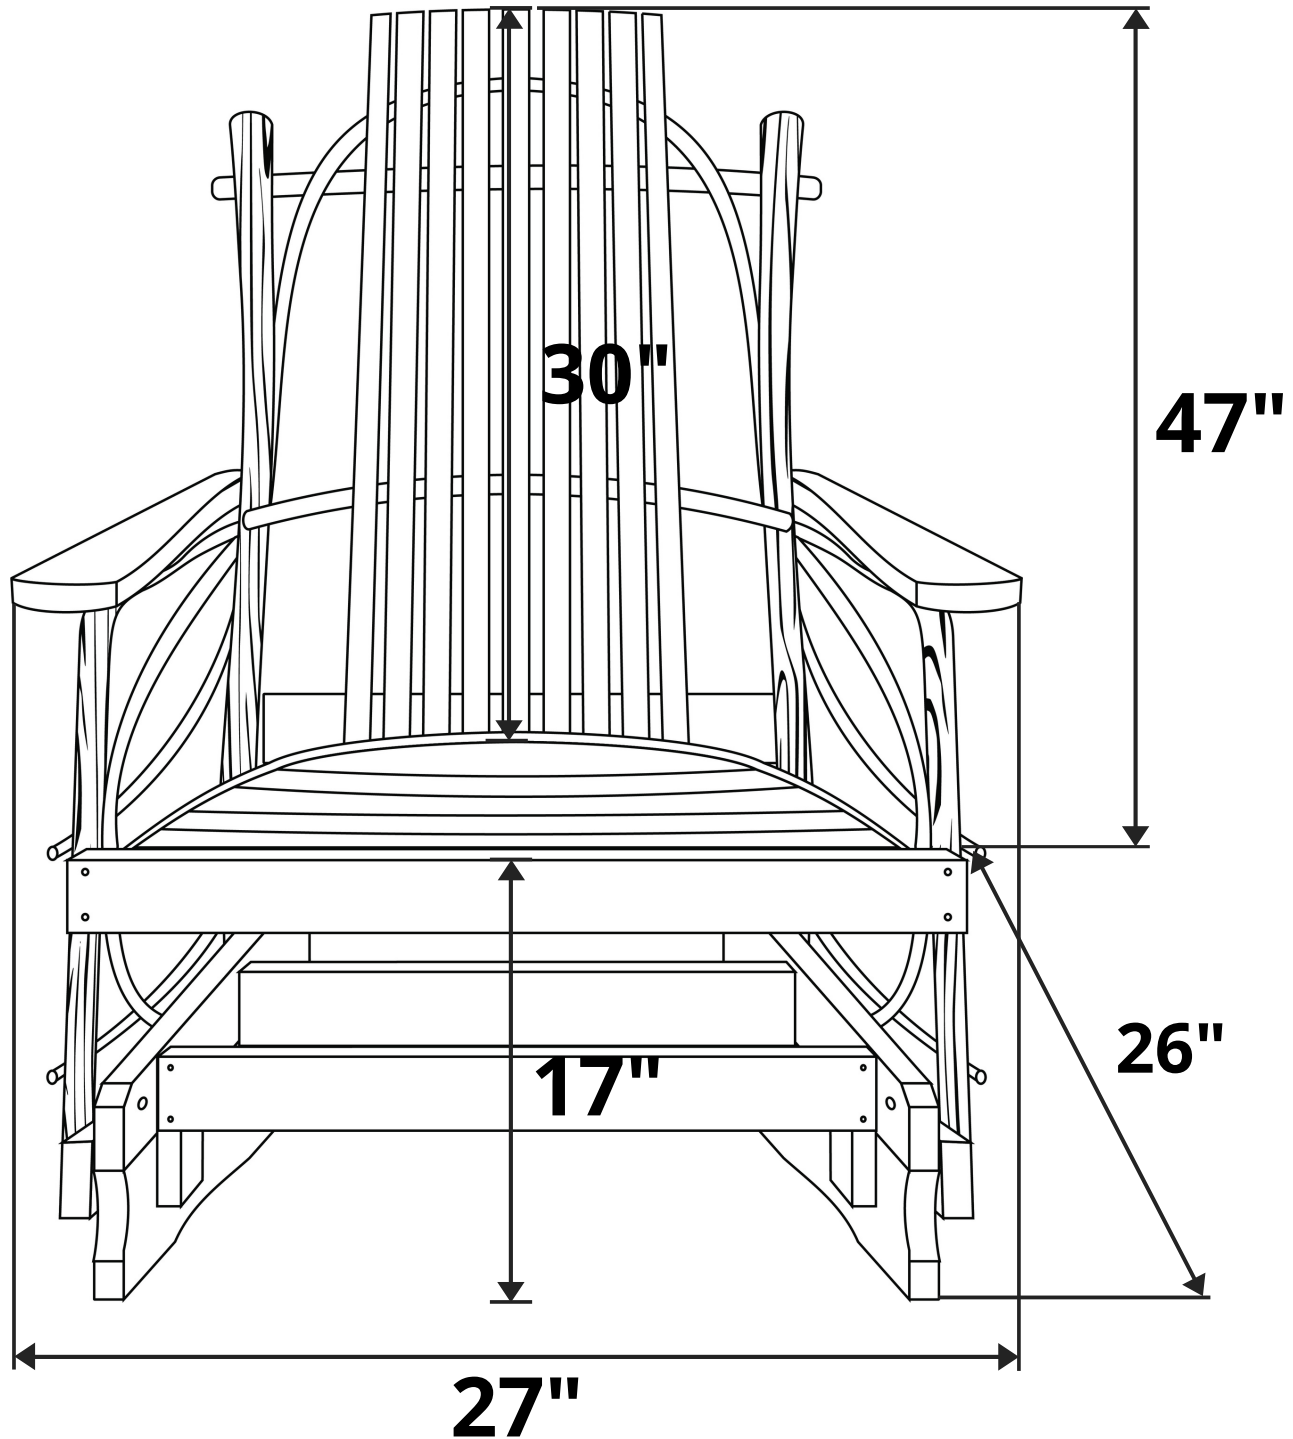

A&L Furniture Co. Rustic Hickory Glider Chair

Length Option: 2 Foot

Recommended Seat Cushion Size: 20x19 in.

Product Weight: 40 lbs

Weight Capacity: 250 lbs