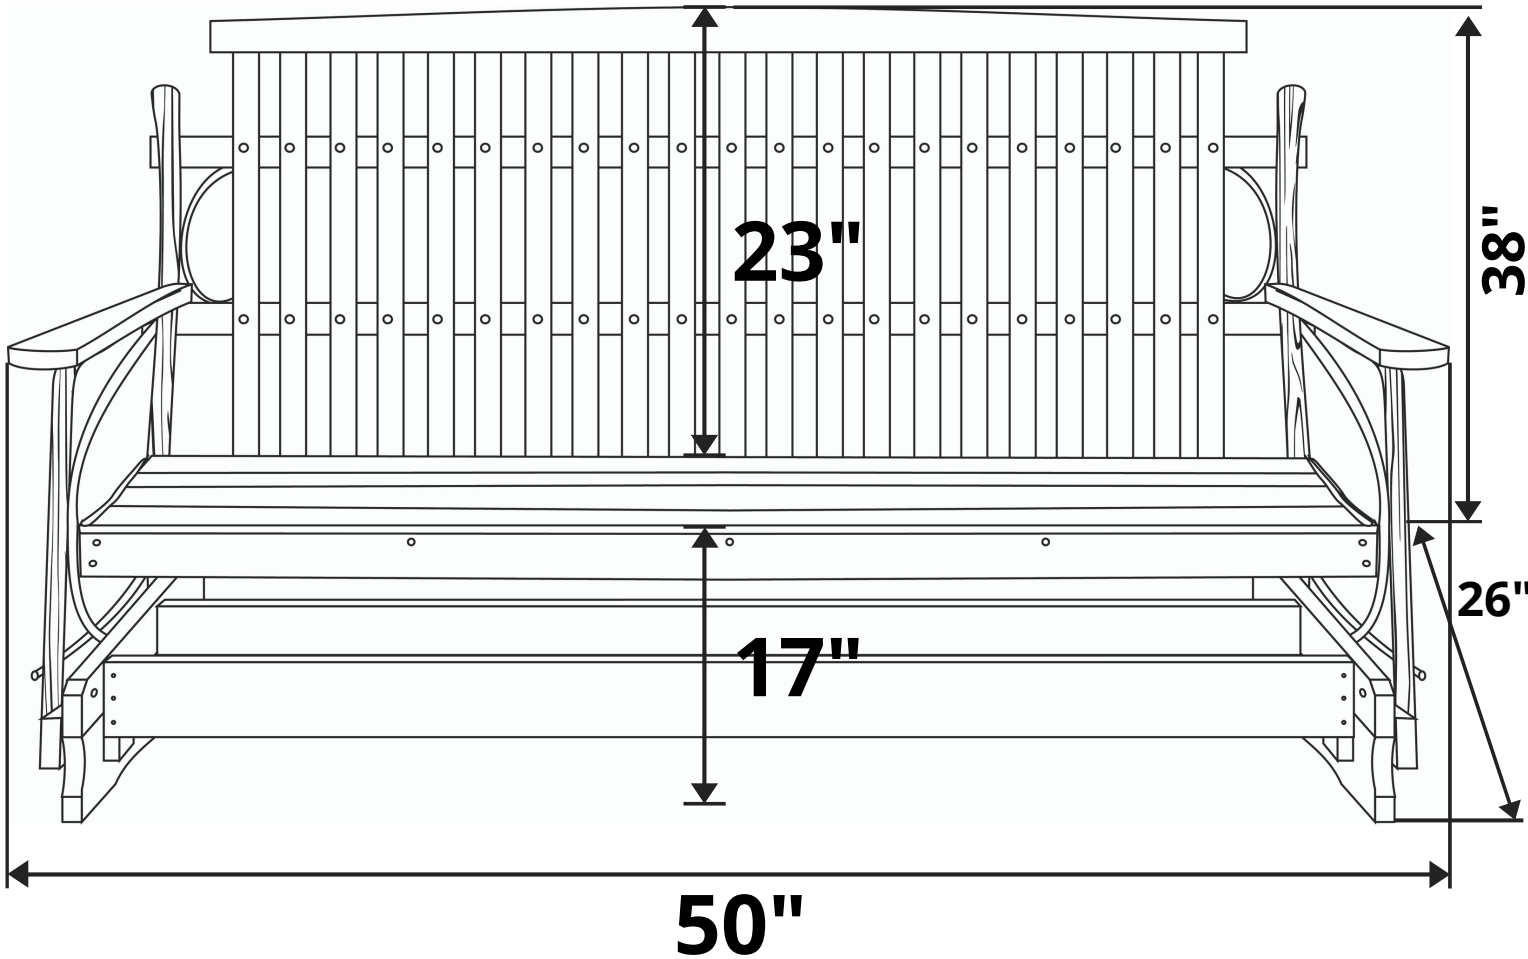

A&L Furniture Co. Hickory Porch Glider

Length Option: 4 Foot

Recommended Seat Cushion Size: 41x17 in.

Product Weight: 55 lbs

Weight Capacity: 500 lbs