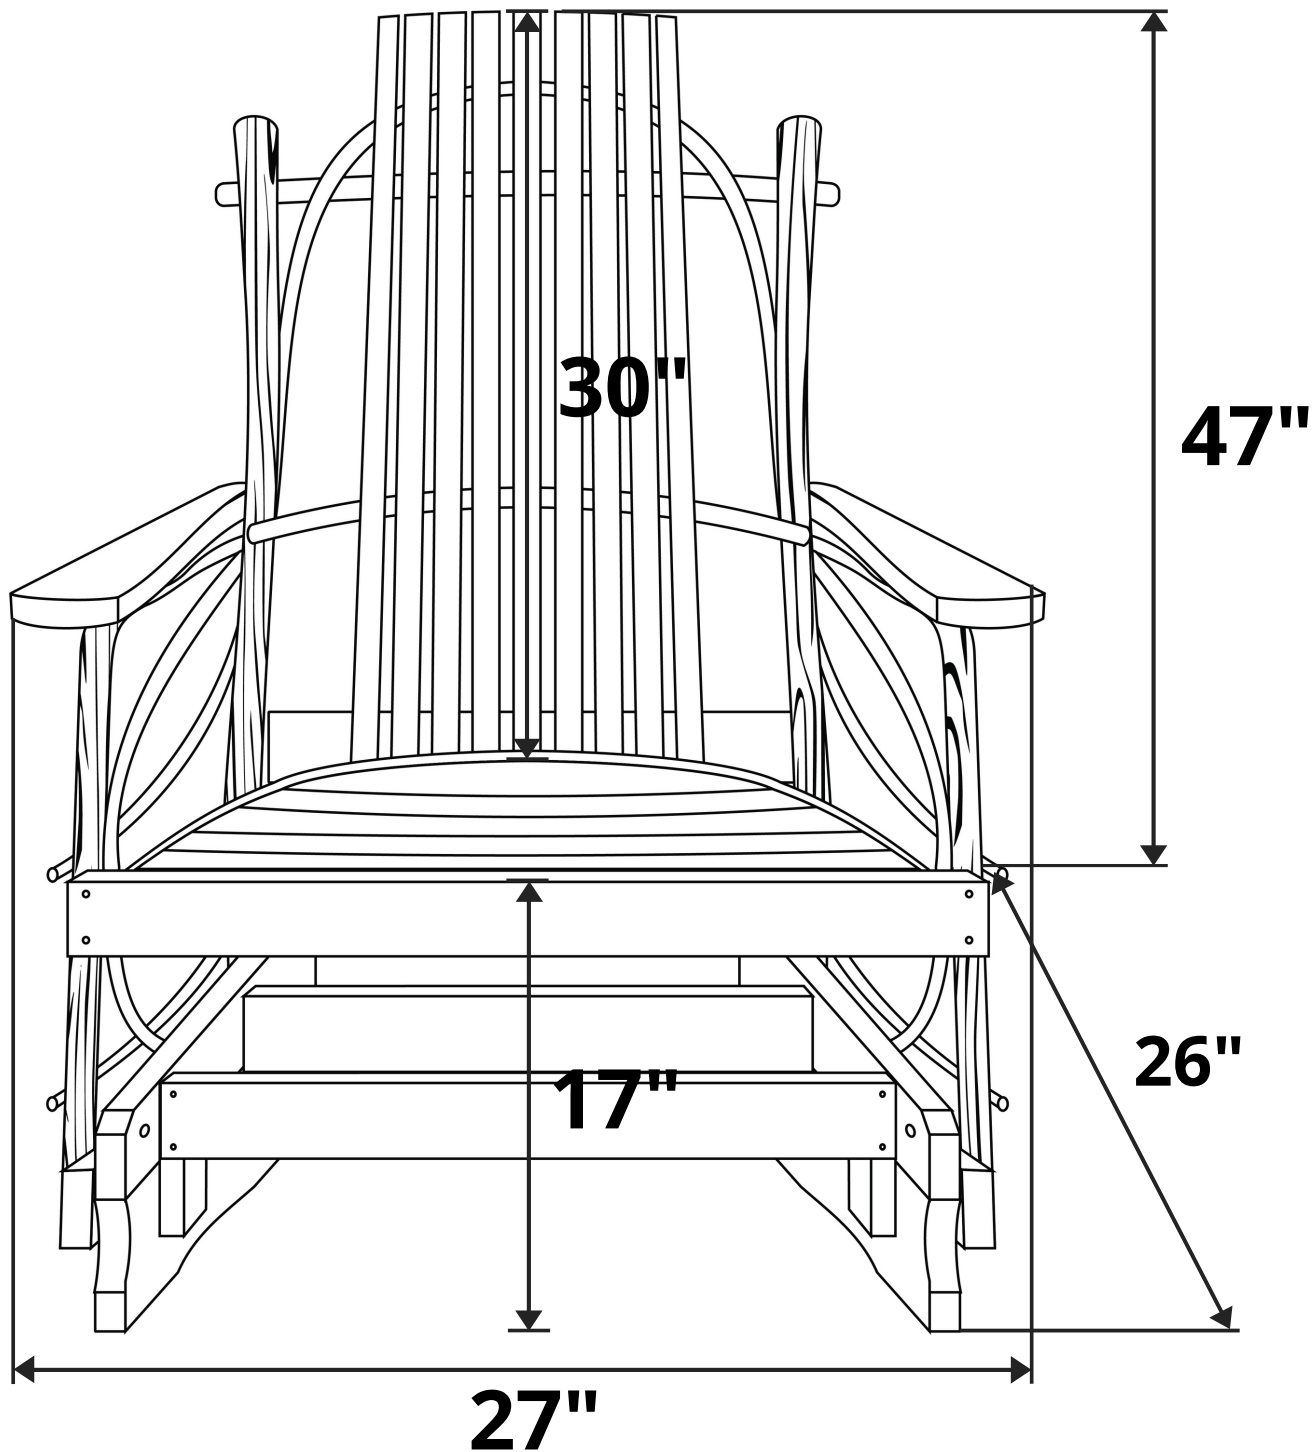

A&L Furniture Co. Hickory Glider Chair

Length Option: 2 Foot

Recommended Seat Cushion Size: 20x19 in.

Product Weight: 40 lbs

Weight Capacity: 250 lbs