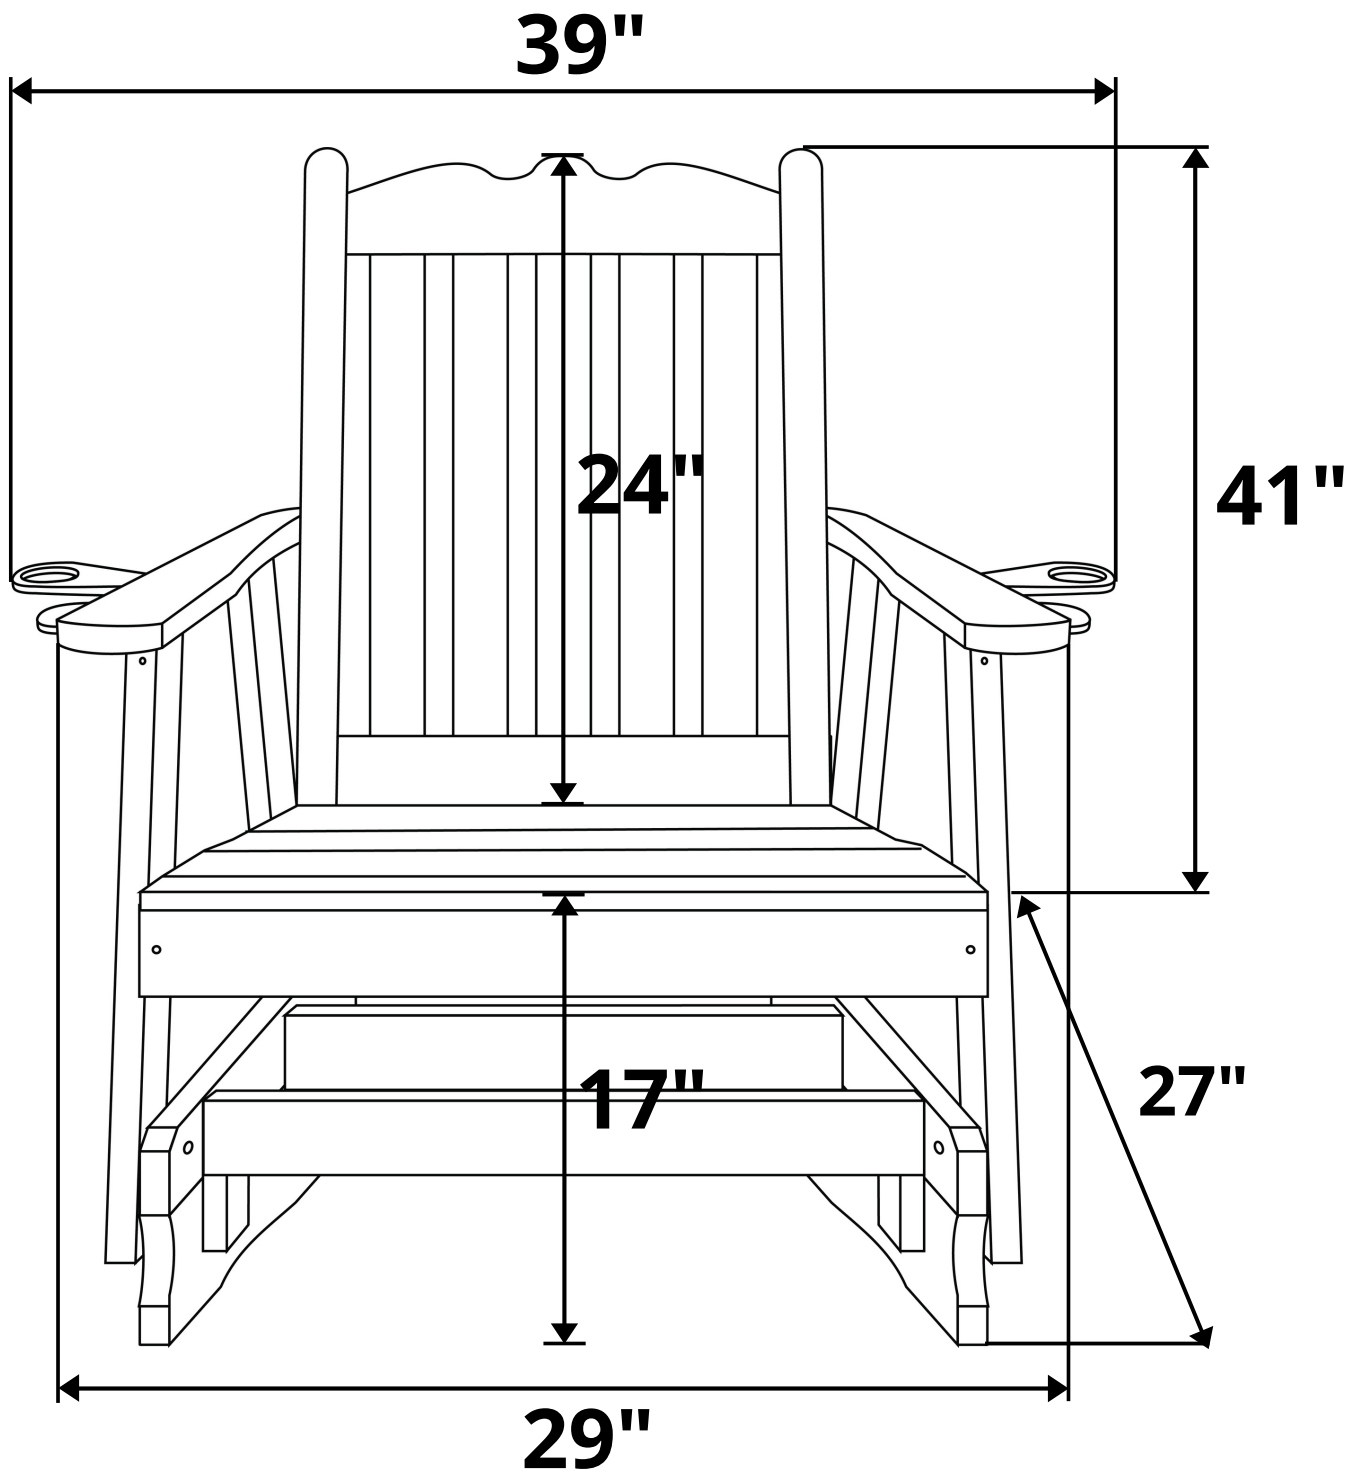

# A&L Furniture Co. Royal English Recycled Plastic Glider Chair

Length Option: 2 Foot

**Recommended Seat Cushion Size: 22x17 in.**

**Product Weight: 55 lbs**

**Weight Capacity: 300 lbs**