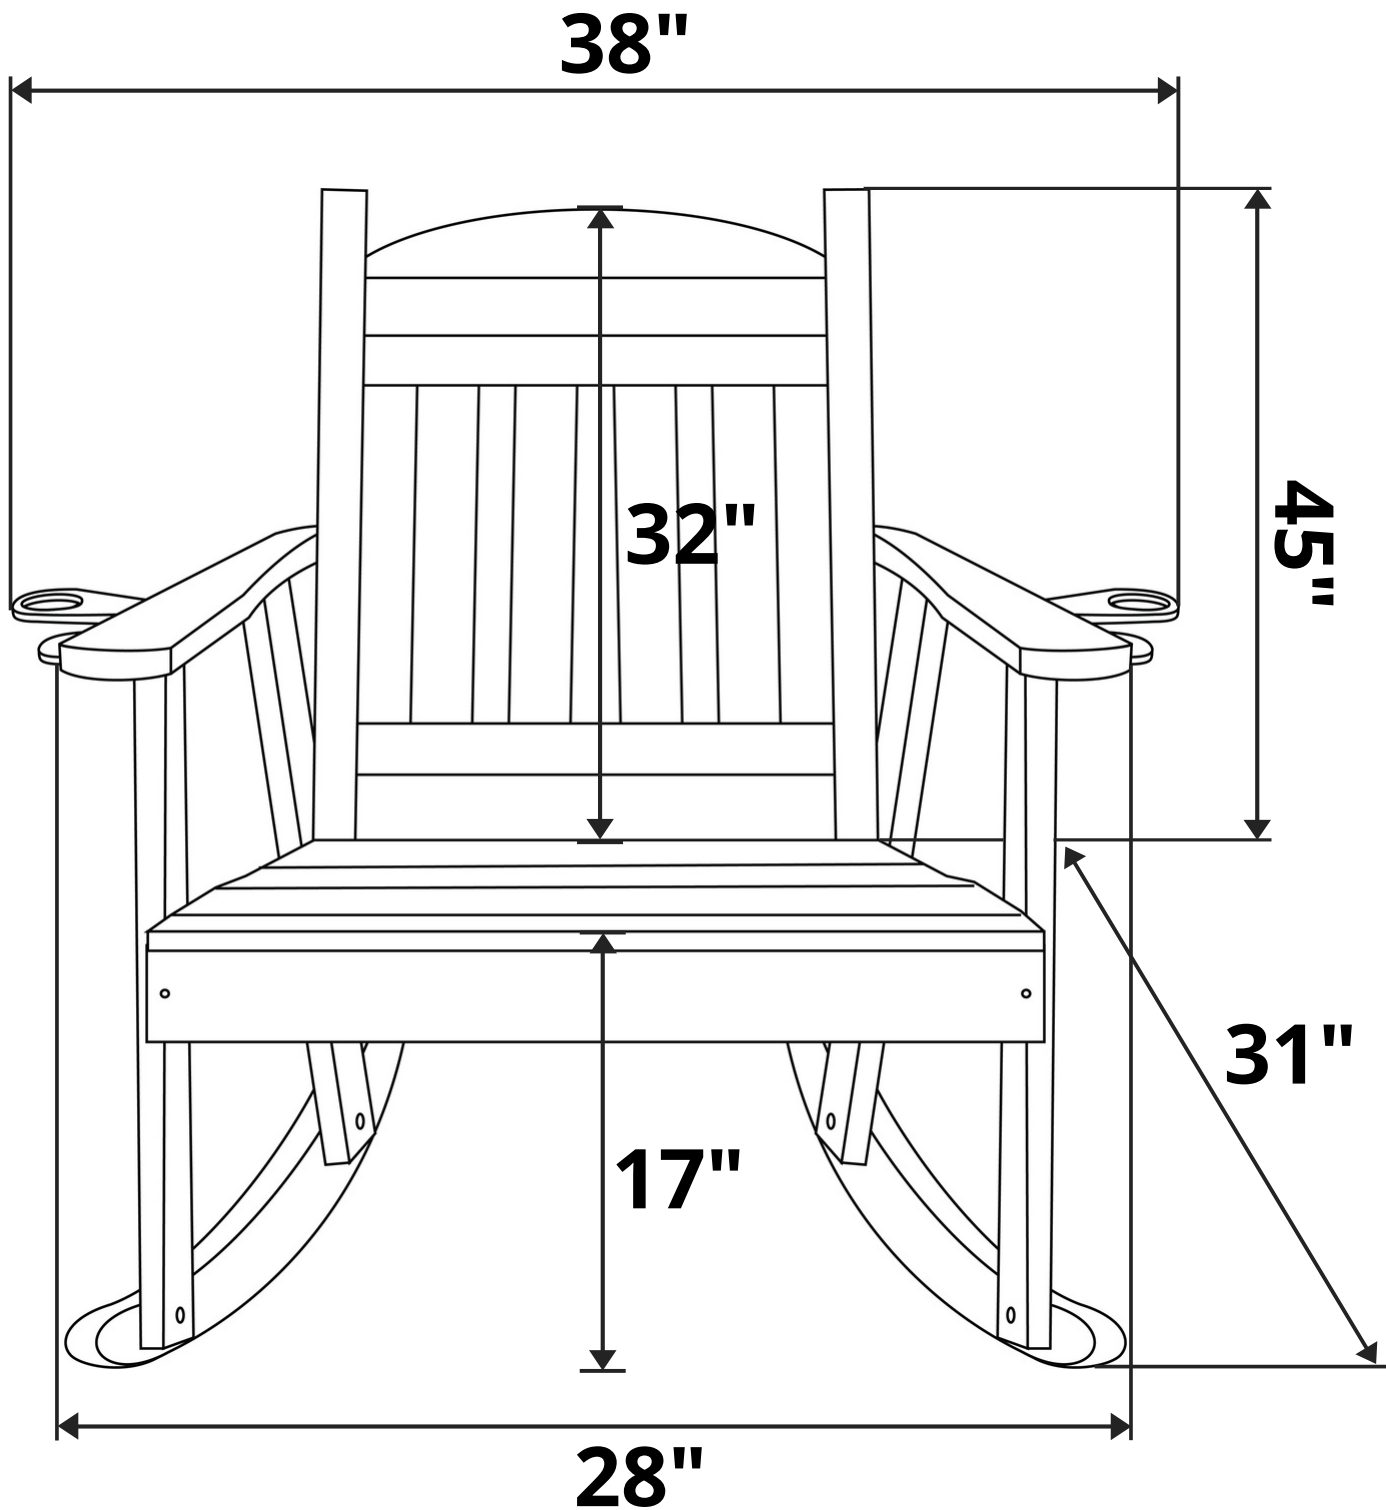

# A&L Furniture Co. Classic Red Cedar Porch Rocker

Length Option: 2 Foot

**Recommended Seat Cushion Size: 21x19 in.**

**Product Weight: 22 lbs**

**Weight Capacity: 350 lbs**