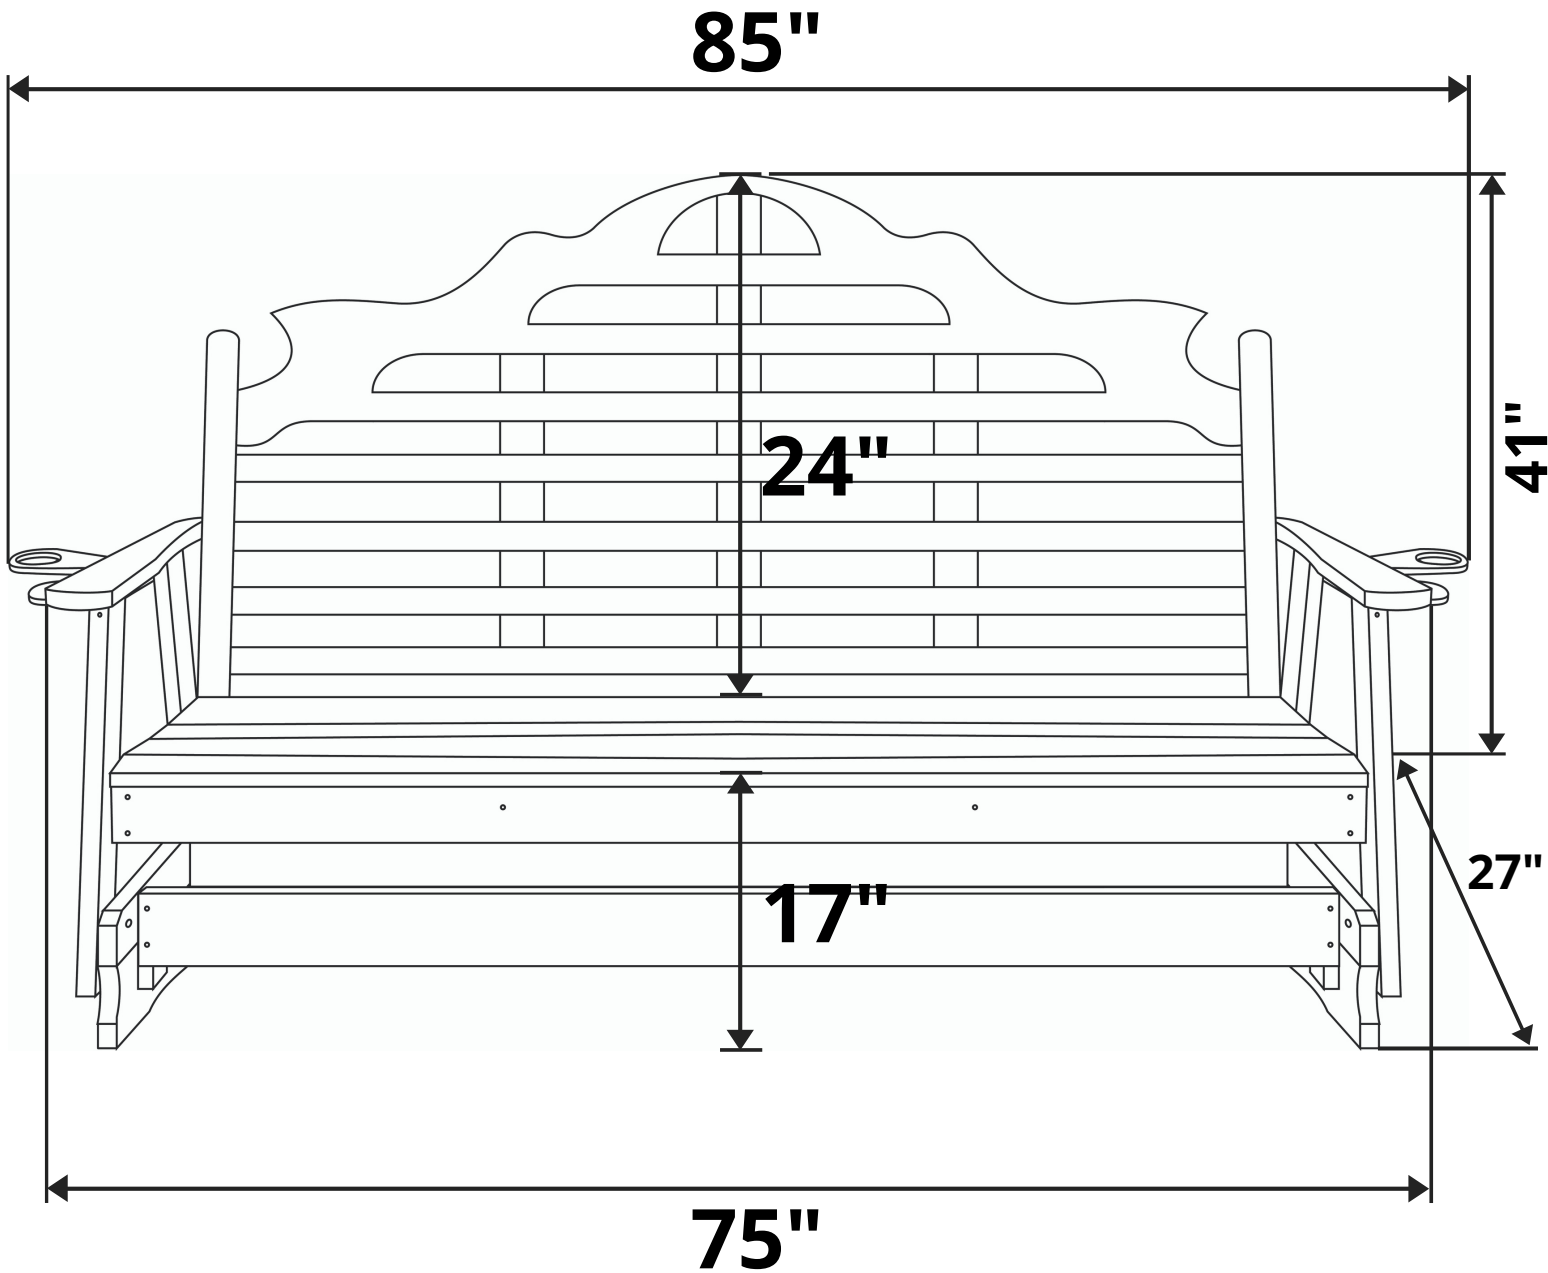

**A&L Furniture Co. Marlboro Red Cedar Porch Glider**  
**Length Option: 6 Foot**

**Recommended Seat Cushion Size: 68x17 in.**  
**Product Weight: 80 lbs**  
**Weight Capacity: 500 lbs**