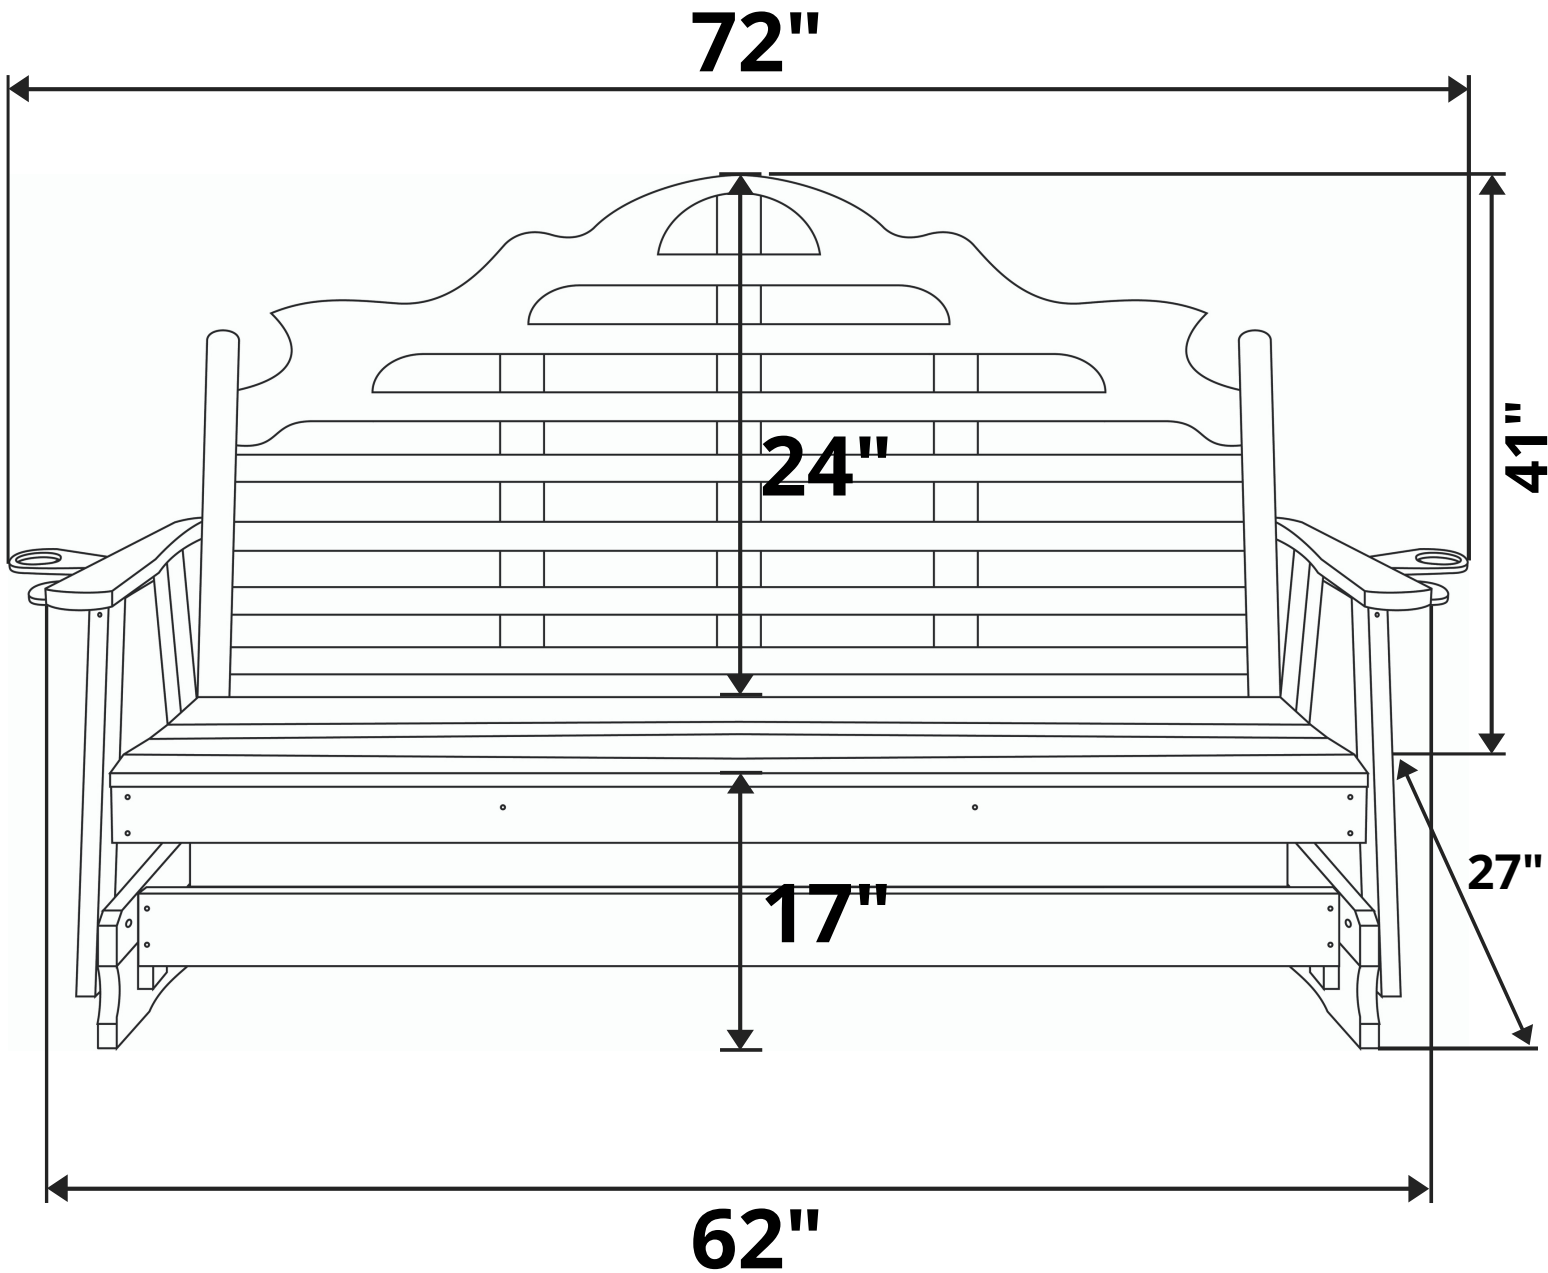

A&L Furniture Co. Marlboro Red Cedar Porch Glider
Length Option: 5 Foot

Recommended Seat Cushion Size: 55x17 in.
Product Weight: 70 lbs
Weight Capacity: 500 lbs