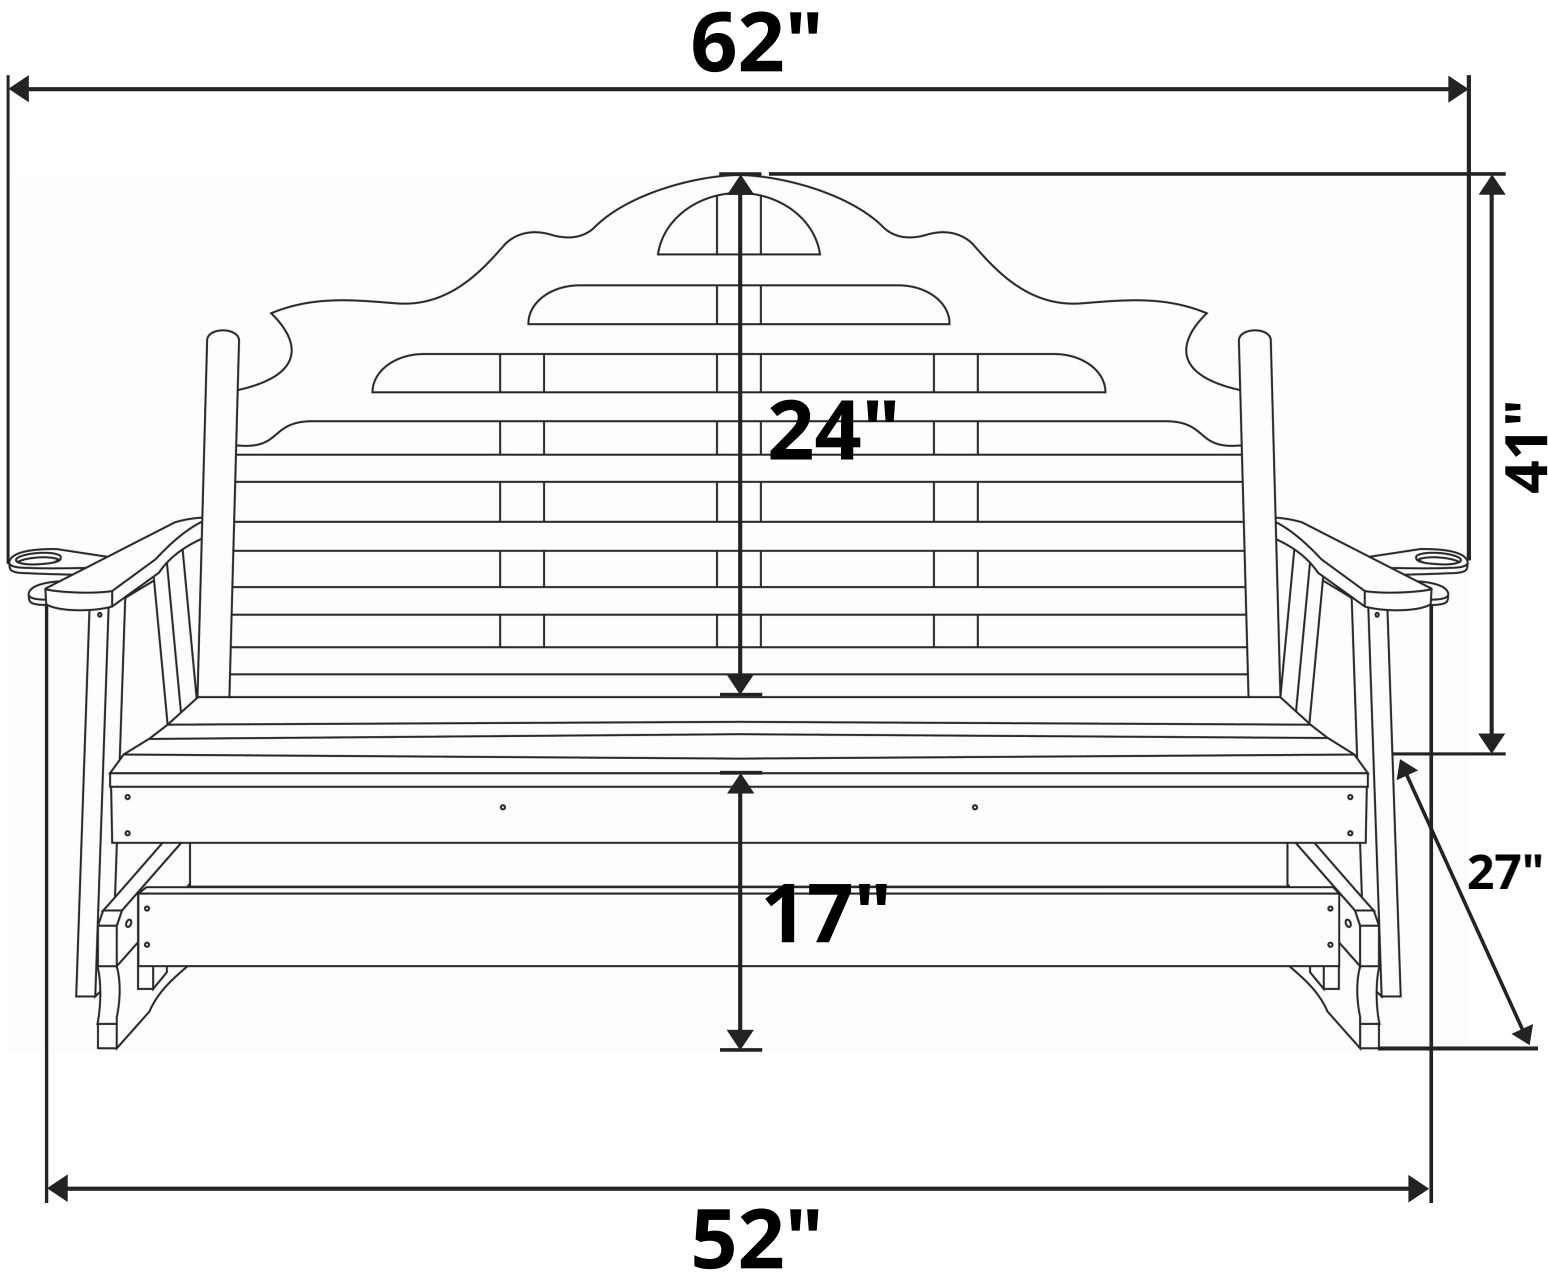

A&L Furniture Co. Marlboro Red Cedar Porch Glider
Length Option: 4 Foot

Recommended Seat Cushion Size: 45x17 in.
Product Weight: 60 lbs
Weight Capacity: 500 lbs