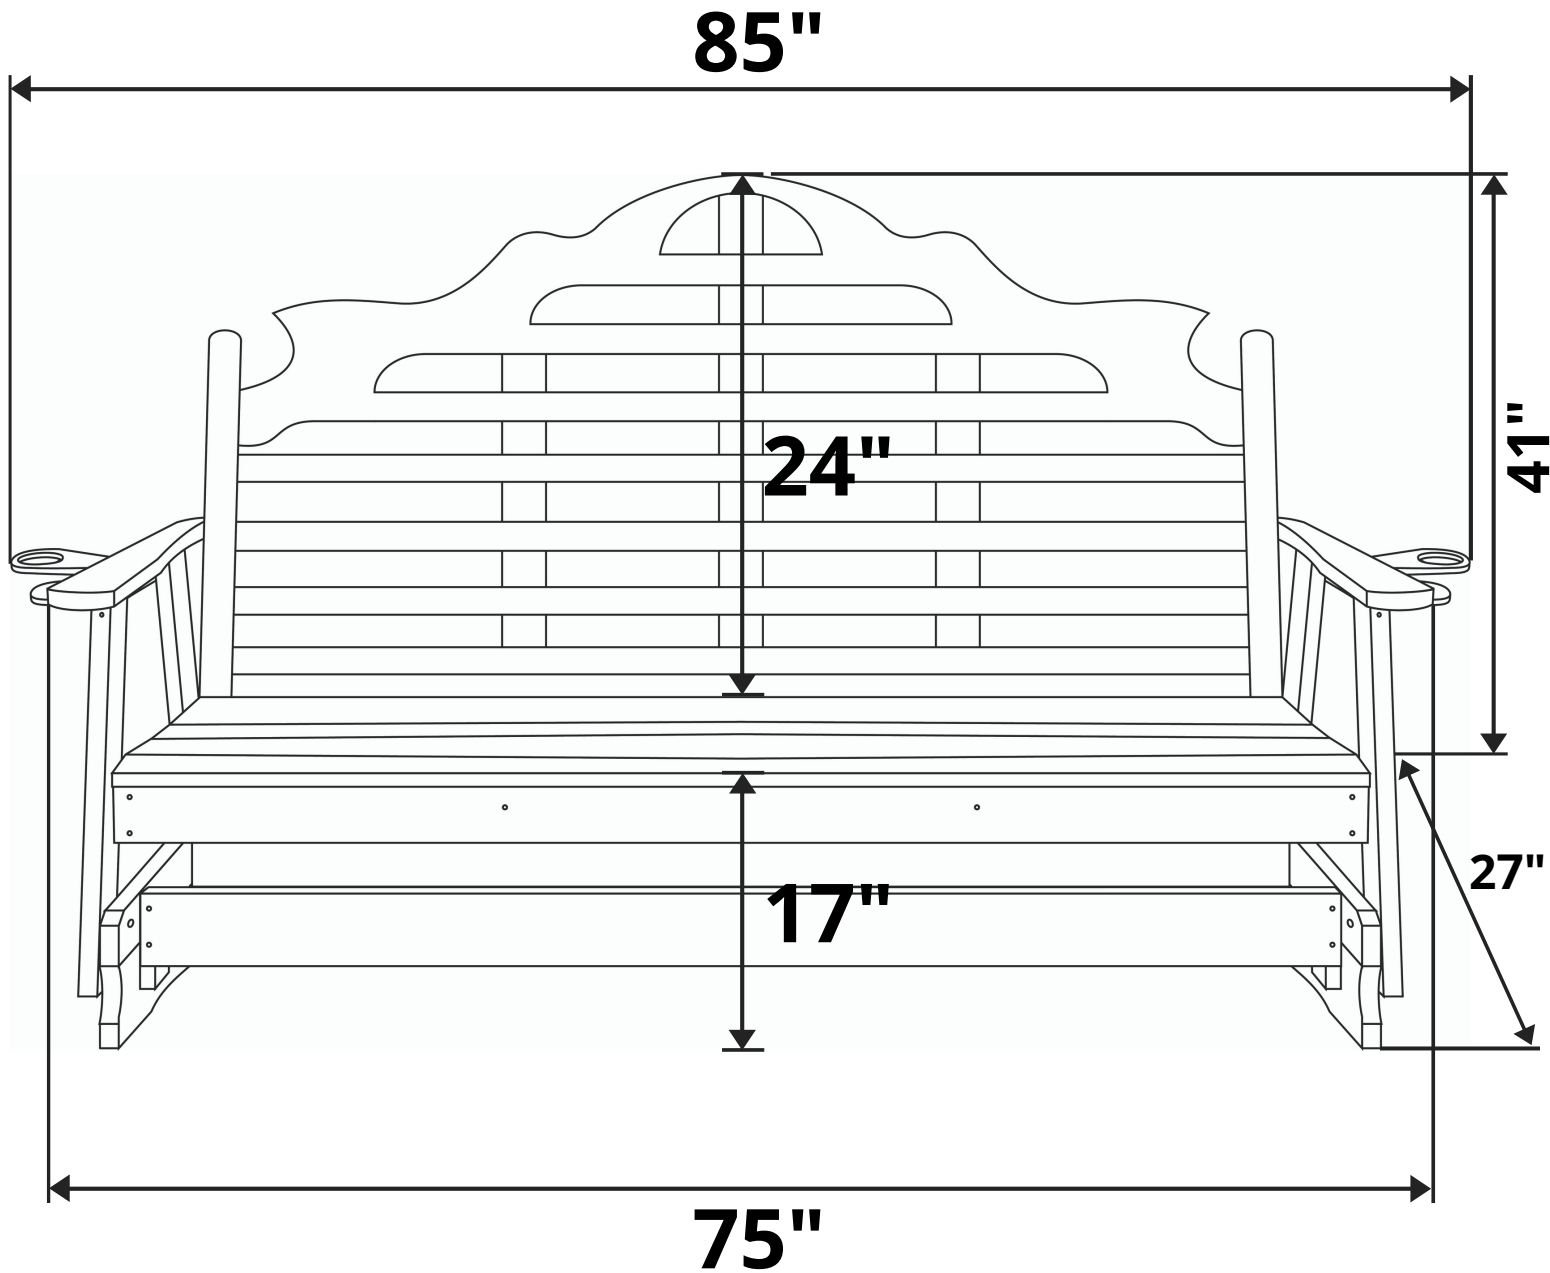

# A&L Furniture Co. Marlboro Porch Glider

Length Option: 6 Foot

**Recommended Seat Cushion Size: 68x17 in.**

**Product Weight: 105 lbs**

**Weight Capacity: 500 lbs**