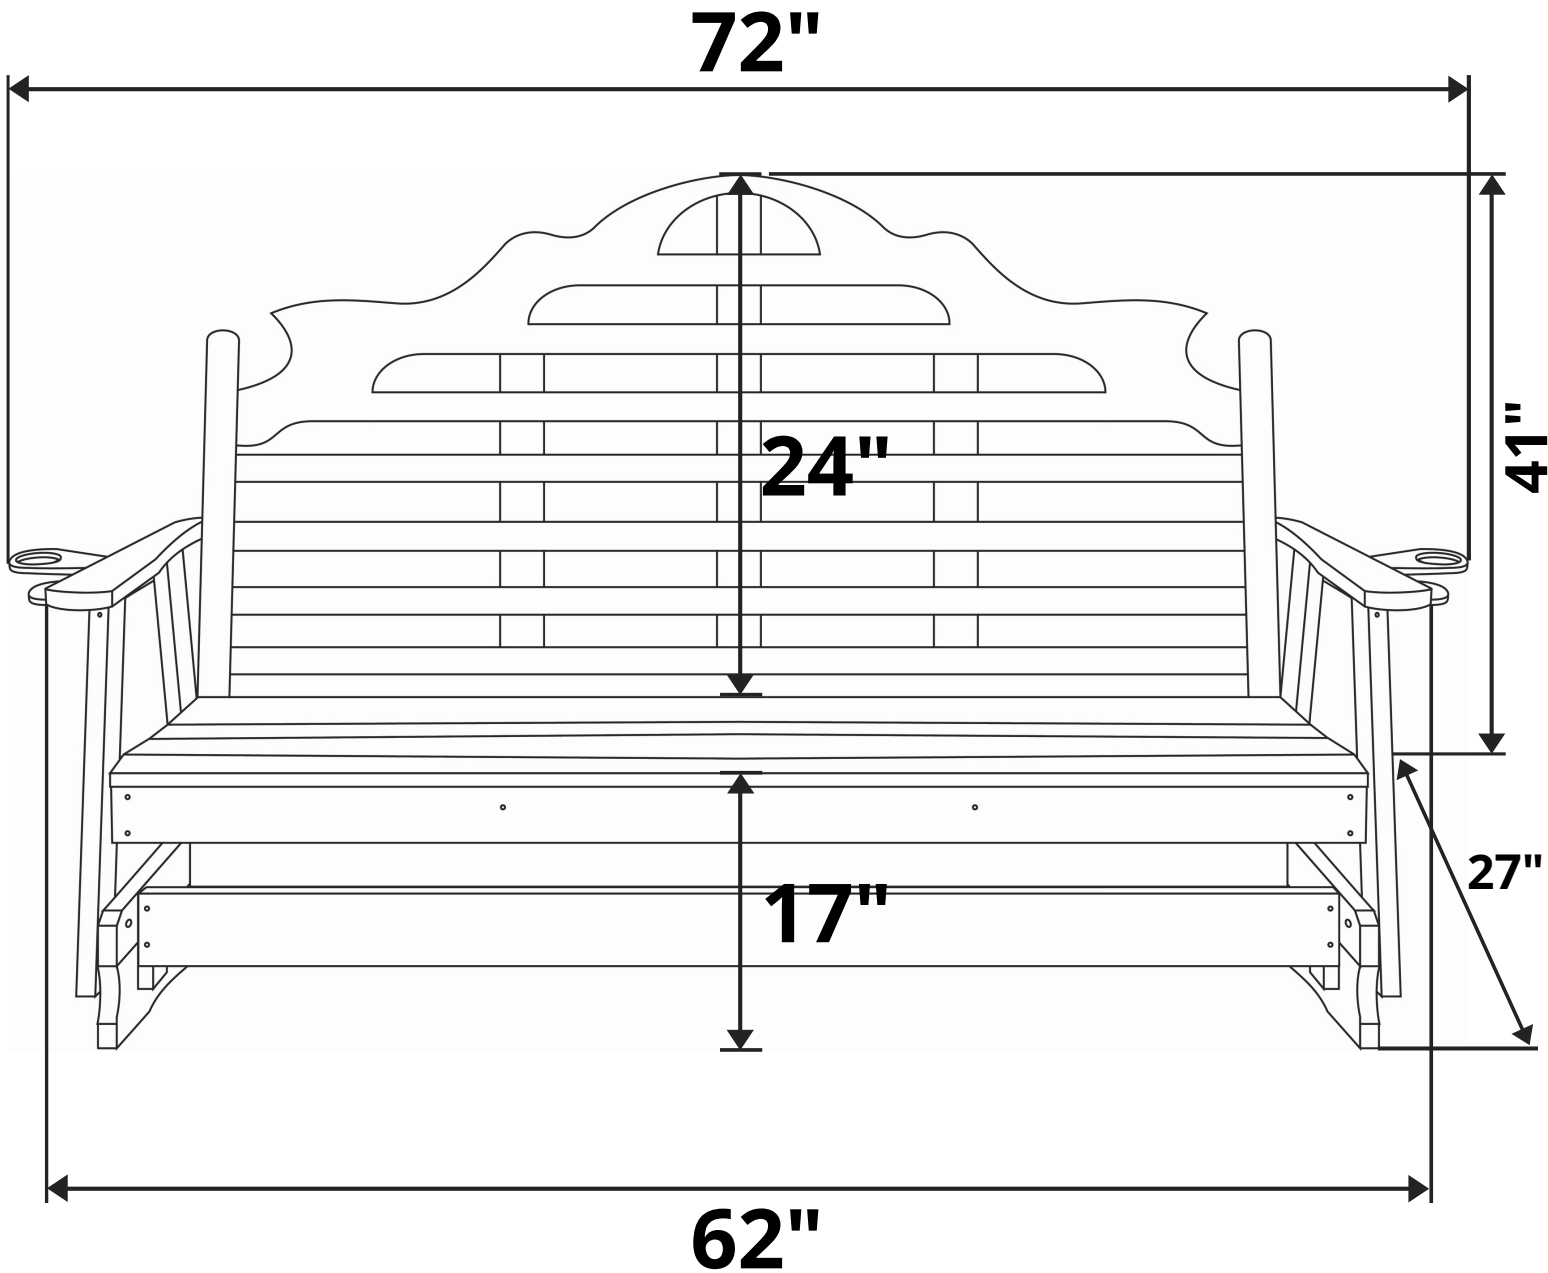

A&L Furniture Co. Marlboro Porch Glider

Length Option: 5 Foot

Recommended Seat Cushion Size: 55x17 in.

Product Weight: 94 lbs

Weight Capacity: 500 lbs