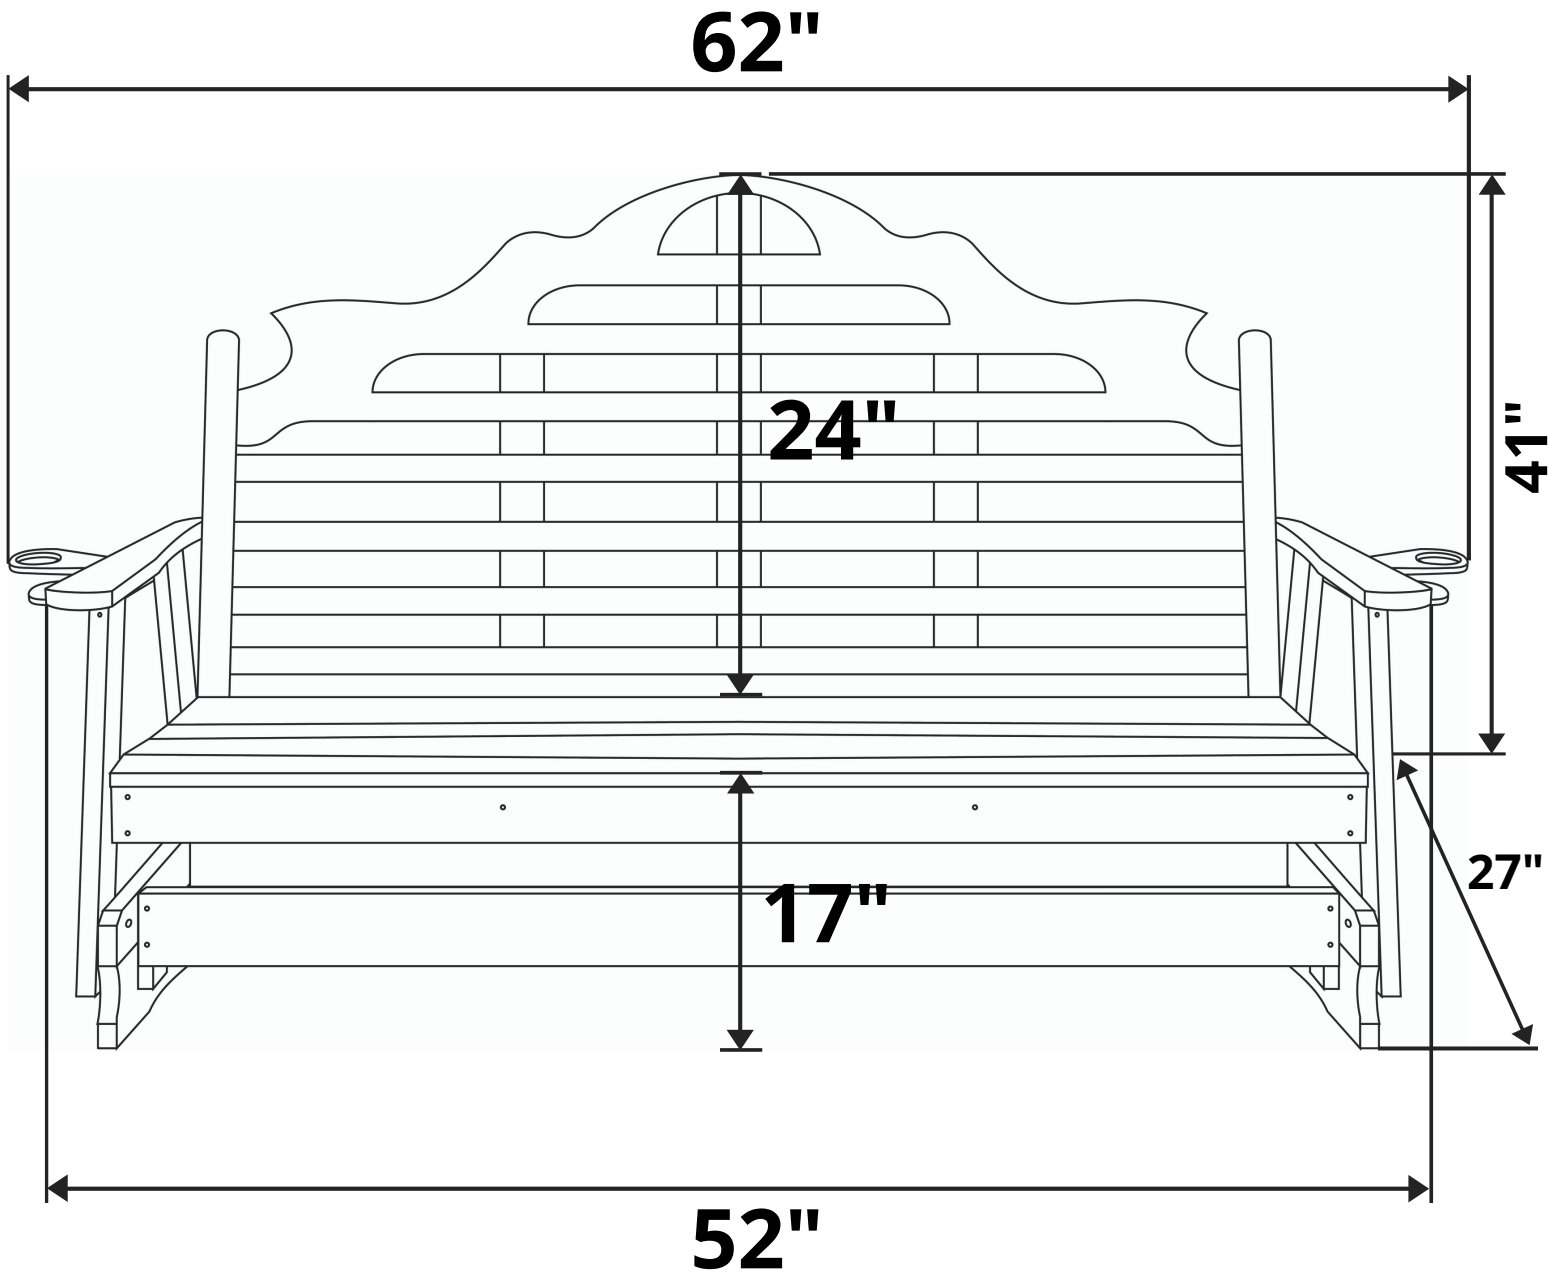

# A&L Furniture Co. Marlboro Porch Glider

Length Option: 4 Foot

**Recommended Seat Cushion Size: 45x17 in.**

**Product Weight: 85 lbs**

**Weight Capacity: 500 lbs**