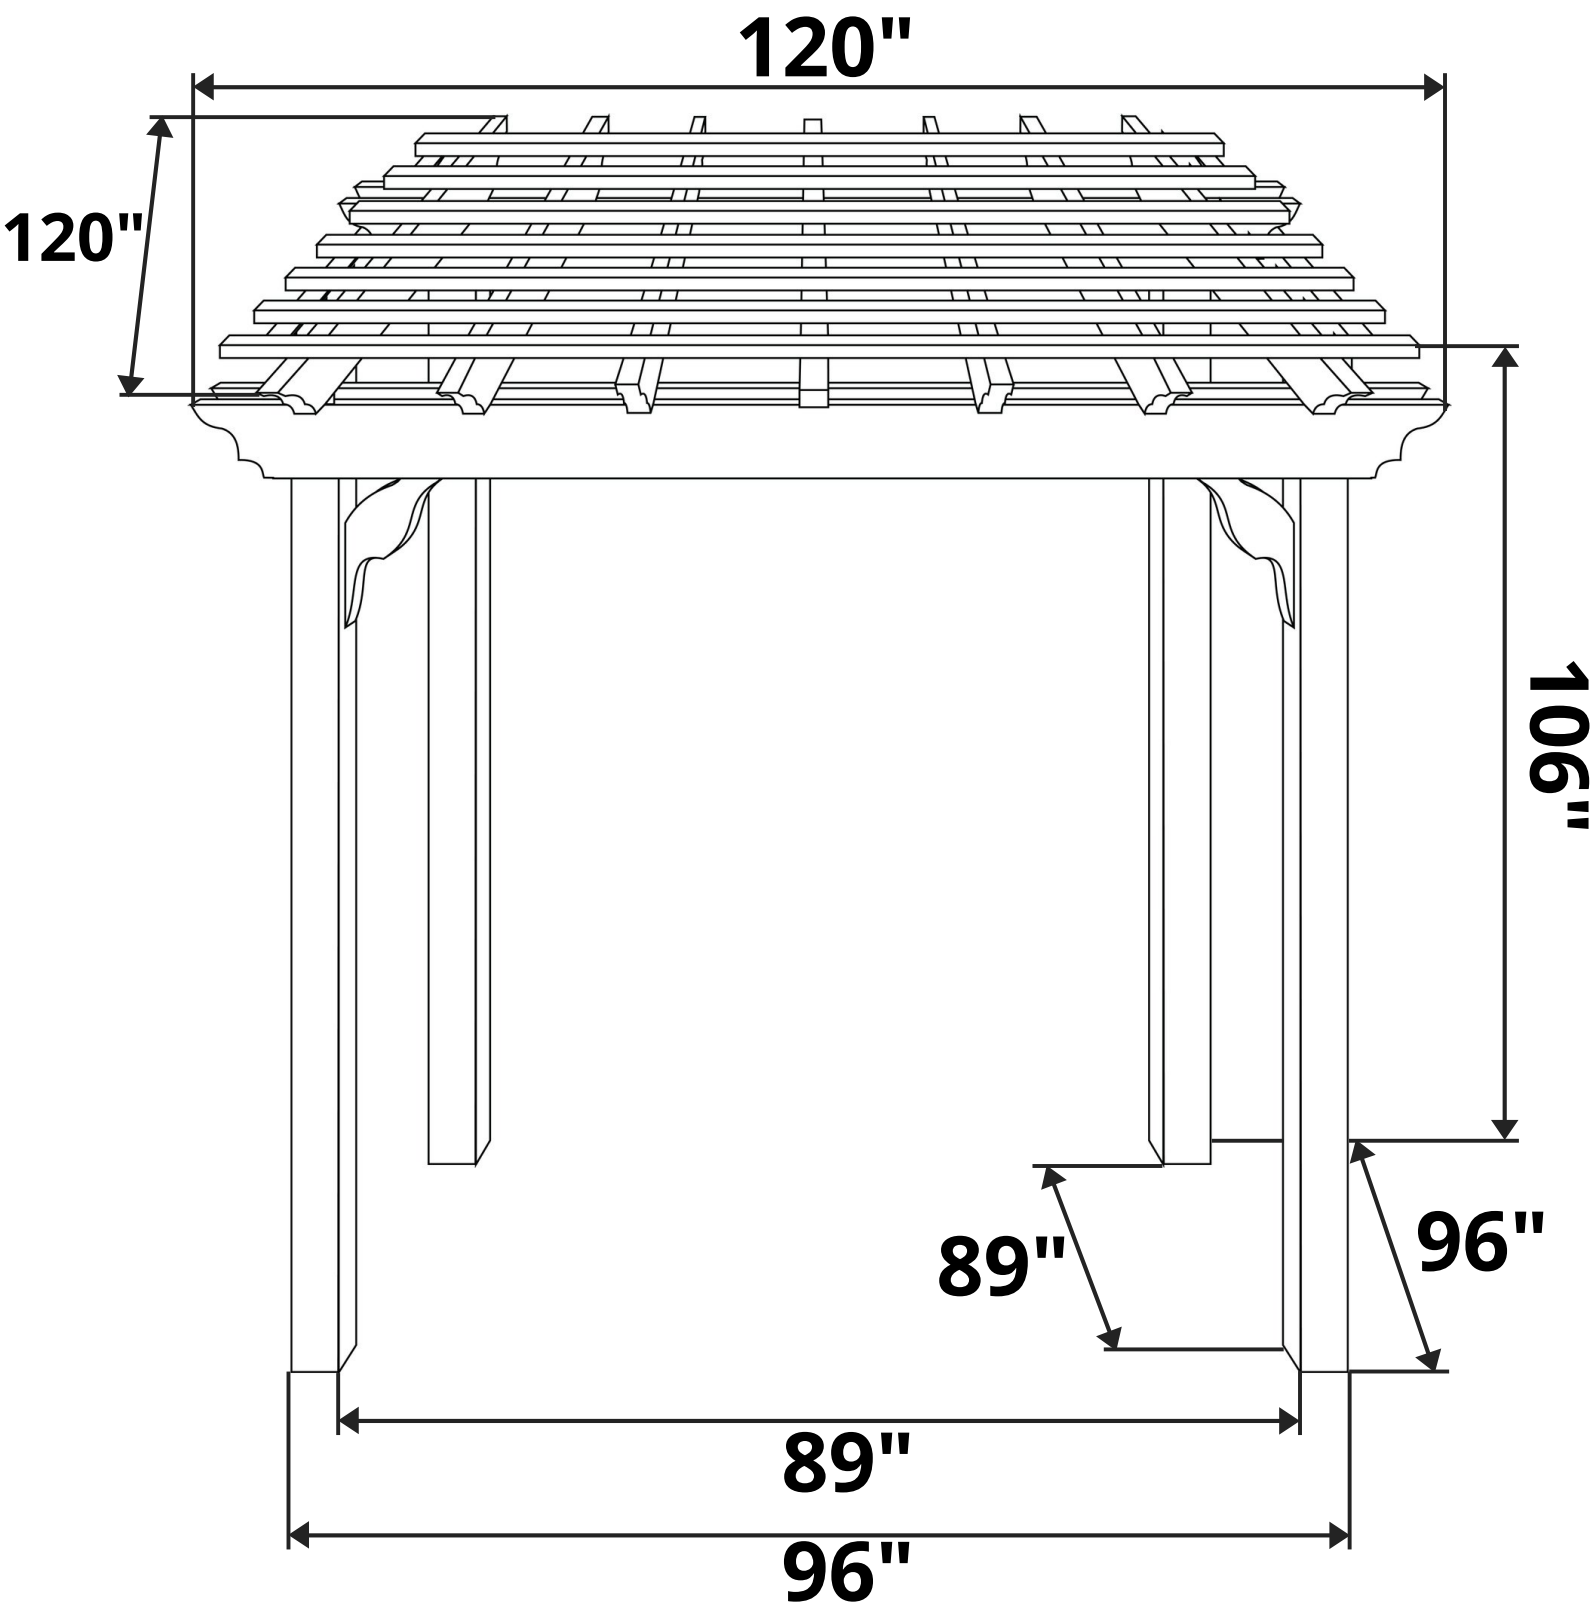

# A&L Furniture Co. Cedar Pergola Swing Bed Stand

Size: 8x8

Accommodates Up to 85 in. Swing

Product Weight: 300 lbs

Weight Capacity: 800 lbs