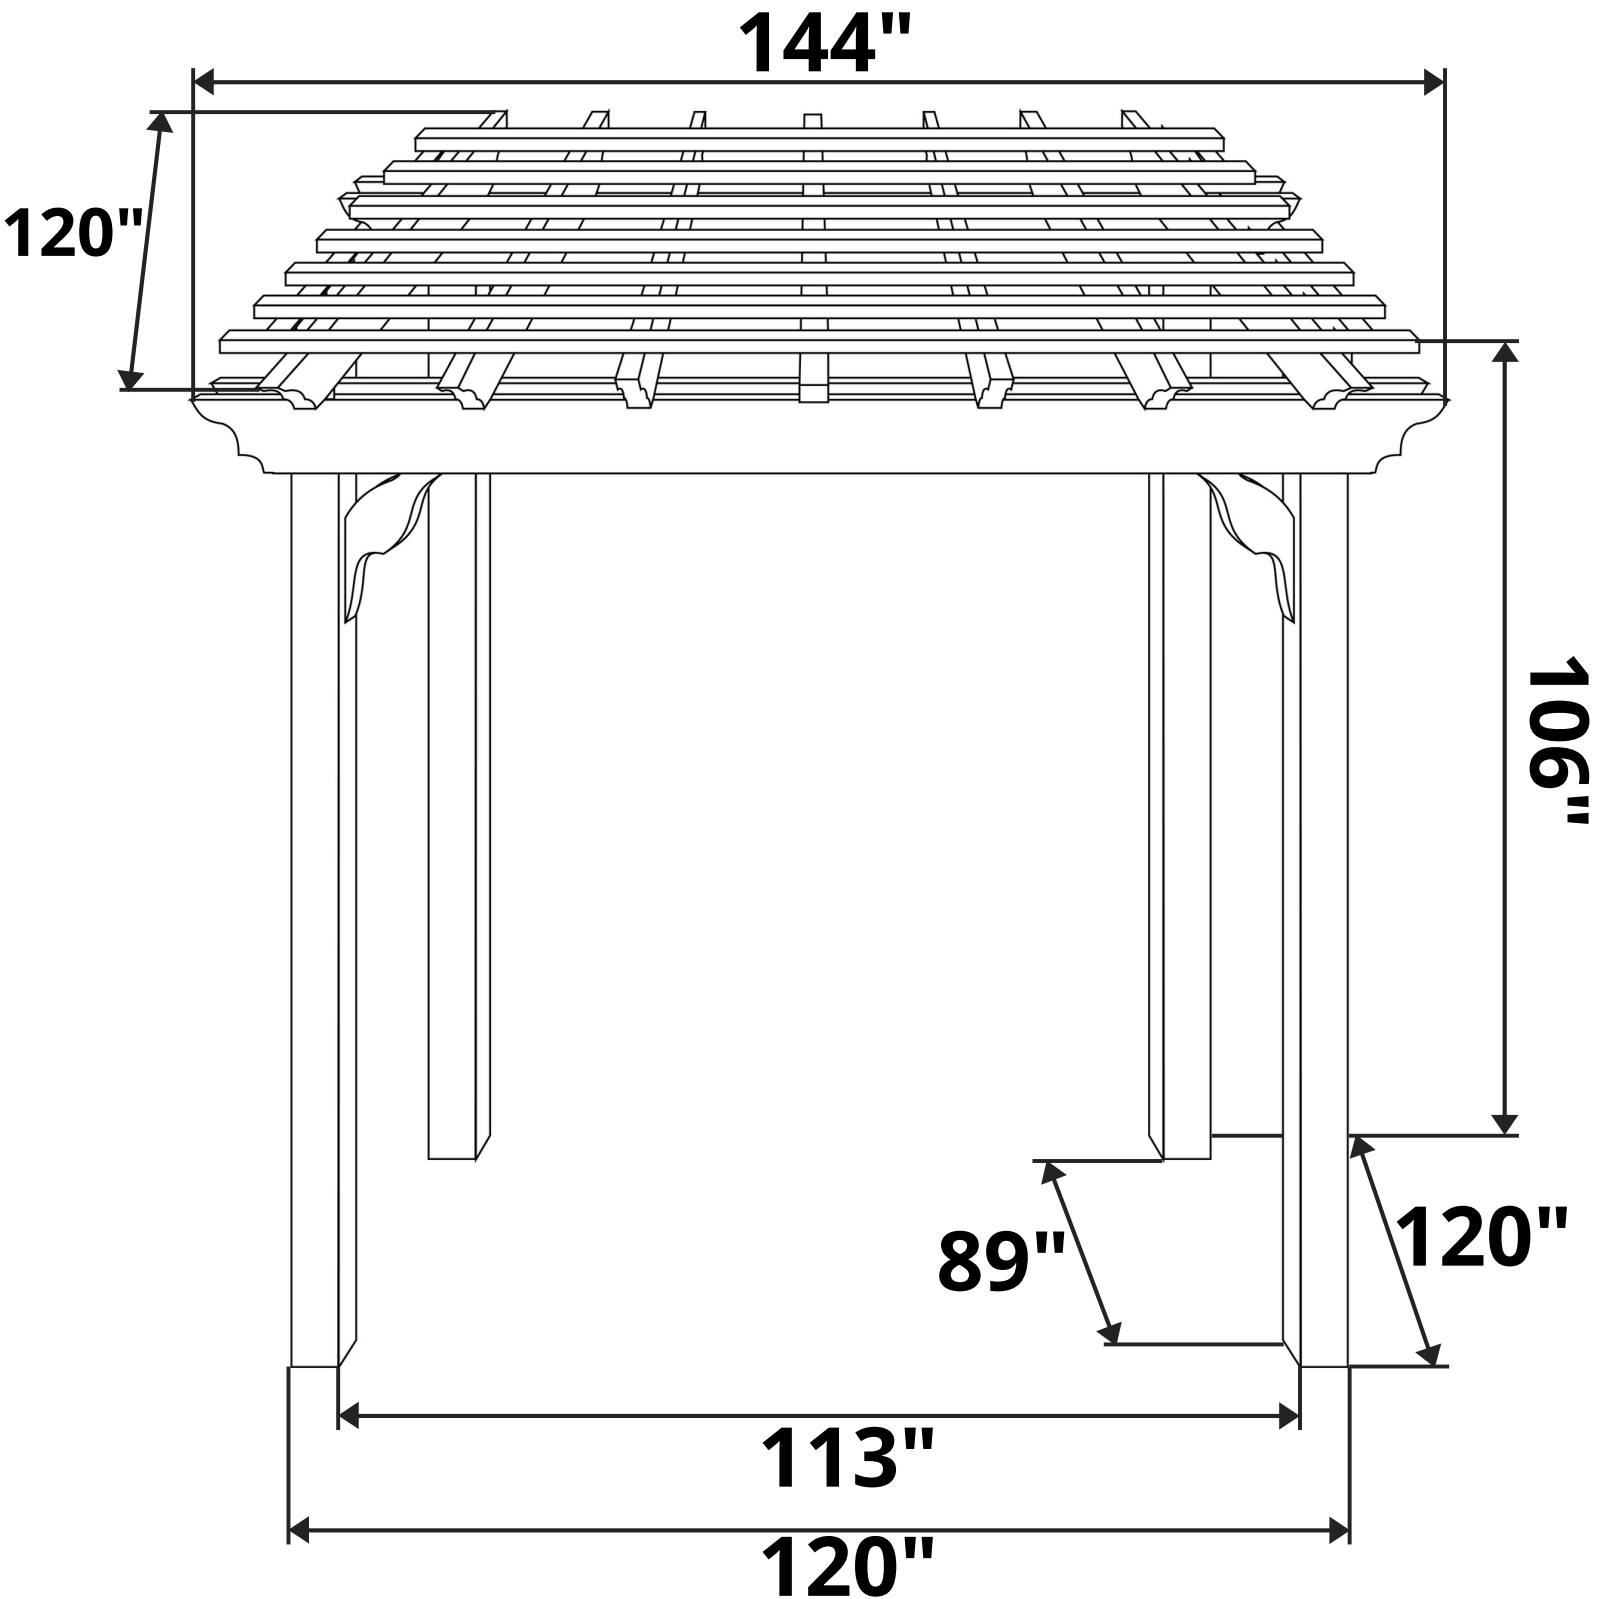

# A&L Furniture Co. Cedar Pergola Swing Bed Stand

Size: 8x10

Accommodates Up to 96 in. Swing

Product Weight: 350 lbs

Weight Capacity: 800 lbs