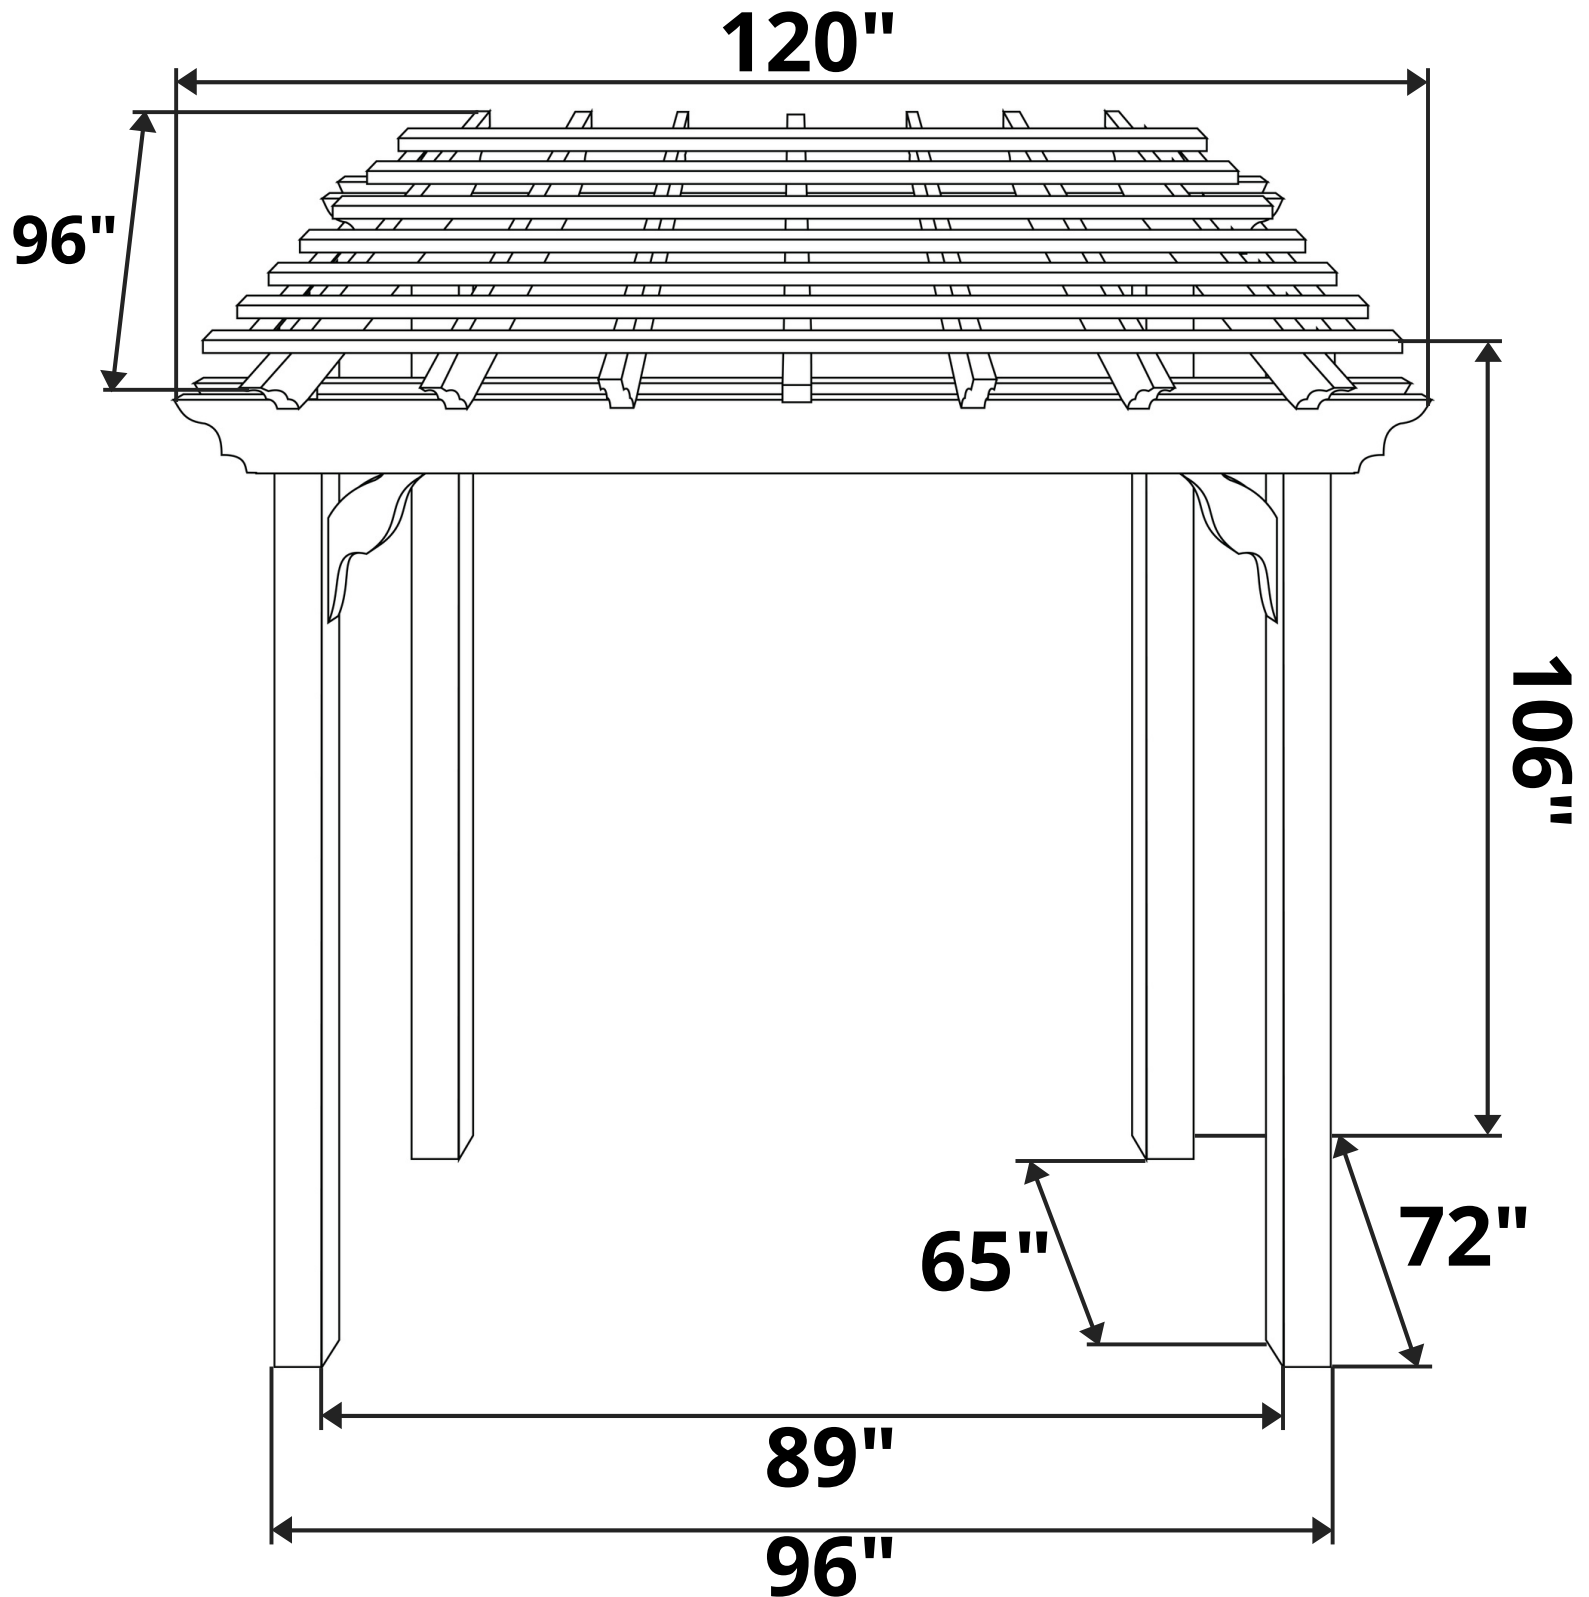

# A&L Furniture Co. Cedar Pergola Swing Bed Stand

Size: 6x8

Accommodates Up to 85 in. Swing

Product Weight: 275 lbs

Weight Capacity: 800 lbs