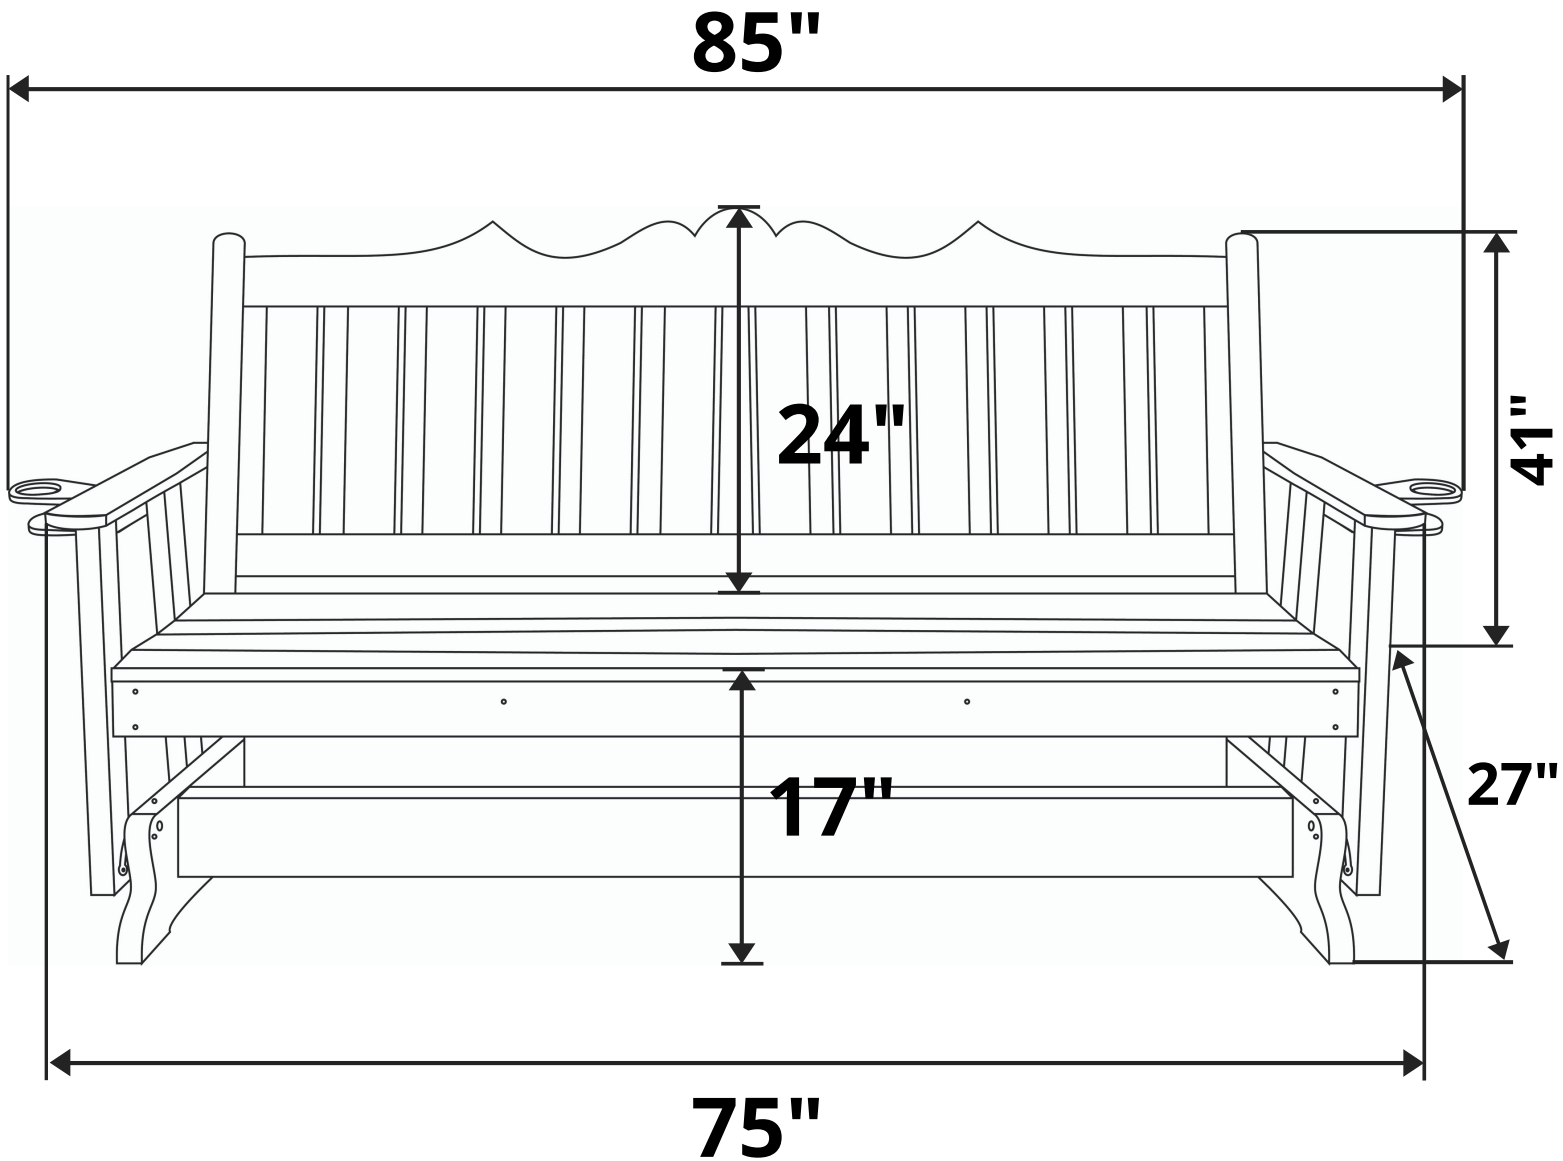

A&L Furniture Co. Royal English Red Cedar Porch Glider

Length Option: 6 Foot

Recommended Seat Cushion Size: 68x17 in.

Product Weight: 80 lbs

Weight Capacity: 500 lbs