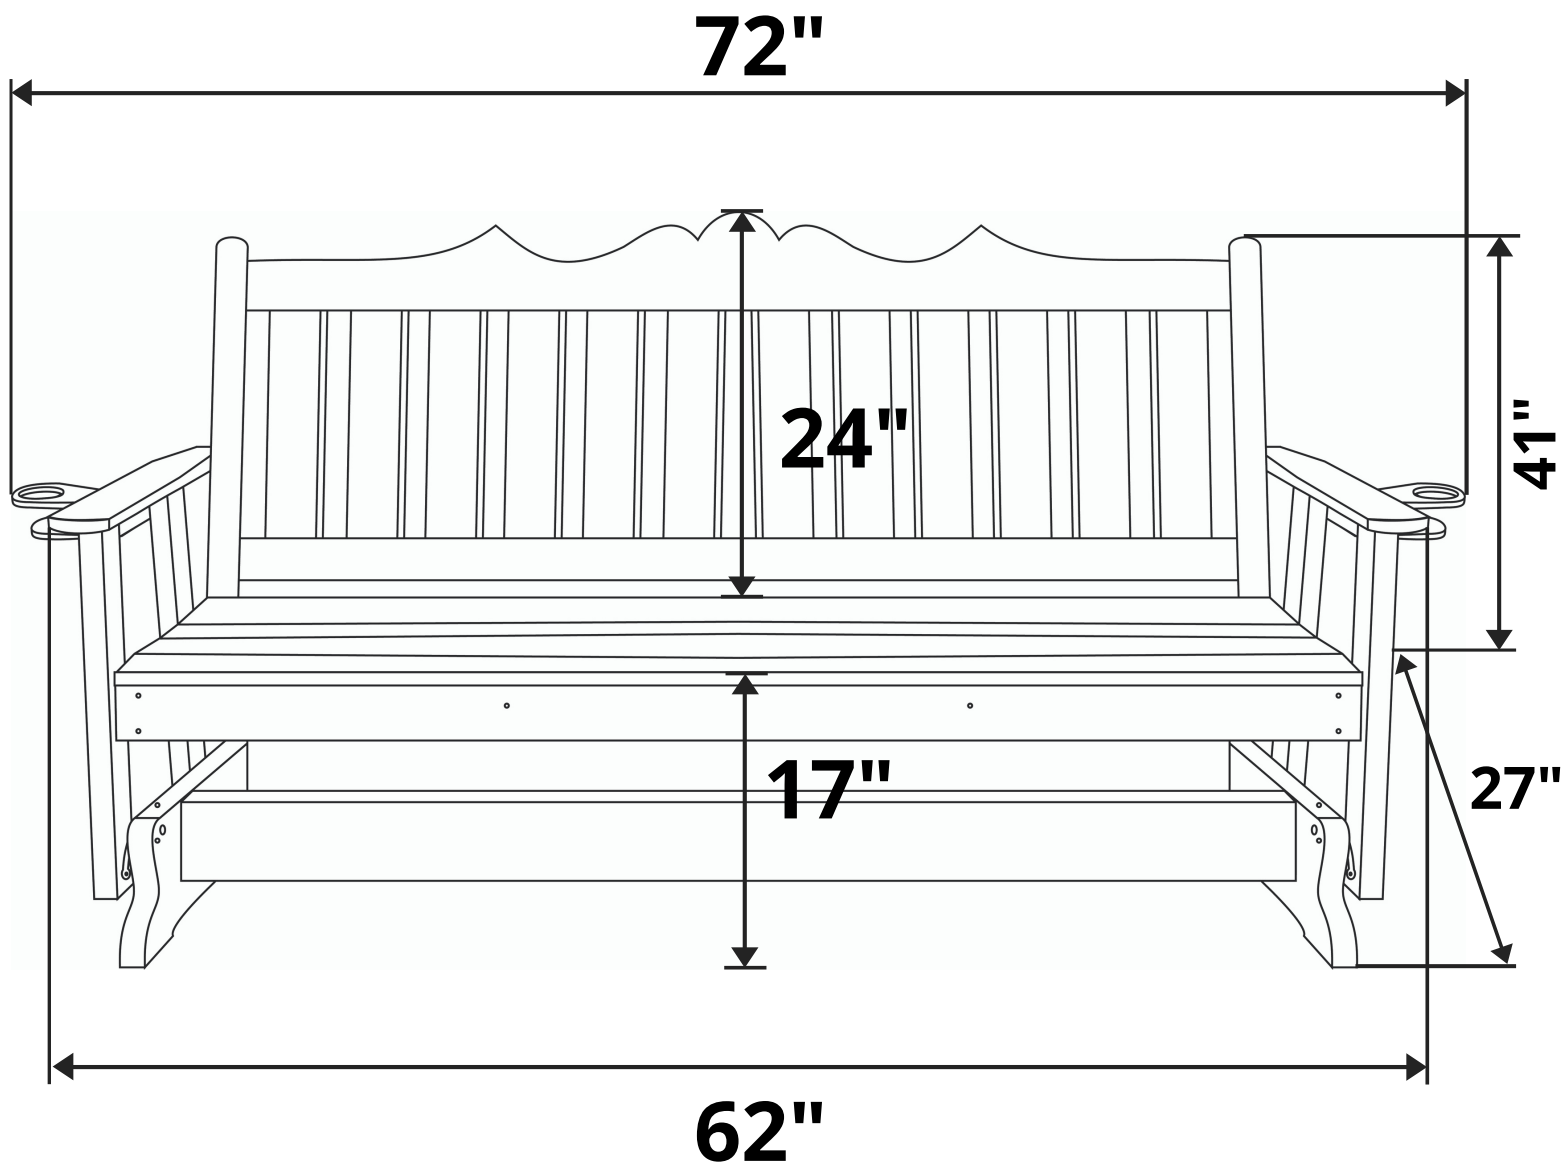

A&L Furniture Co. Royal English Red Cedar Porch Glider

Length Option: 5 Foot

Recommended Seat Cushion Size: 55x17 in.

Product Weight: 70 lbs

Weight Capacity: 500 lbs