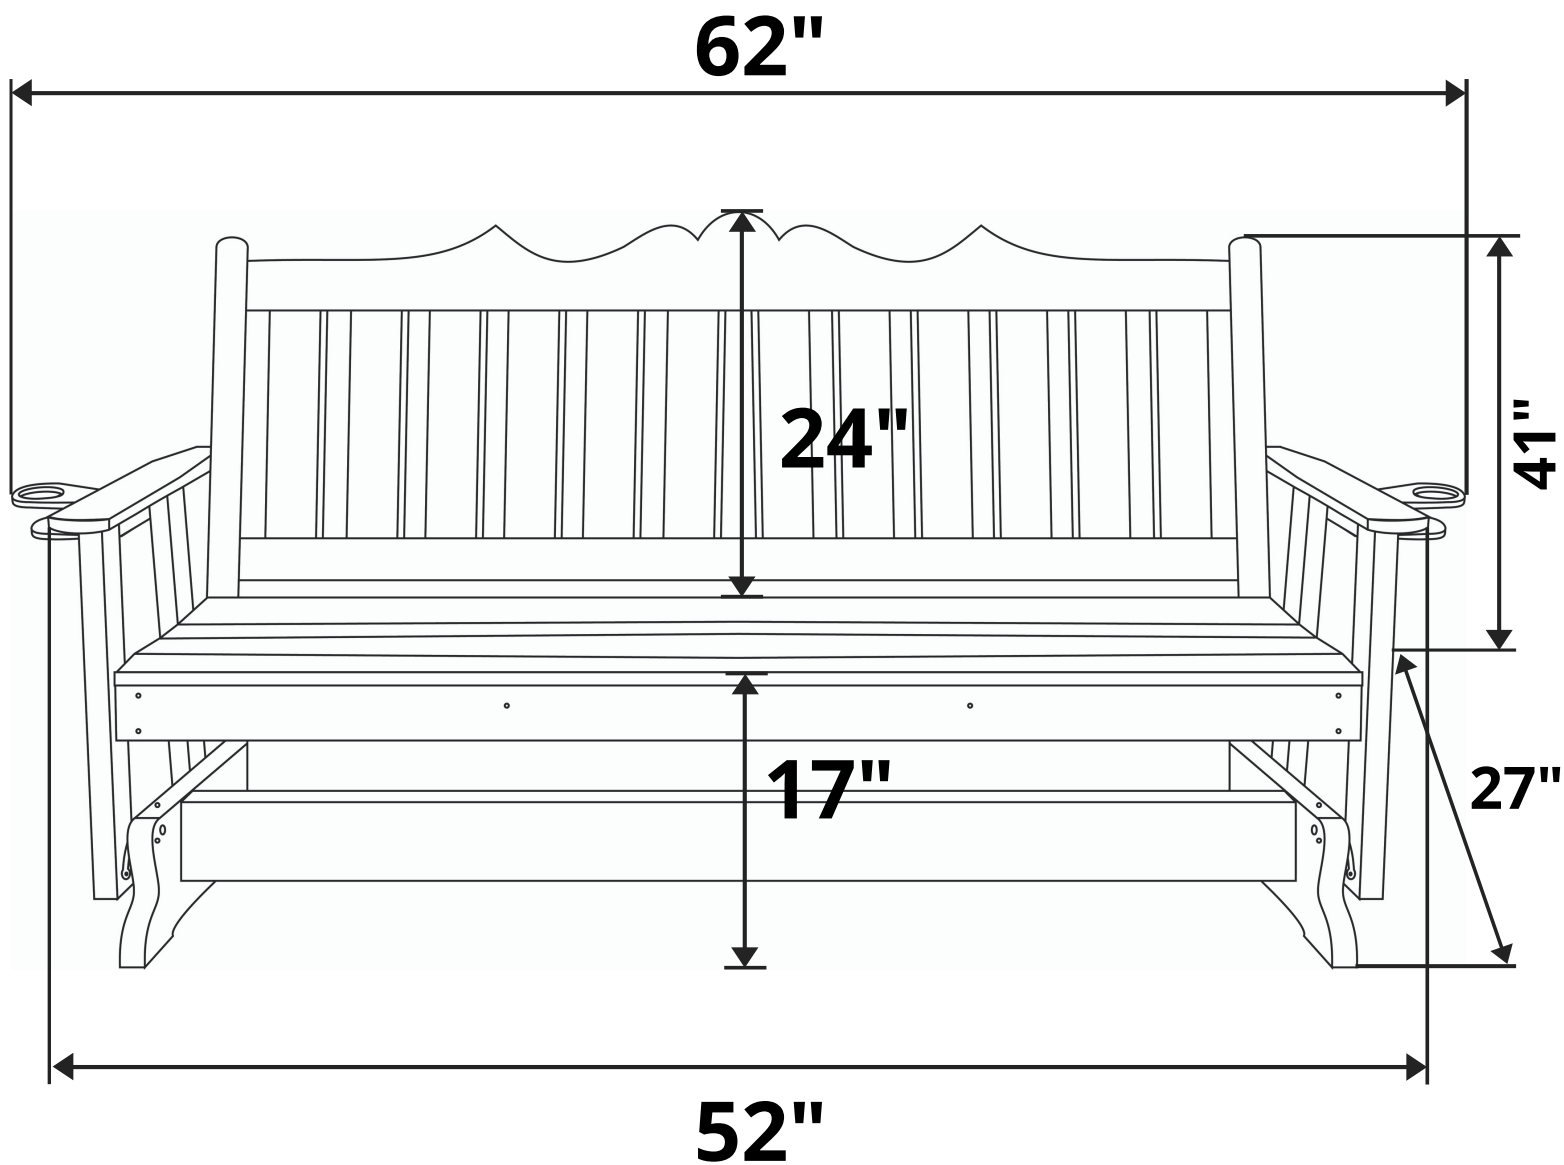

# A&L Furniture Co. Royal English Red Cedar Porch Glider

Length Option: 4 Foot

**Recommended Seat Cushion Size: 45x17 in.**

**Product Weight: 60 lbs**

**Weight Capacity: 500 lbs**