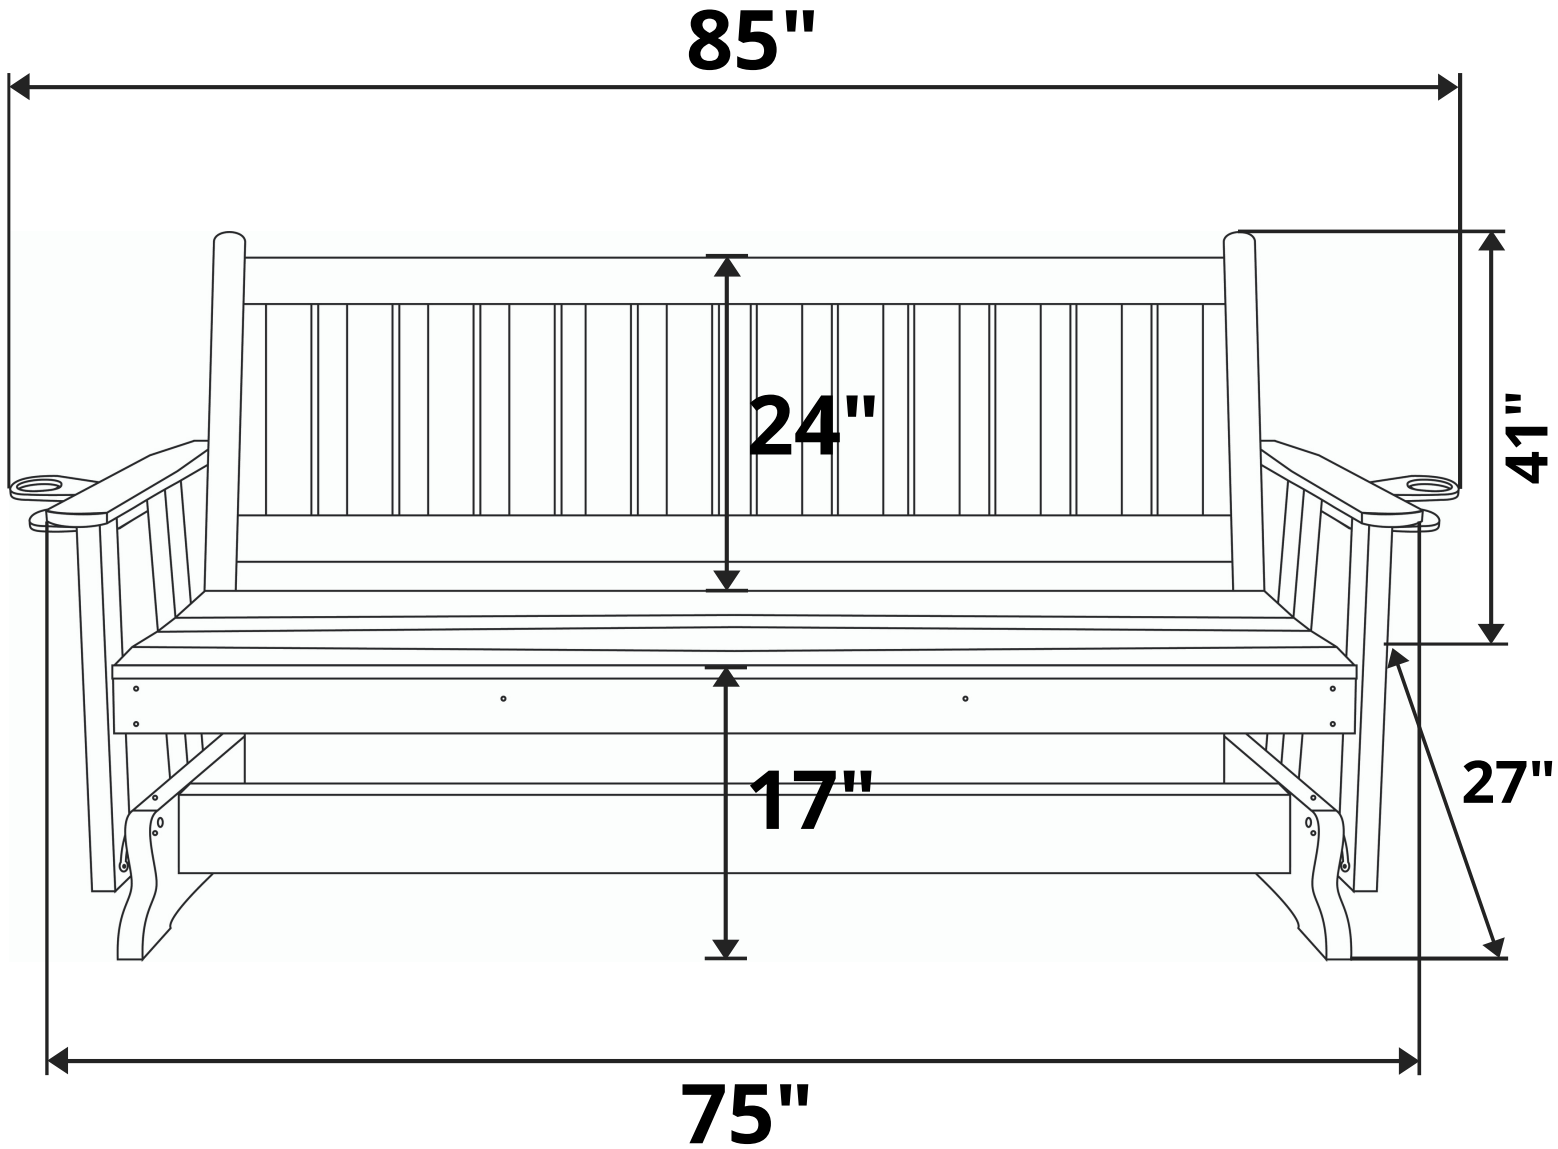

A&L Furniture Co. Traditional English Red Cedar Porch Glider

Length Option: 6 Foot

Recommended Seat Cushion Size: 68x17 in.

Product Weight: 80 lbs

Weight Capacity: 500 lbs