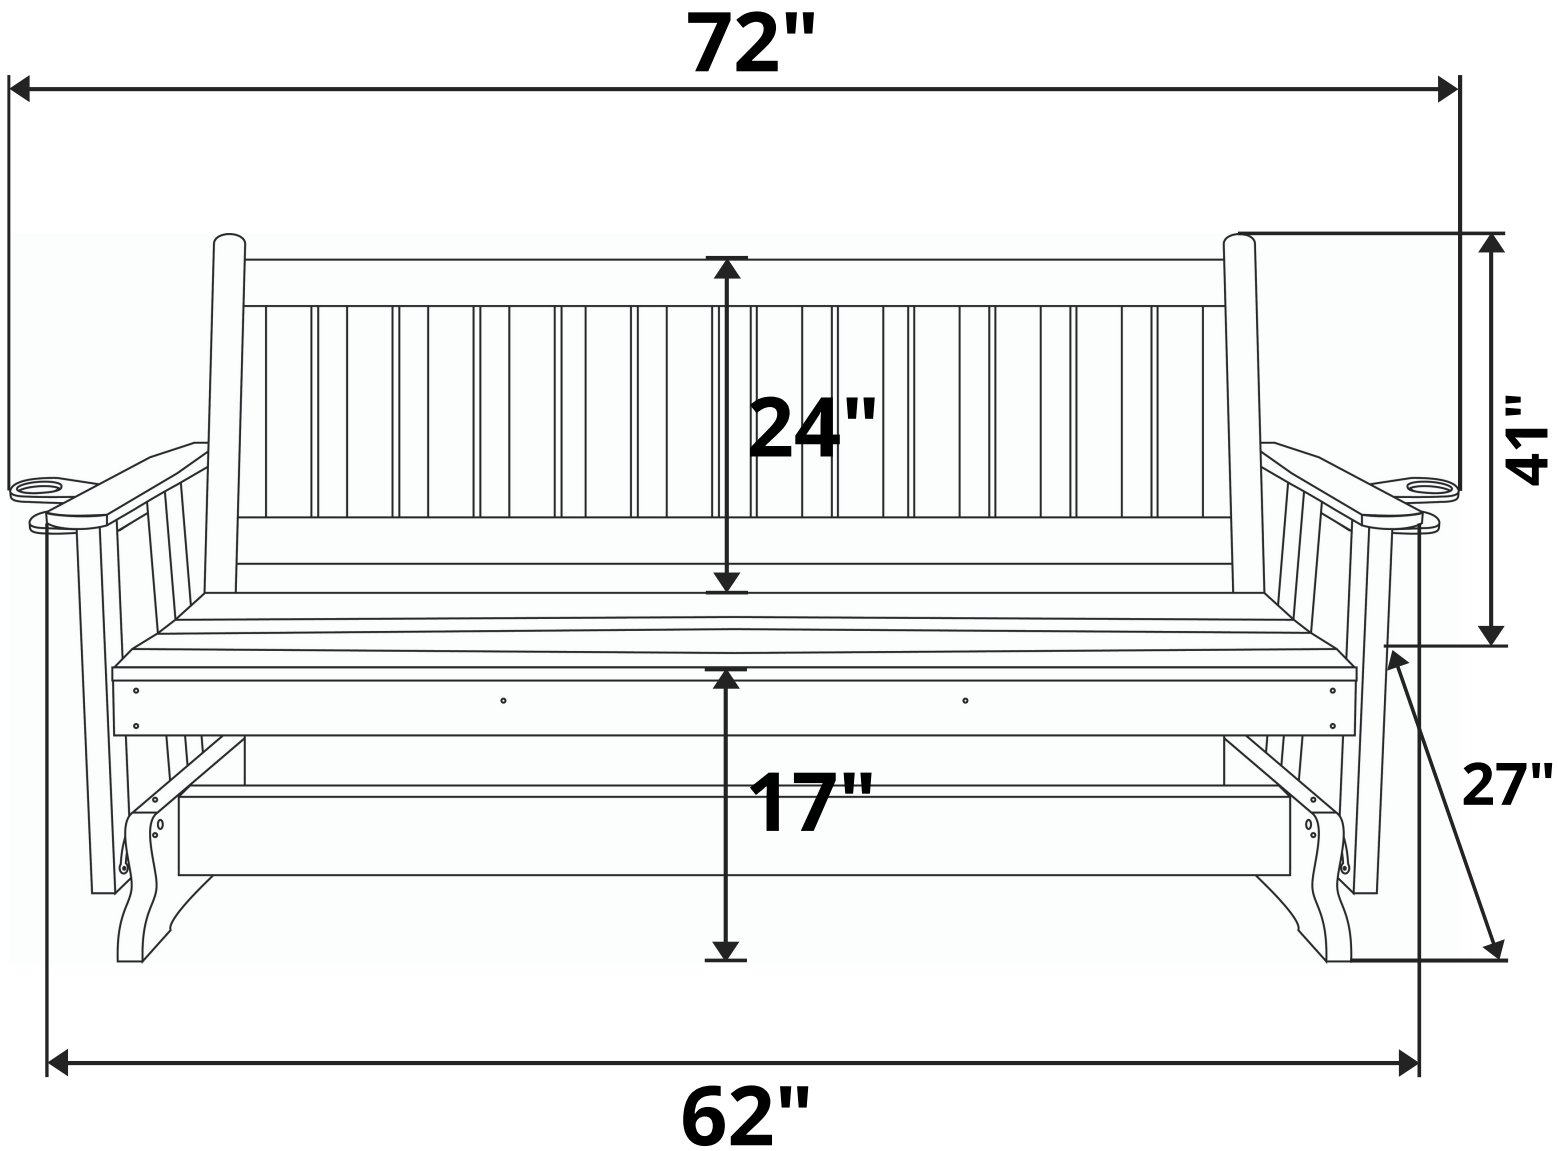

A&L Furniture Co. Traditional English Red Cedar Porch Glider

Length Option: 5 Foot

Recommended Seat Cushion Size: 55x17 in.

Product Weight: 70 lbs

Weight Capacity: 500 lbs