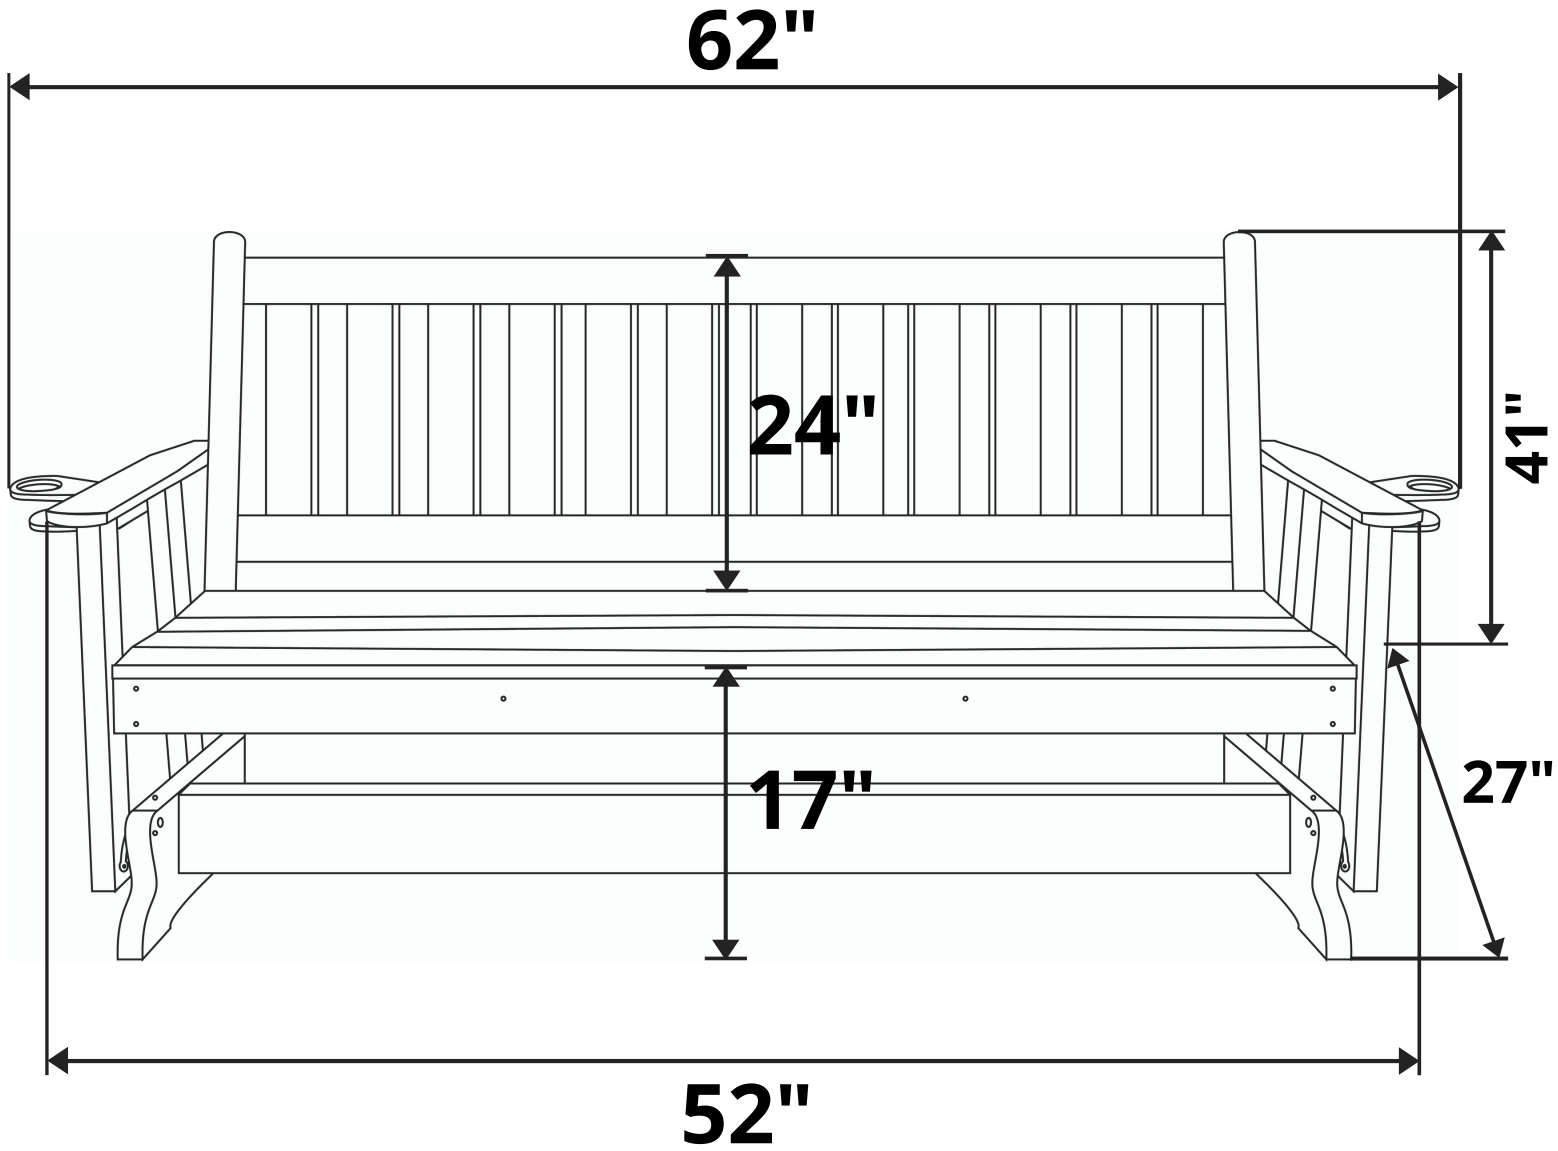

# A&L Furniture Co. Traditional English Red Cedar Porch Glider

Length Option: 4 Foot

**Recommended Seat Cushion Size: 45x17 in.**

**Product Weight: 60 lbs**

**Weight Capacity: 500 lbs**