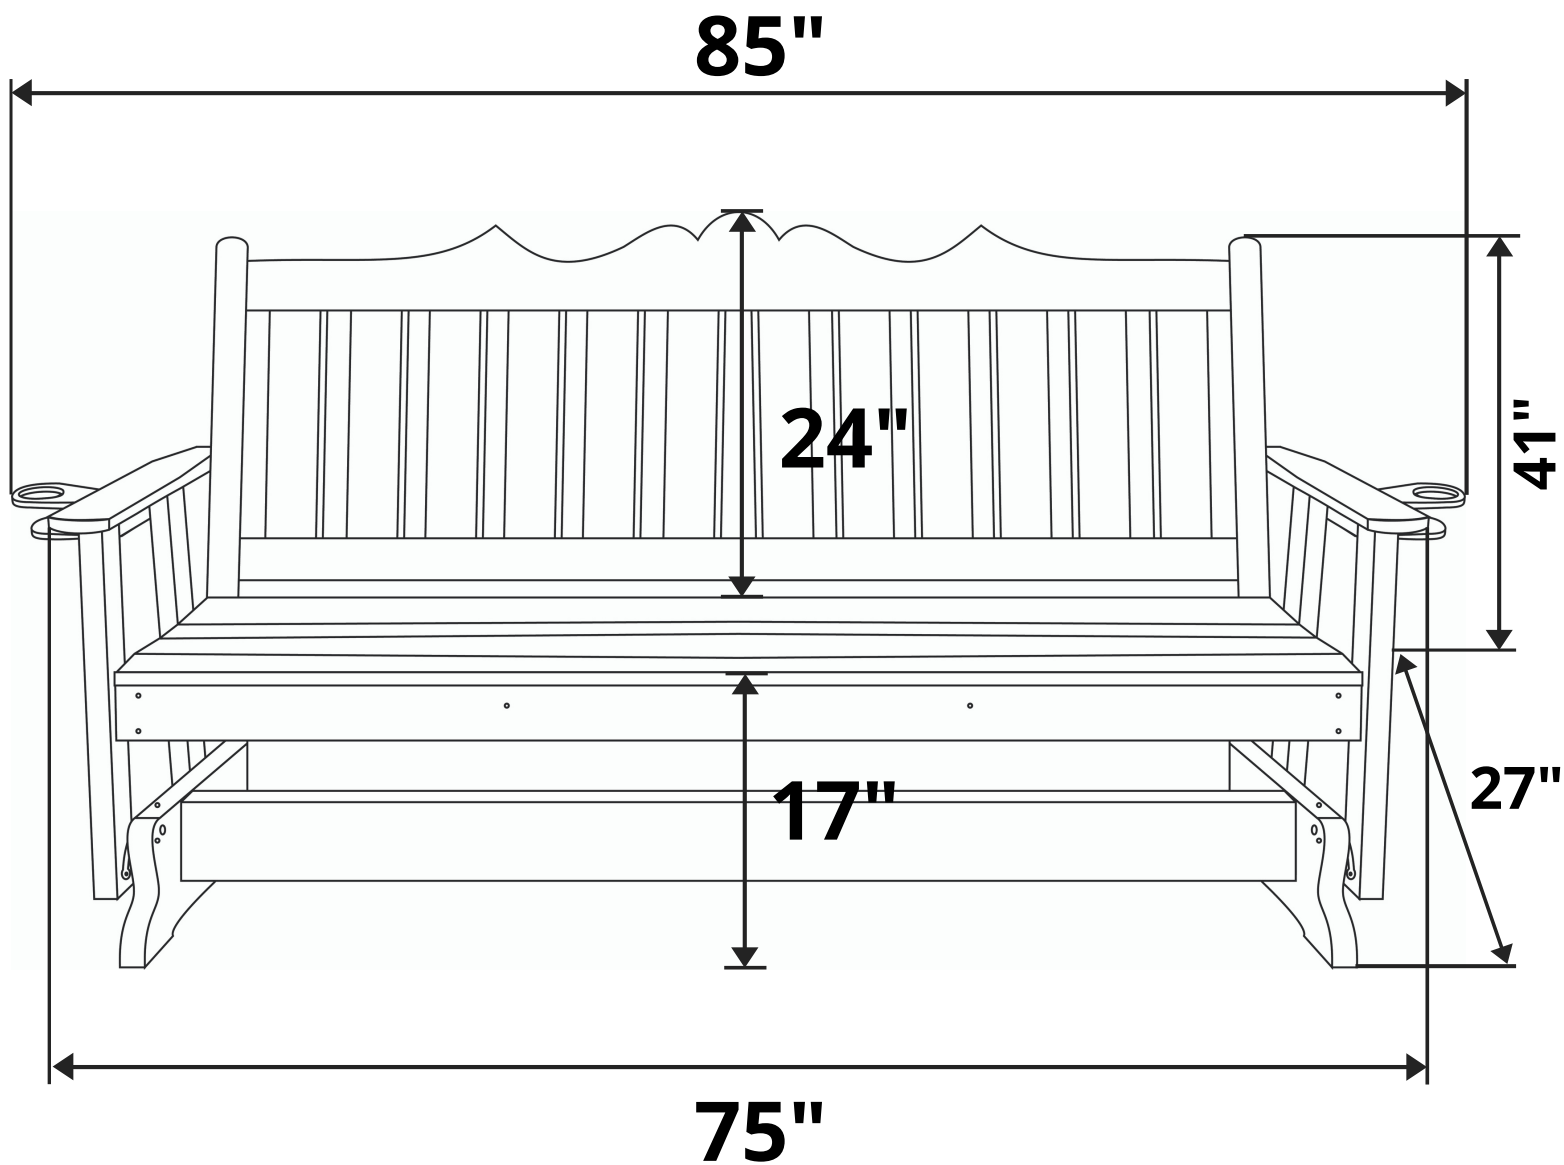

# A&L Furniture Co. Royal English Porch Glider

Length Option: 6 Foot

**Recommended Seat Cushion Size: 68x17 in.**

**Product Weight: 105 lbs**

**Weight Capacity: 500 lbs**