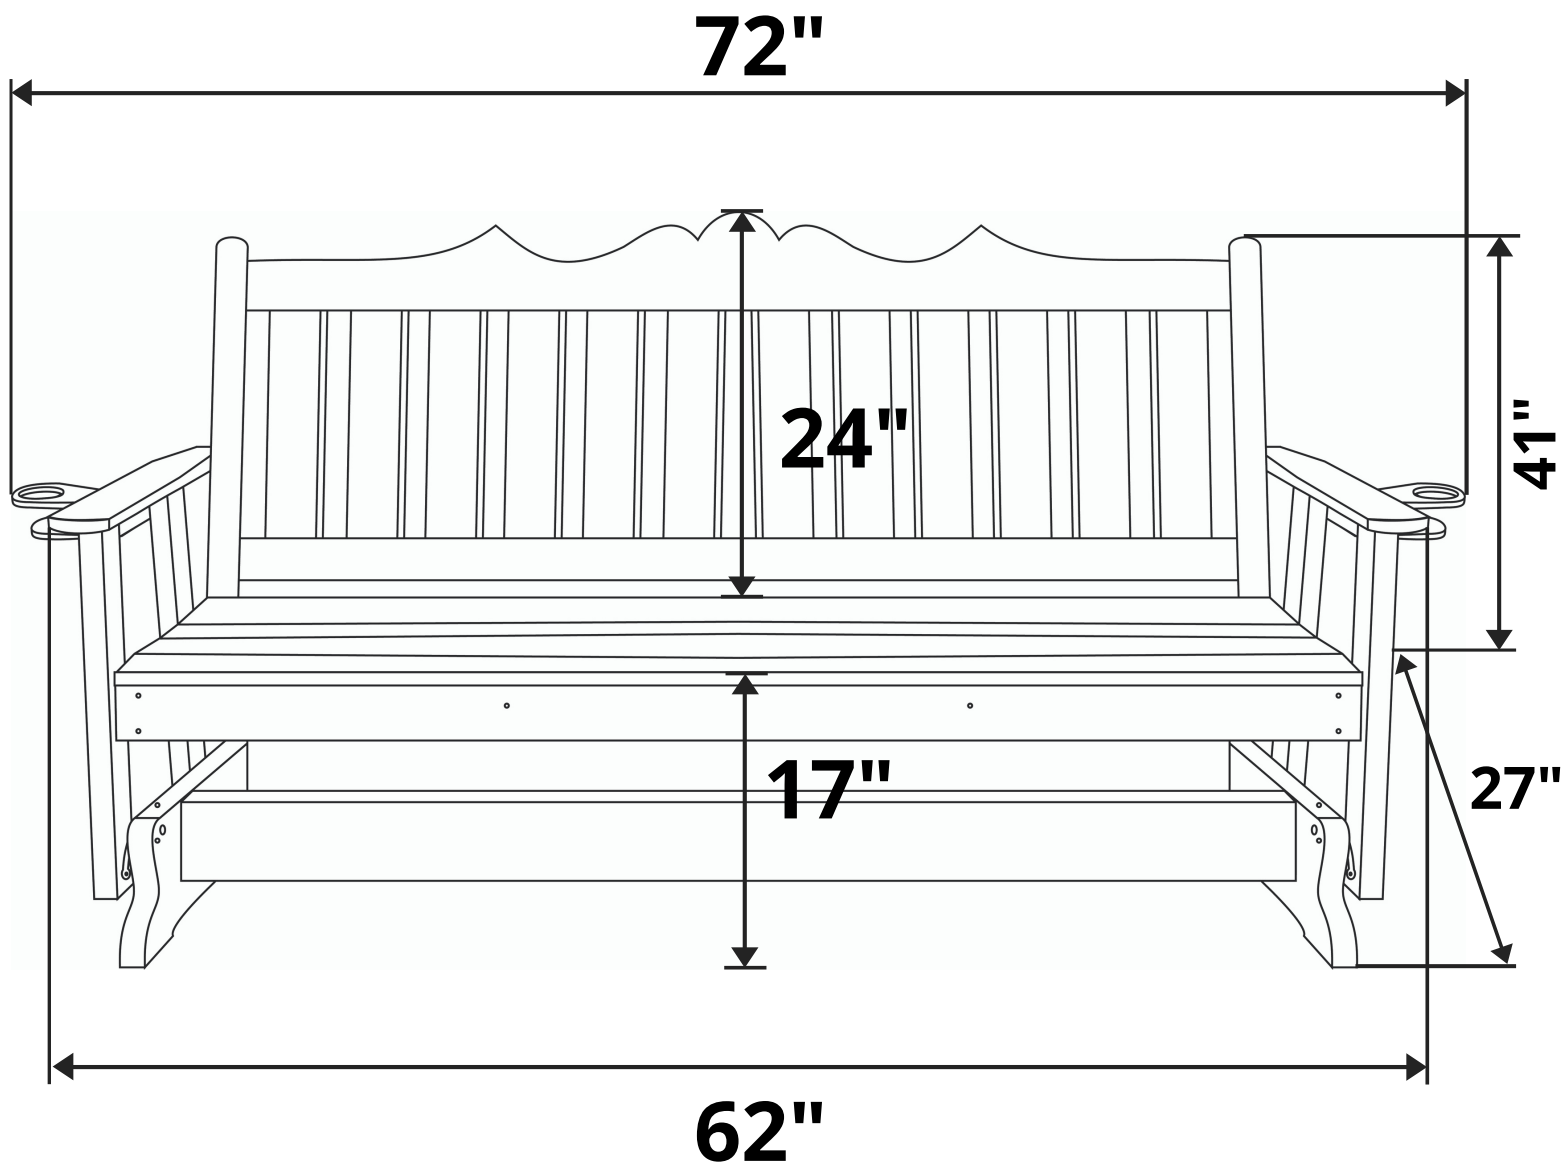

A&L Furniture Co. Royal English Porch Glider

Length Option: 5 Foot

Recommended Seat Cushion Size: 55x17 in.

Product Weight: 94 lbs

Weight Capacity: 500 lbs