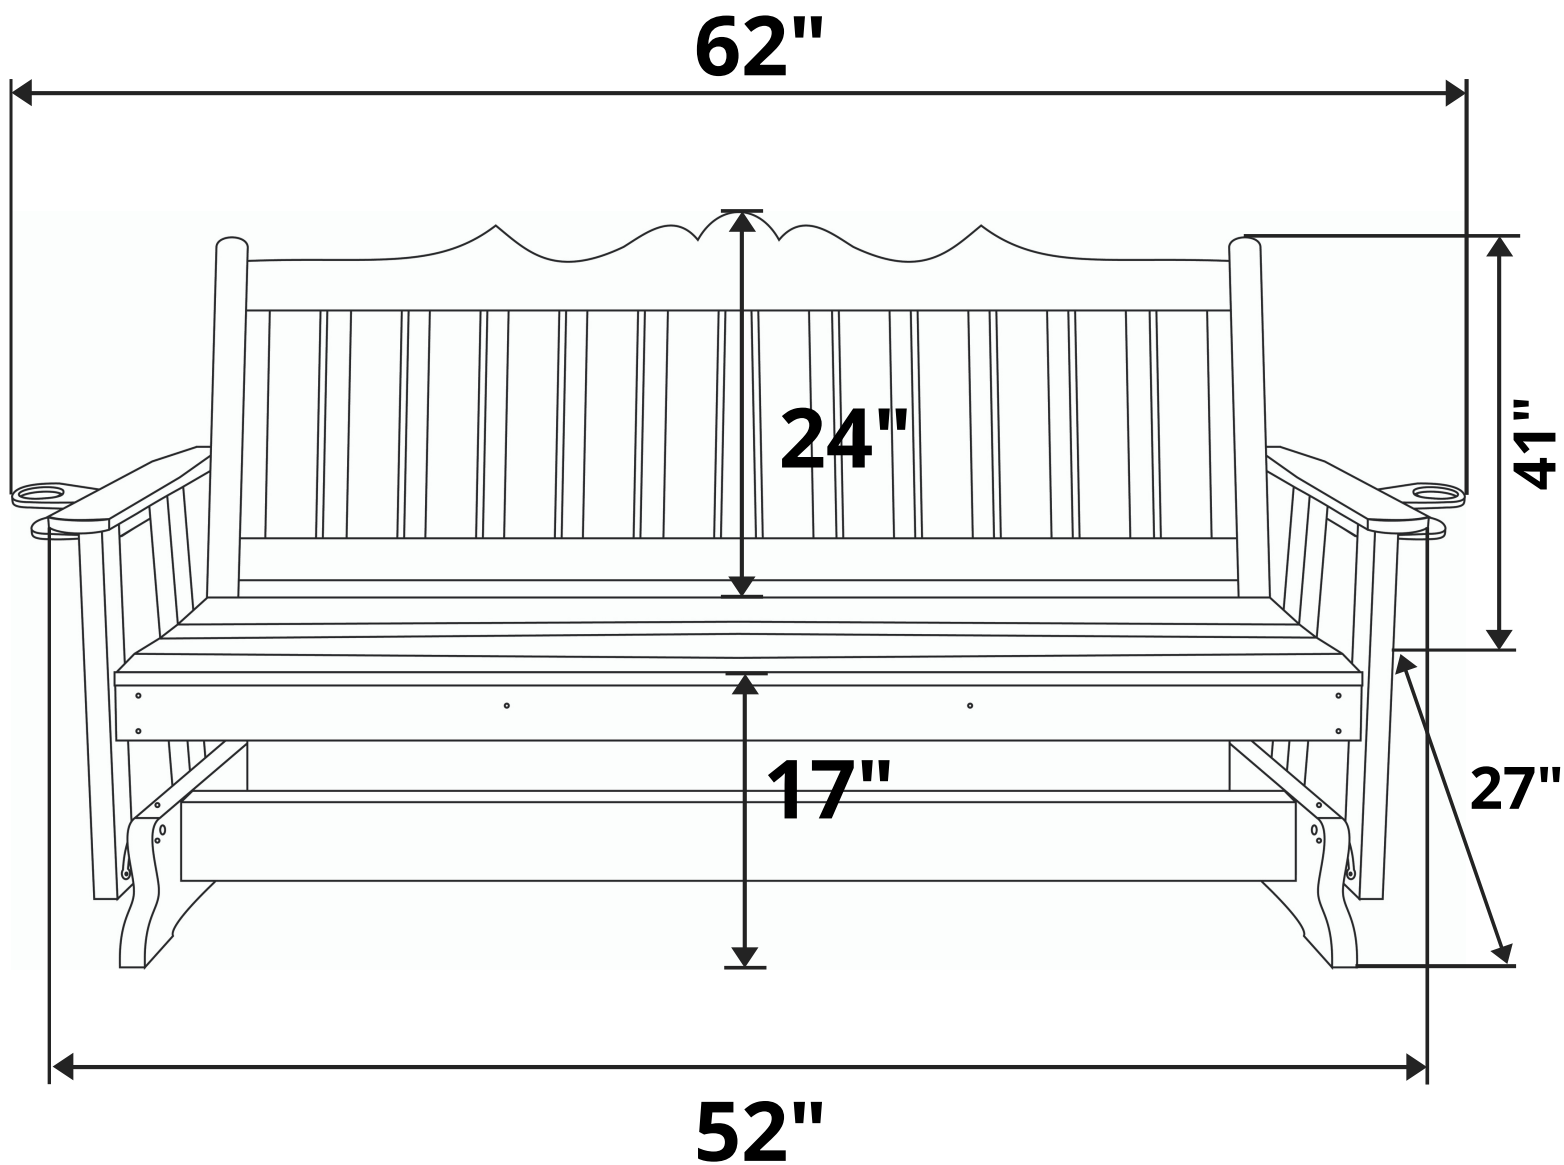

A&L Furniture Co. Royal English Porch Glider

Length Option: 4 Foot

Recommended Seat Cushion Size: 45x17 in.

Product Weight: 85 lbs

Weight Capacity: 500 lbs