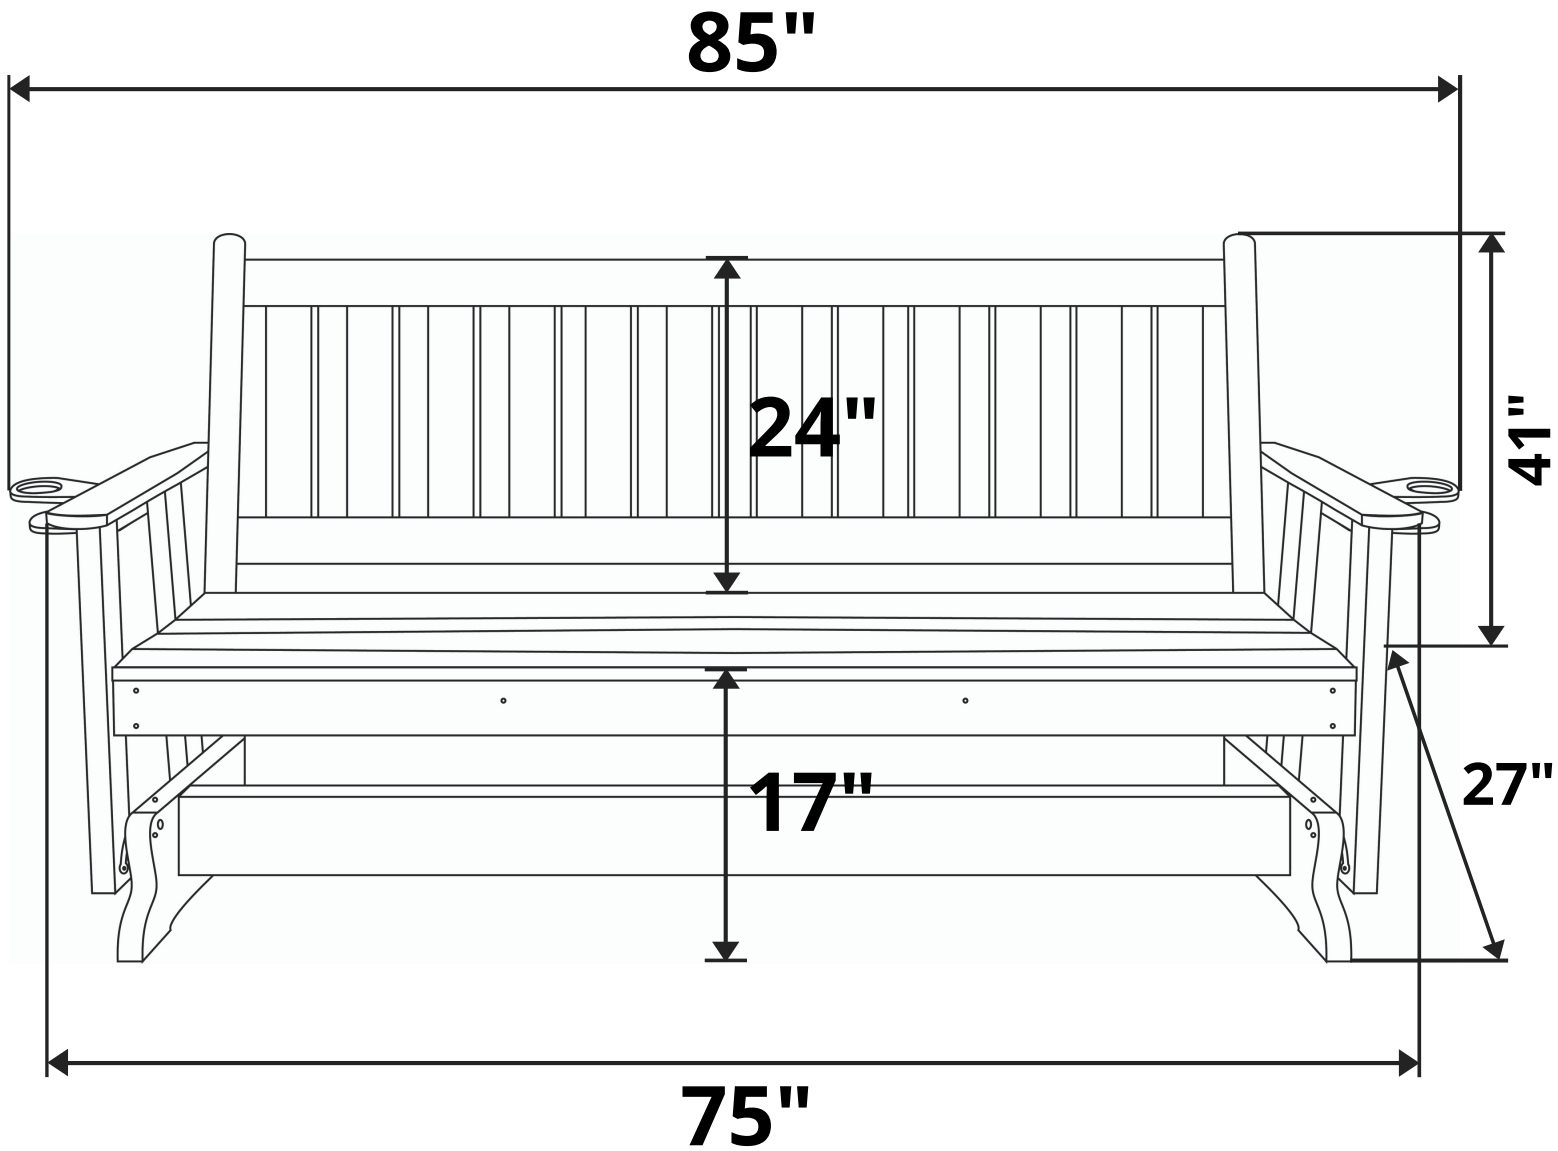

# A&L Furniture Co. Traditional English Porch Glider

Length Option: 6 Foot

**Recommended Seat Cushion Size: 68x17 in.**

**Product Weight: 105 lbs**

**Weight Capacity: 500 lbs**