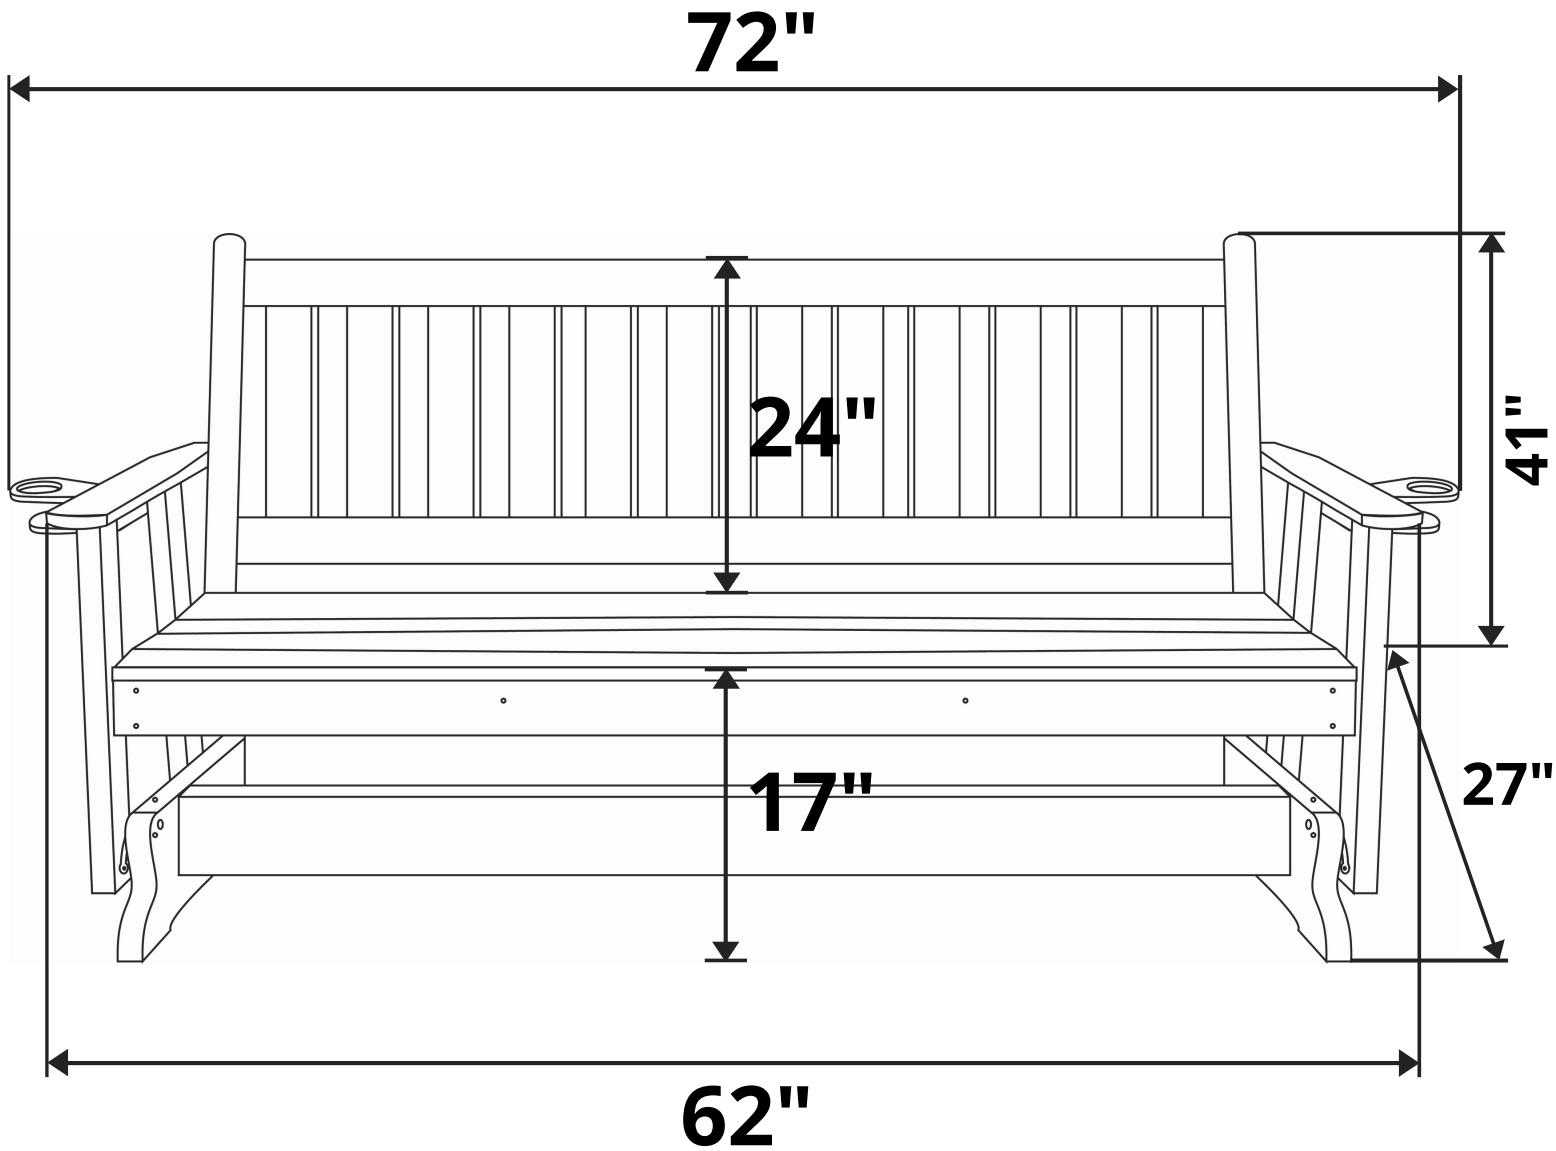

A&L Furniture Co. Traditional English Porch Glider

Length Option: 5 Foot

Recommended Seat Cushion Size: 55x17 in.

Product Weight: 94 lbs

Weight Capacity: 500 lbs