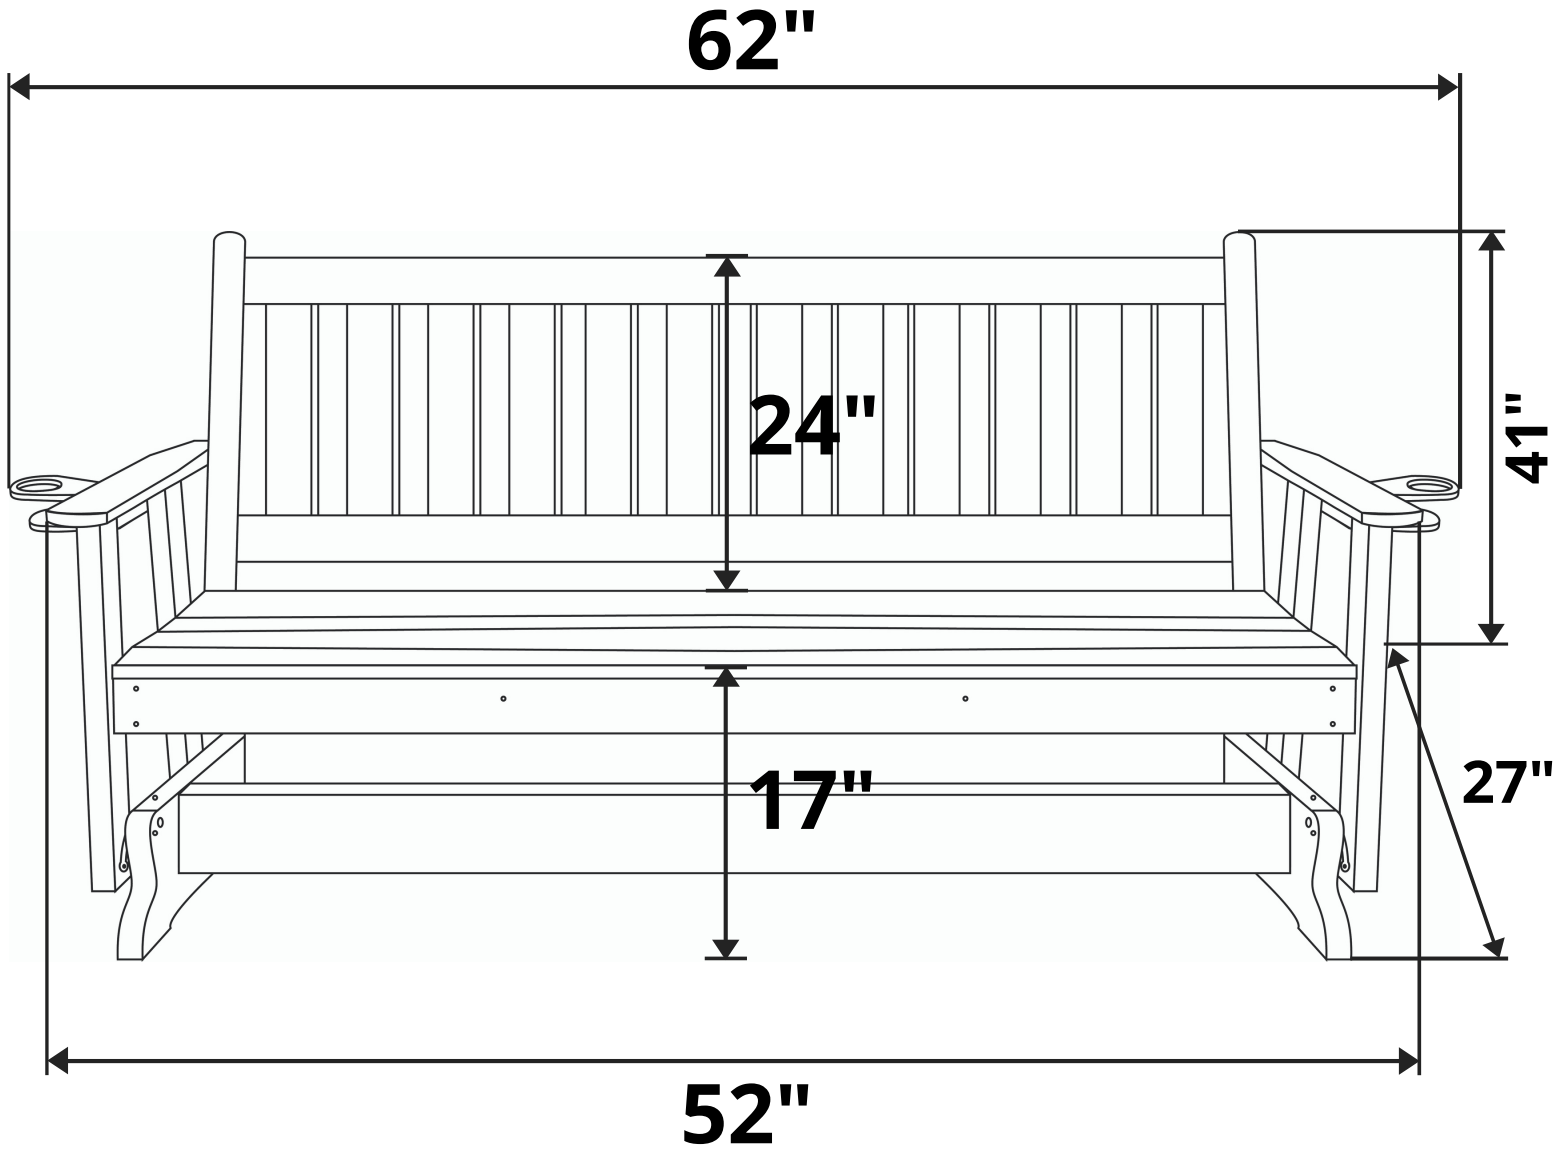

A&L Furniture Co. Traditional English Porch Glider

Length Option: 4 Foot

Recommended Seat Cushion Size: 45x17 in.

Product Weight: 85 lbs

Weight Capacity: 500 lbs