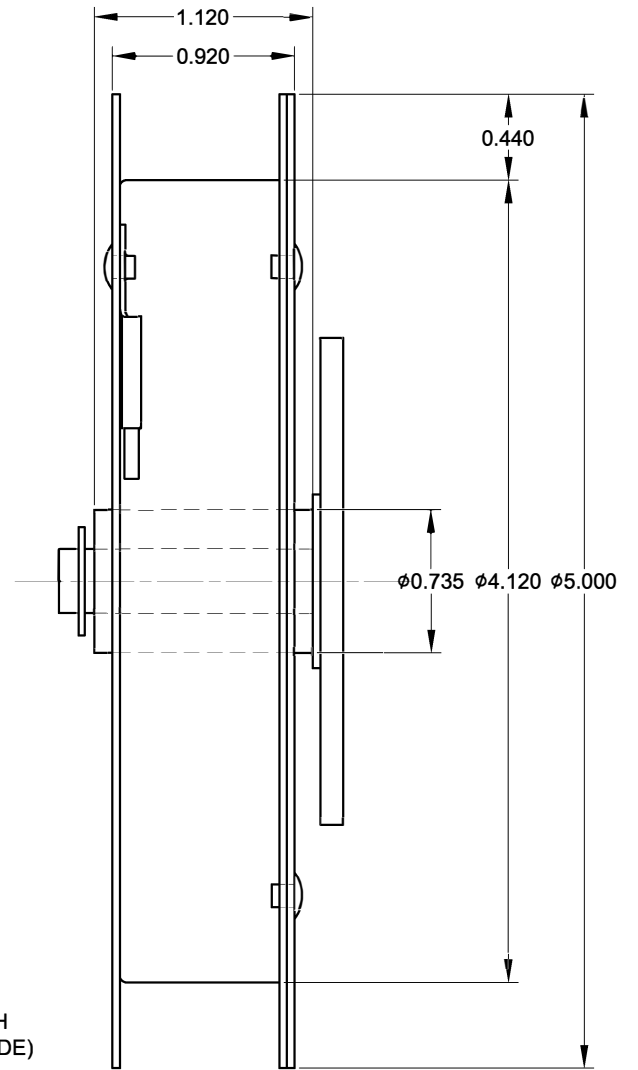

Door Closer HD

94.500±0.500 CABLE LENGTH WITH 0.240 OUTER EYE DIAMETER(INSIDE)

HARDWARE PACKAGE

CABLE RETRACTION FORCE TO BE 6.5Lbs ~ 9.0Lbs AT 4 TURNS PREWIND.

								CLOSER HD, REEL, 4.000 DIAMETER		
								DWG	Door Closer HD	REV. A
A	RELEASE	7/19/2019	LZ			THIRD ANGLE PROJECTION	SIZE A4	MATERIAL	WEIGHT (kg)	SHEET 1 OF 1
REV	DESCRIPTION	DATE	ENG	QC	MFG		SCALE 1:1	DRAWN LZ	CHKD	APVD