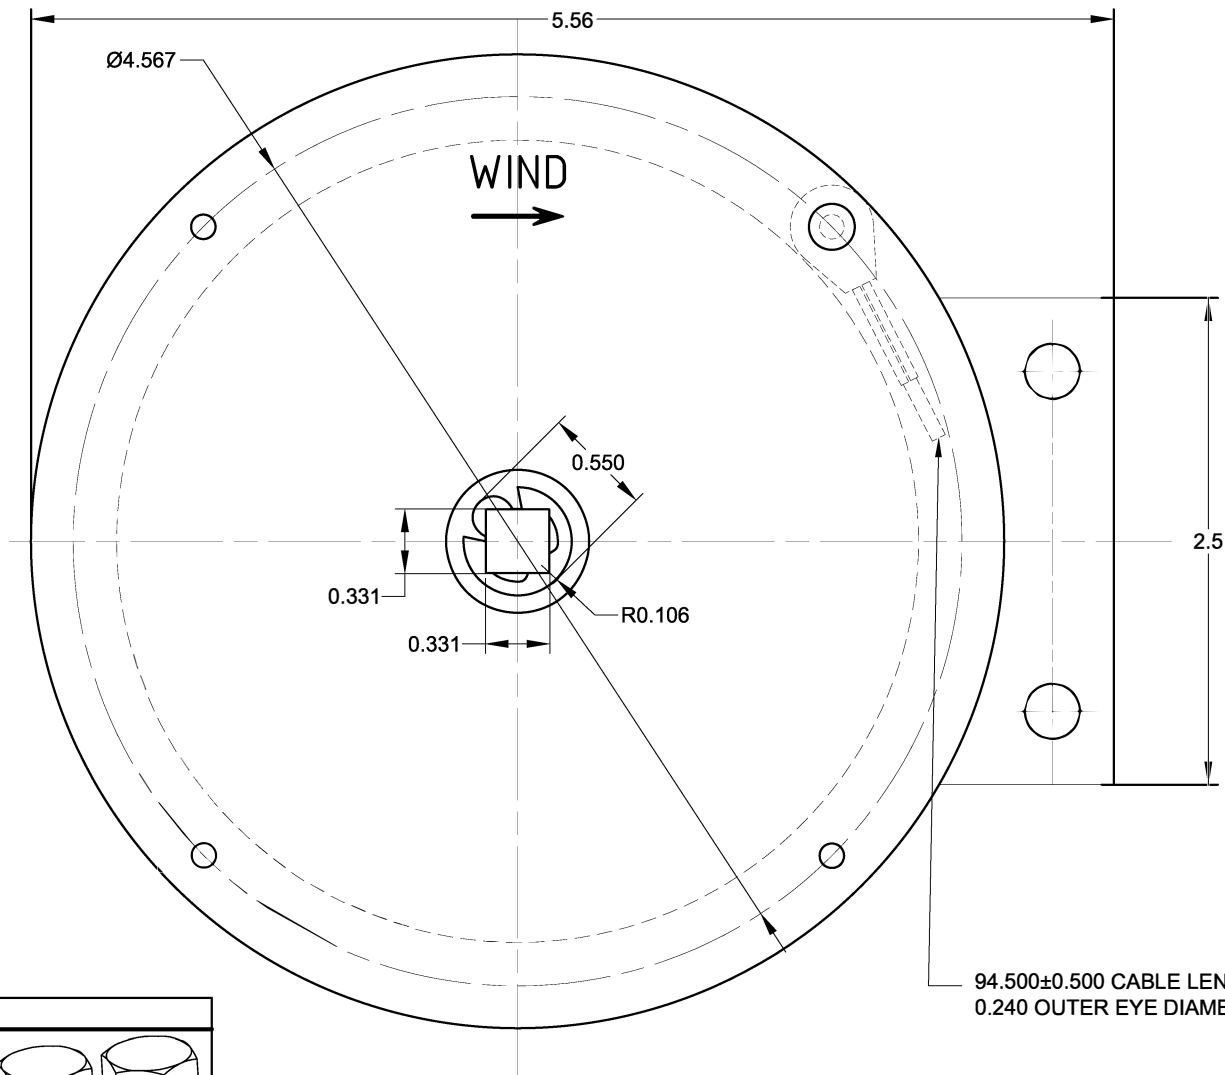

Door Closer HD

94.500±0.500 CABLE LENGTH WITH 0.240 OUTER EYE DIAMETER(INSIDE)

HARDWARE PACKAGE

CABLE RETRACTION FORCE TO BE 6.5Lbs ~ 9.0Lbs AT 4 TURNS PREWIND.

								CLOSER HD, REEL, 4.000 DIAMETER		
								DWG	Door Closer HD	REV. A
A	RELEASE	7/19/2019	LZ			THIRD ANGLE PROJECTION	SIZE A4	MATERIAL	WEIGHT (kg)	SHEET 1 OF 1
REV	DESCRIPTION	DATE	ENG	QC	MFG		SCALE 1:1	DRAWN LZ	CHKD	APVD