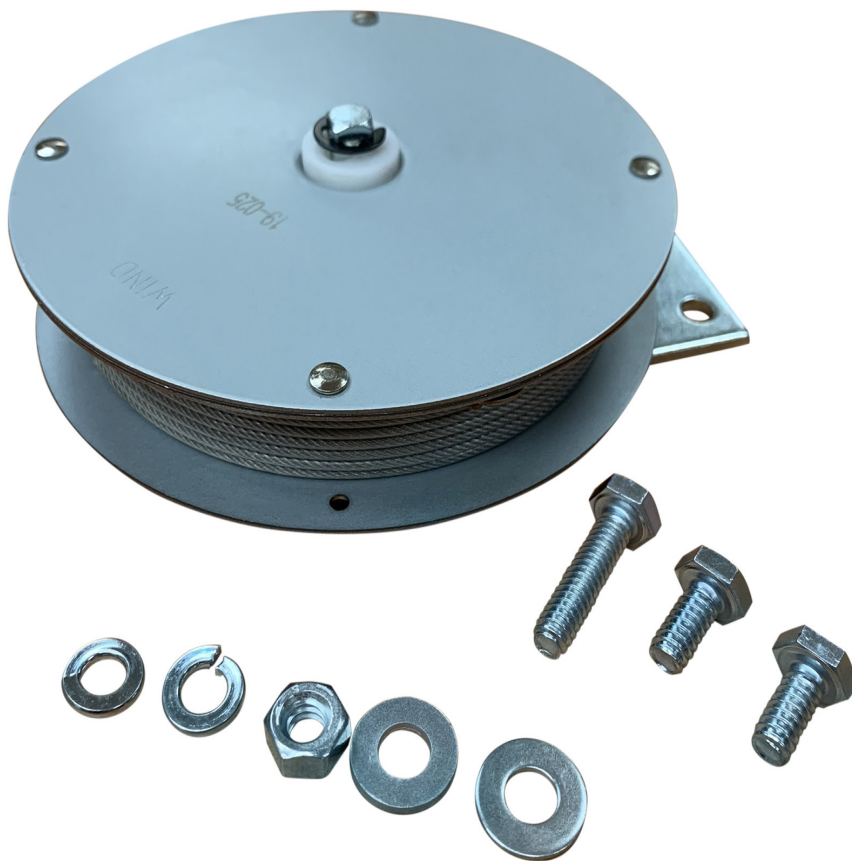

DOOR CLOSER HD

Heavy duty spirator includes bracket and hardware

Required by code, hoistway door closers or spirators are an important component that assures passenger safety by automatically shutting elevator doors whenever the car leaves a landing.

The Delco Door Closer HD with bracket CL6-001N has been extensively tested in the field. It is heavy duty, easy to install, dust resistant, vandal resistant and reliable.

Included in each package:

- Door Closer
- Bracket
- Hardware

Door Closer HD Specifications

Diameter	5" (127mm)
Cable	94.5" ±.5" (240cm ±13mm)
Cable retraction force	6.5 lbs (2.95kg) at 4 turns prewind
Overall width including bracket	5.56" (141mm)
Bracket and hardware	included
SKU	B-03-01-0001